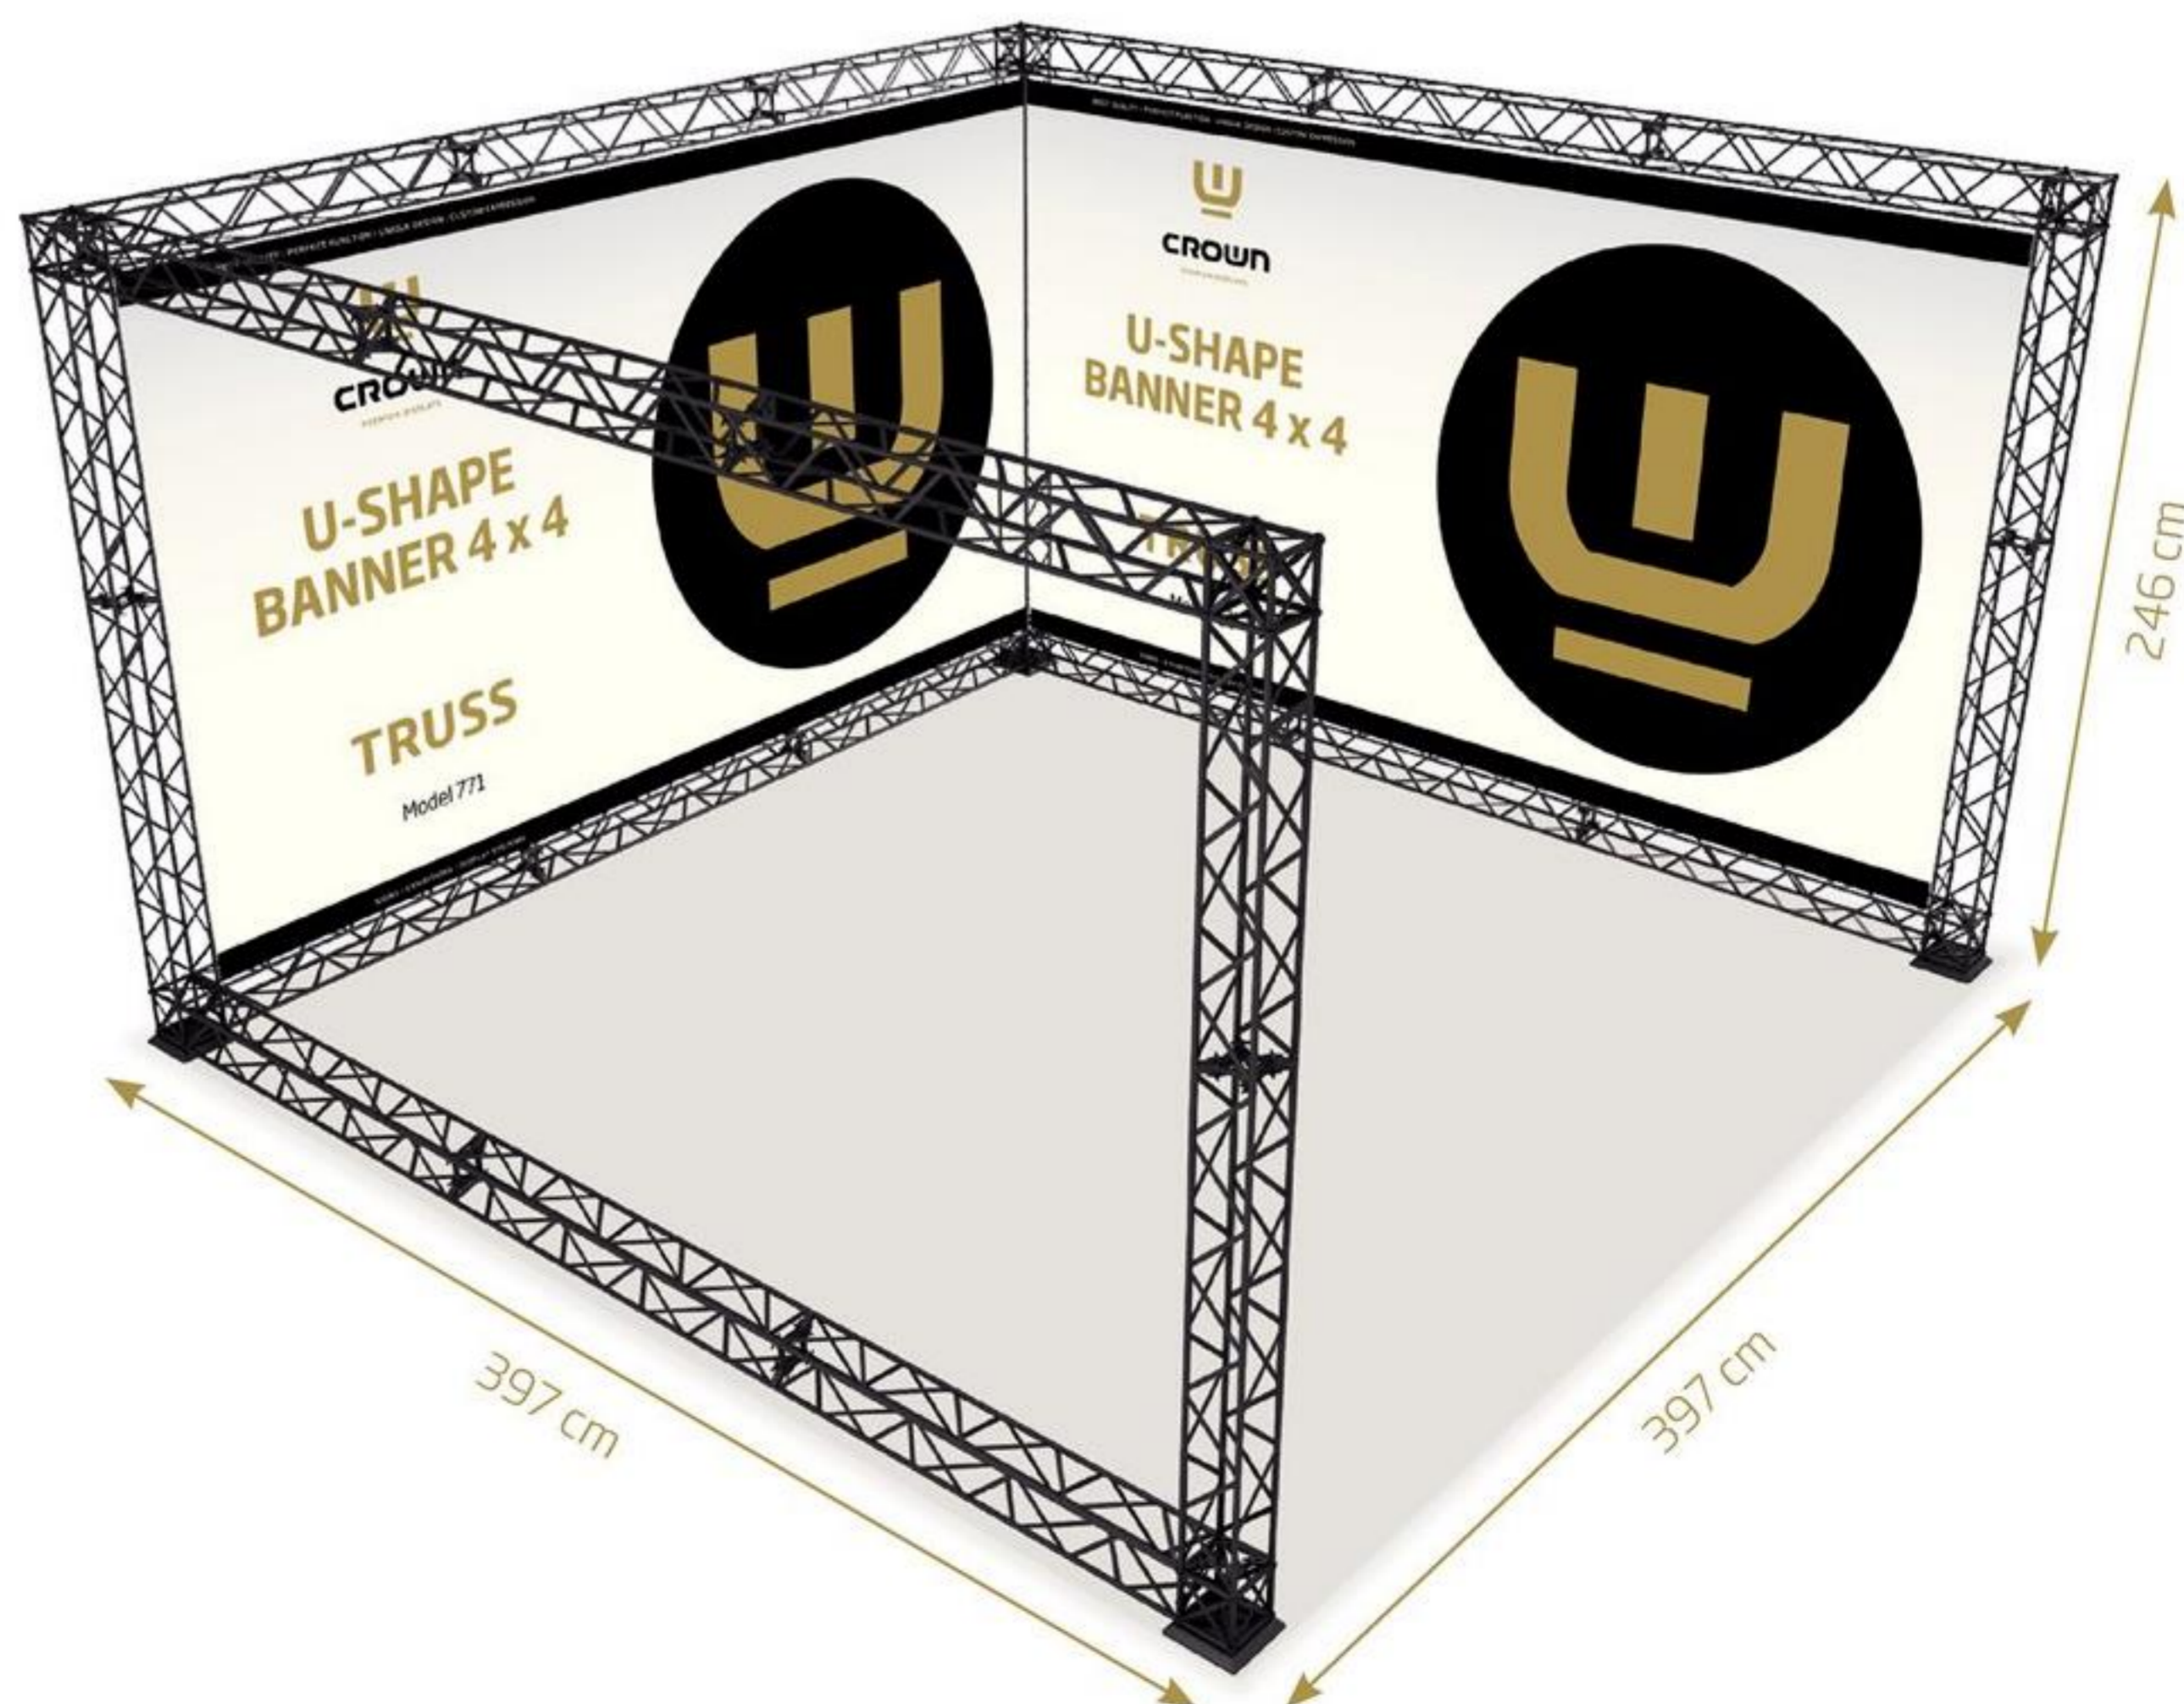

Regular Base: 19 x 19 cm
Side Base: 19 x 40 cm
Middle Base: 19 x 60 cm

Banner mounting:

Alu profile with tape for easy fixture of banner. Mount the profile with banner to the modules using top- and bottom clips.

Banner size:
2 pcs. W363 x H212 cm

Model 771

Truss U-Shape 4 x 4

- 4 x 90 cm Module
- 22 x 120 cm Module
- 8 x Corner Block
- 16 x Connector Cross
- 4 x Regular Base
- 36 x Top Clip
- 36 x Bottom Clip
- 18 x 120 cm Alu Profile
- 1 x Cardboard Box

Banner size:
3 pcs. W363 x H212 cm

TRUSS MODEL 772 & 773

Model 772

Truss L-Shape 5 x 5

- 7 x 90 cm Module
- 15 x 120 cm Module
- 6 x Corner Block
- 15 x Connector Cross
- 3 x Regular Base
- 30 x Top Clip
- 30 x Bottom Clip
- 4 x 90 cm Alu Profile
- 12 x 120 cm Alu Profile
- 1 x Cardboard Box

Banner size:
2 pcs. W455 x H212 cm

Model 773

Truss U-Shape 5 x 5

- 10 x 90 cm Module
- 22 x 120 cm Module
- 8 x Corner Block
- 22 x Connector Cross
- 4 x Regular Base
- 45 x Top Clip
- 45 x Bottom Clip
- 6 x 90 cm Alu Profile
- 18 x 120 cm Alu Profile
- 1 x Cardboard Box