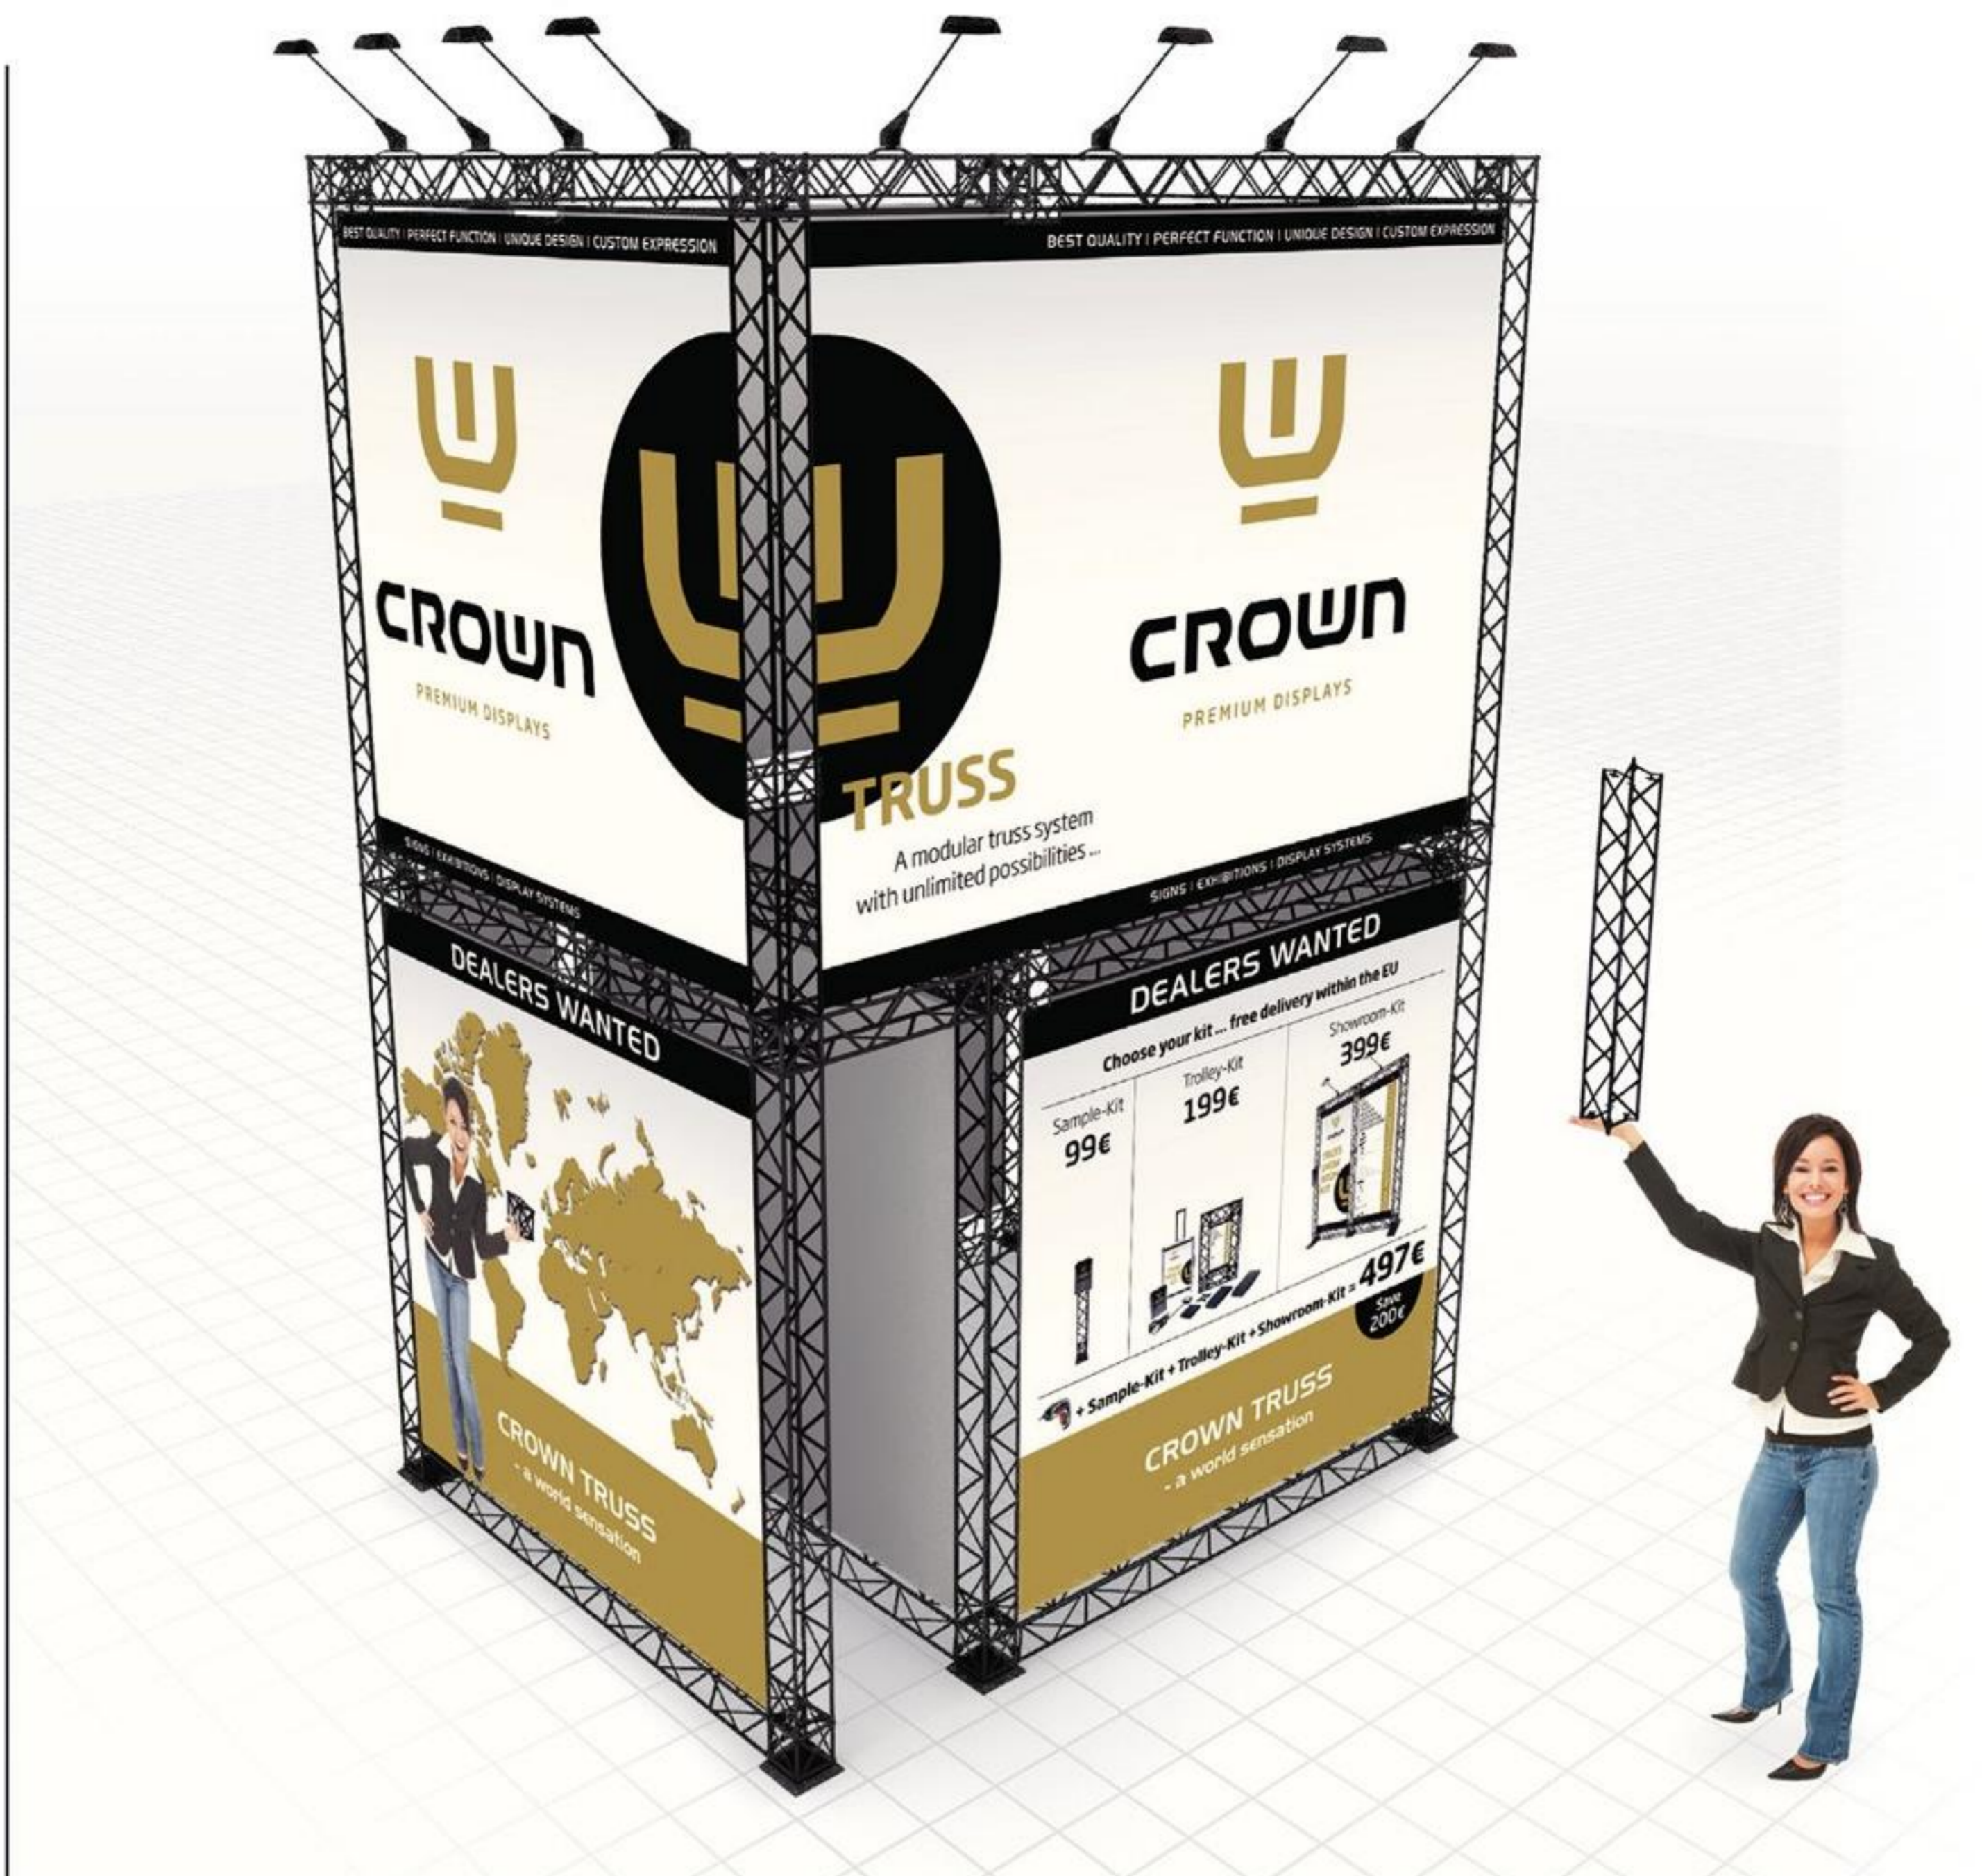

TRUSS PARTS

Modules 15 x 15 cm:

7 different sizes available.
From 30 cm up to 210 cm.
All foldable to reduce volume.

Corner Block:

To connect modules and mount bases.

Connector Cross:

To connect modules.

Bases in 3 versions:

Regular Base: 19 x 19 cm
Side Base: 19 x 40 cm
Middle Base: 19 x 60 cm

Banner mounting:

Alu profile with tape for easy fixture of banner. Mount the profile with banner to the modules using top- and bottom clips.