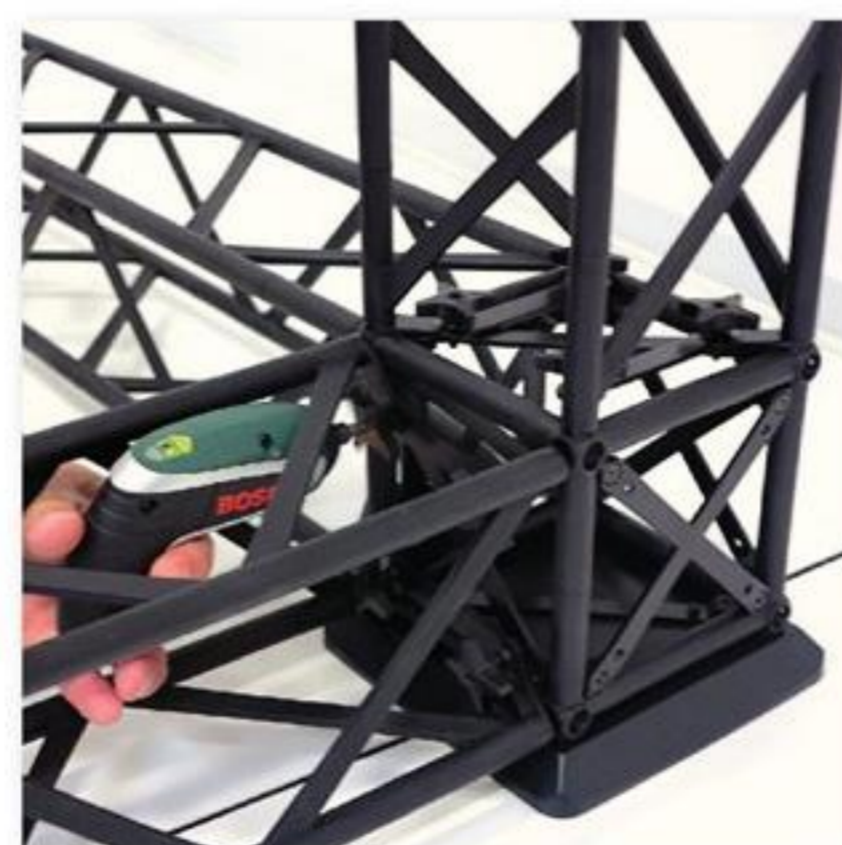

CROWN LED OUT BOX

A LED lightbox available as single or double sided for outdoor use. Best quality LED lights ensure bright and even lighting. 33 mm snap frames for fast and easy change of the image.

CROWN SNAP FRAME

A snap frame with 33 mm snap profiles allowing fast and easy change of the image. Sharp edges and black structure coating makes it look very elegant.

A WORLD SENSATION: CROWN TRUSS

CROWN

PREMIUM DISPLAYS

BEST
QUALITY

PERFECT
FUNCTION

UNIQUE
DESIGN

CUSTOM
EXPRESSION

TRUSS DETAILS

Unfold the truss module to a square of 15 x 15 cm.

Connect the modules with a corner block and/or a connector cross.

Mount the corner block on a base. Choose between Regular, Side or Middle.

For fast assembly - use a small Bosch Ixo electrical screw driver or similar.

Mount the banner on the alu profile with tape. After a twist or two, insert profile with banner in top- and bottom clips.

TRUSS PARTS