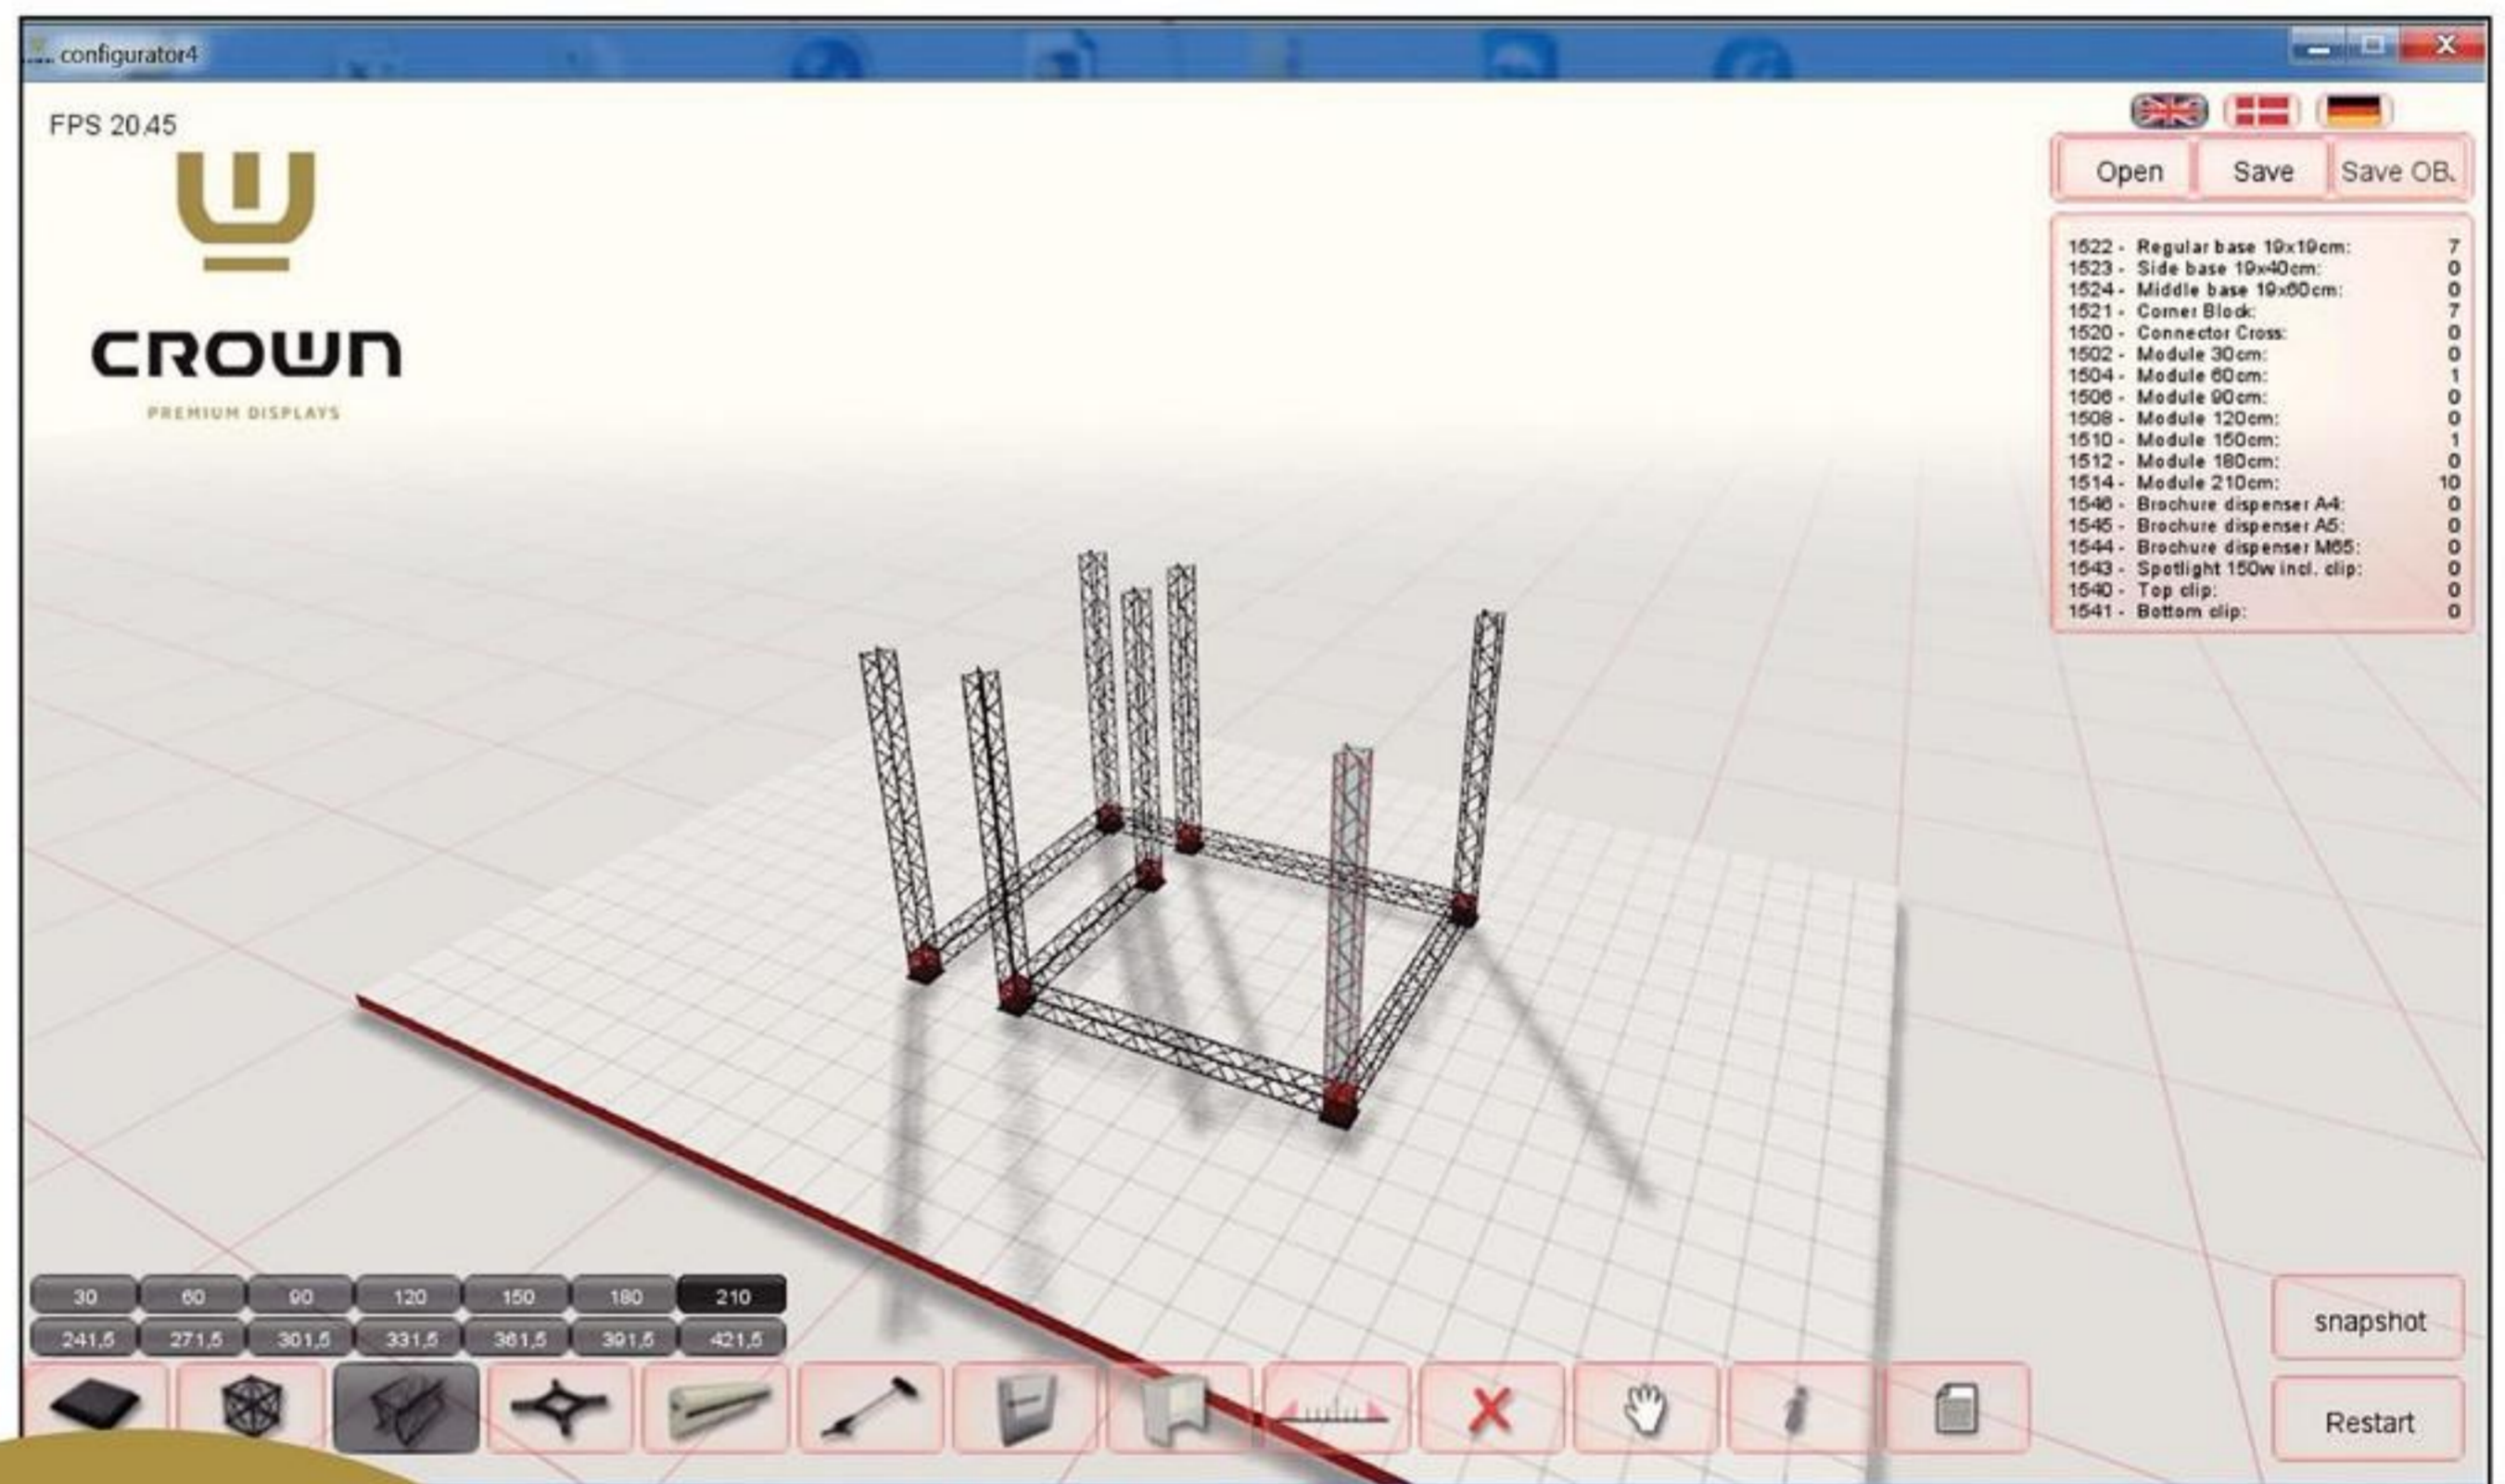

TRUSS 3D PROGRAM

Get a 3D program for free

Build your own CROWN Truss booth or display! User-friendly, fast and easy! Build with all parts and extras. Save, edit and print function. Screen snapshots from all angles.

Ask for details and access!

Build your own display in 3D!