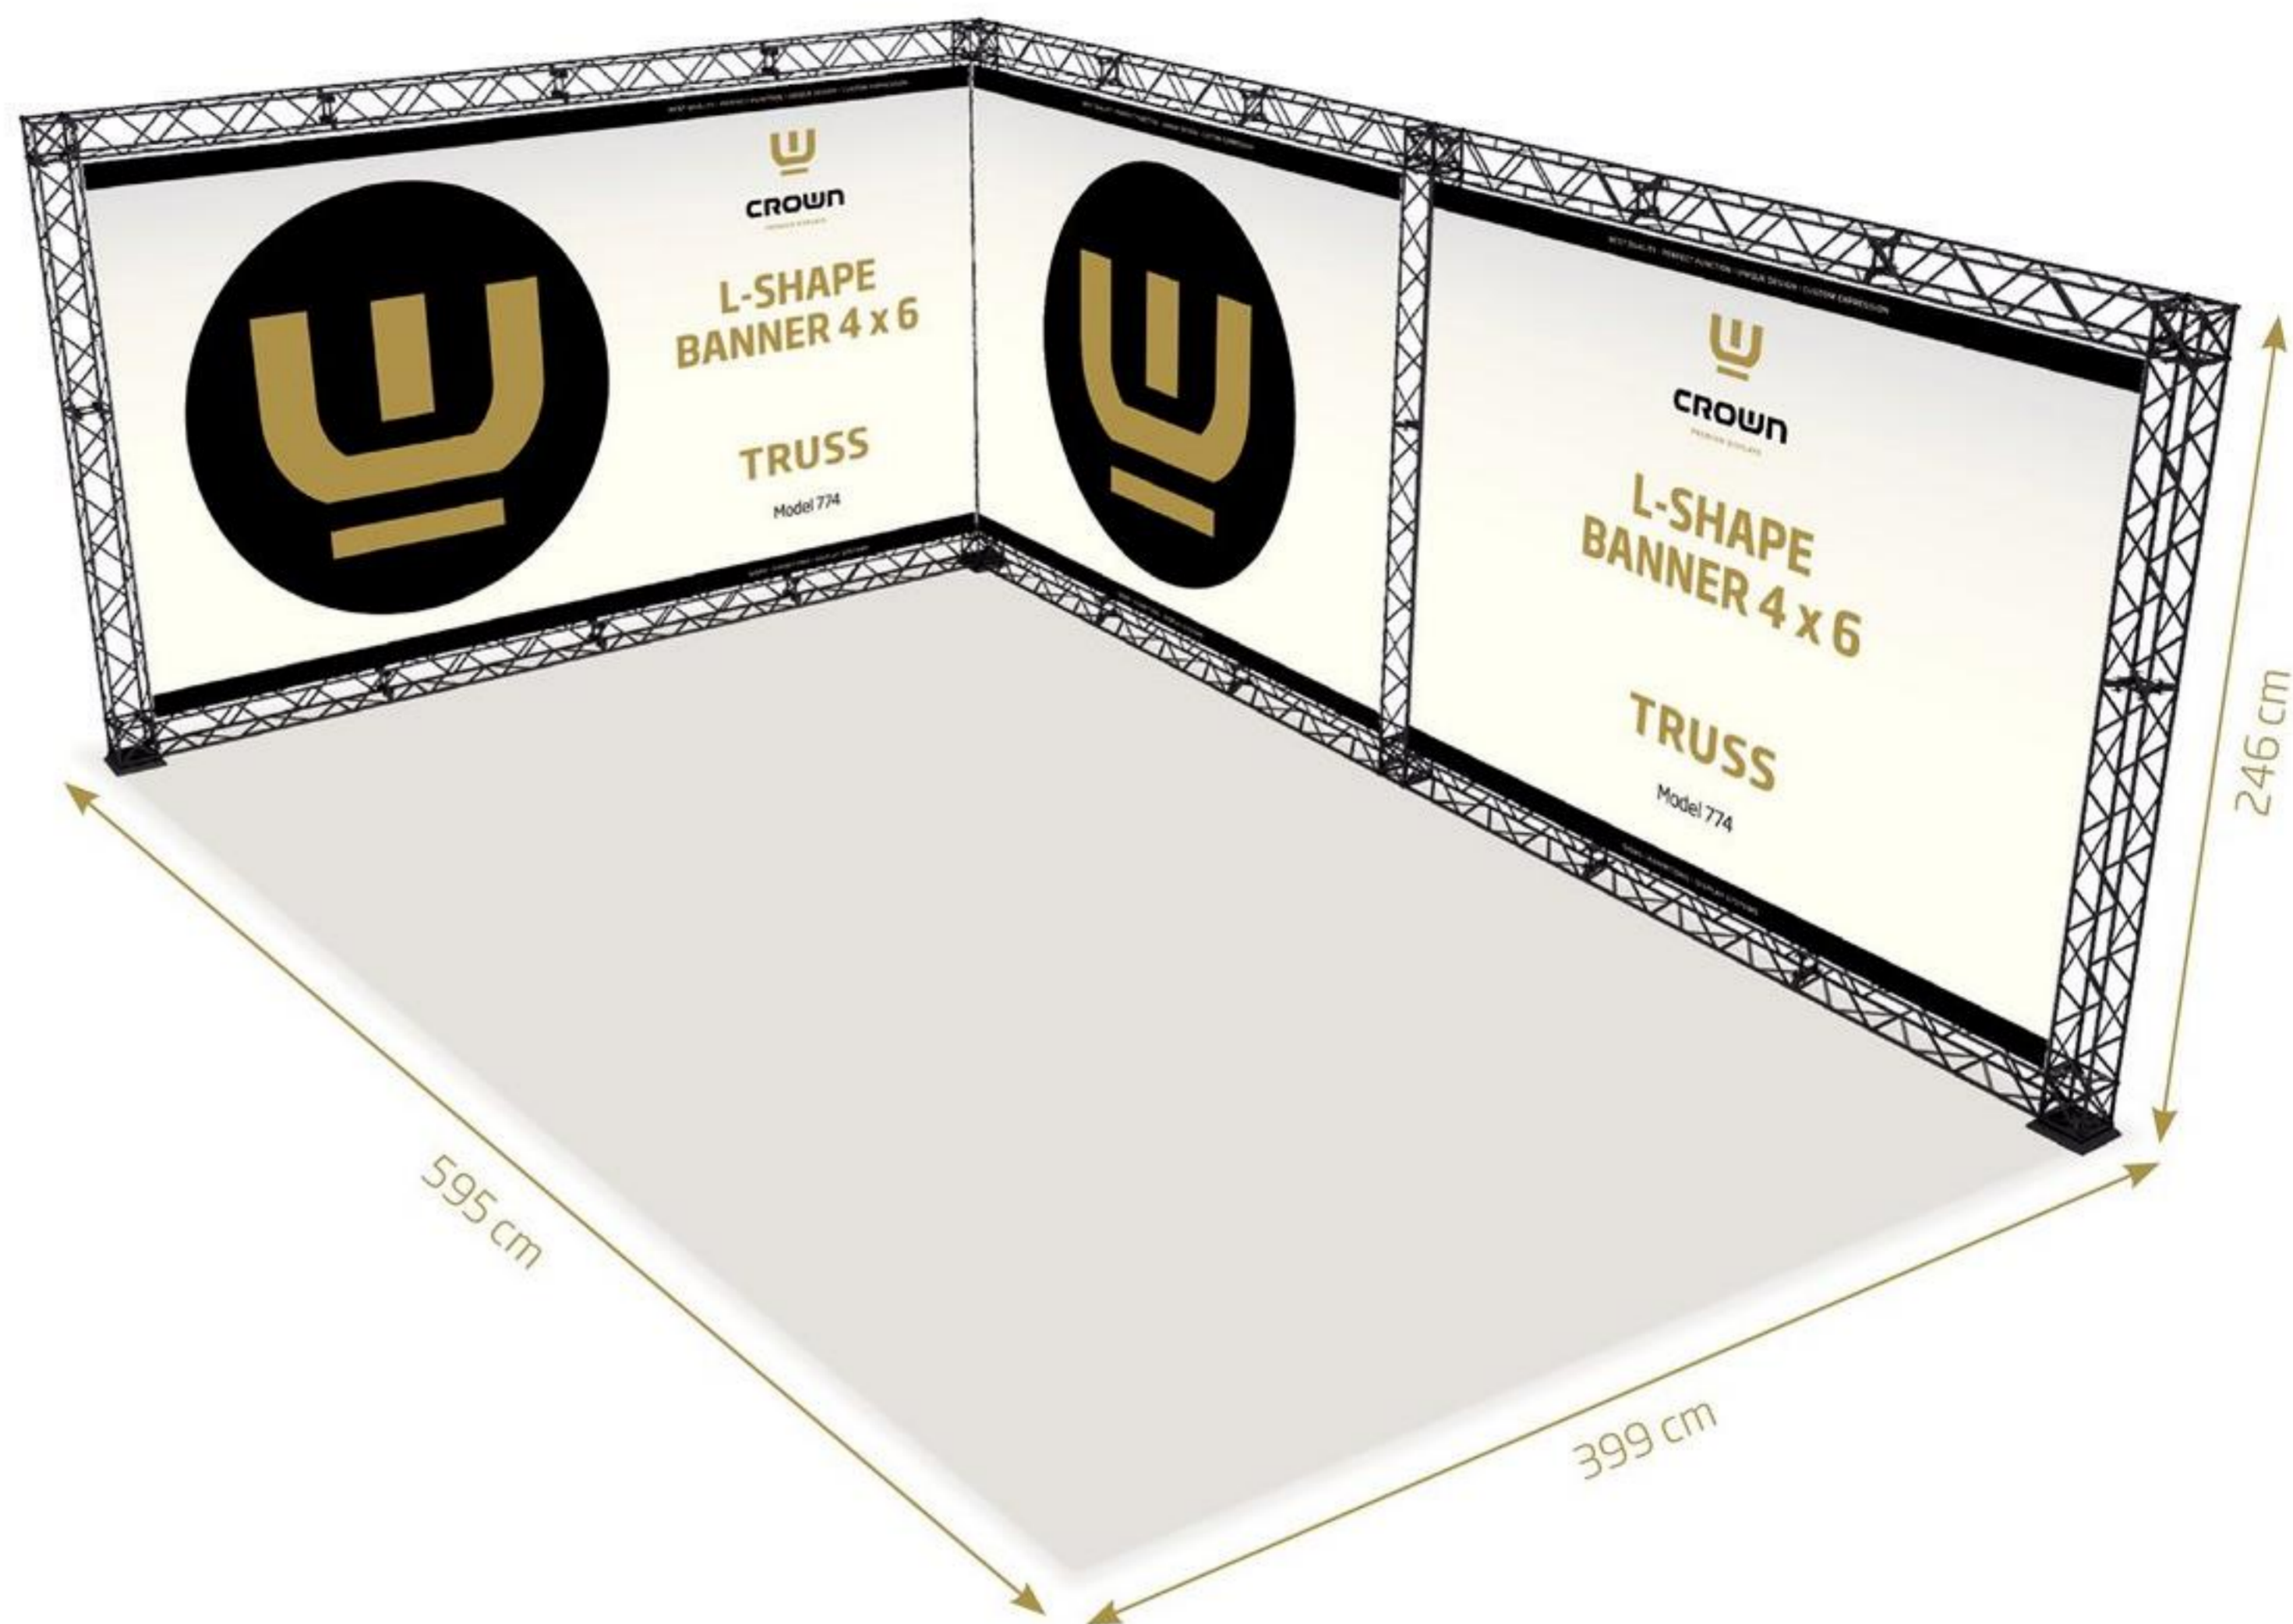

TRUSS MODEL 774 & 775

Model 774

Truss L-Shape 4 x 6

- 24 x 90 cm Module
- 4 x 120 cm Module
- 8 x Corner Block
- 18 x Connector Cross
- 4 x Regular Base
- 30 x Top Clip
- 30 x Bottom Clip
- 20 x 90 cm Alu Profile
- 1 x Cardboard Box

Banner size:

- 1 pc. W365 x H212 cm
- 2 pcs. W273 x H212 cm

Optional spot with fitting

Standard: Art. 1543
Power: Art. 1548