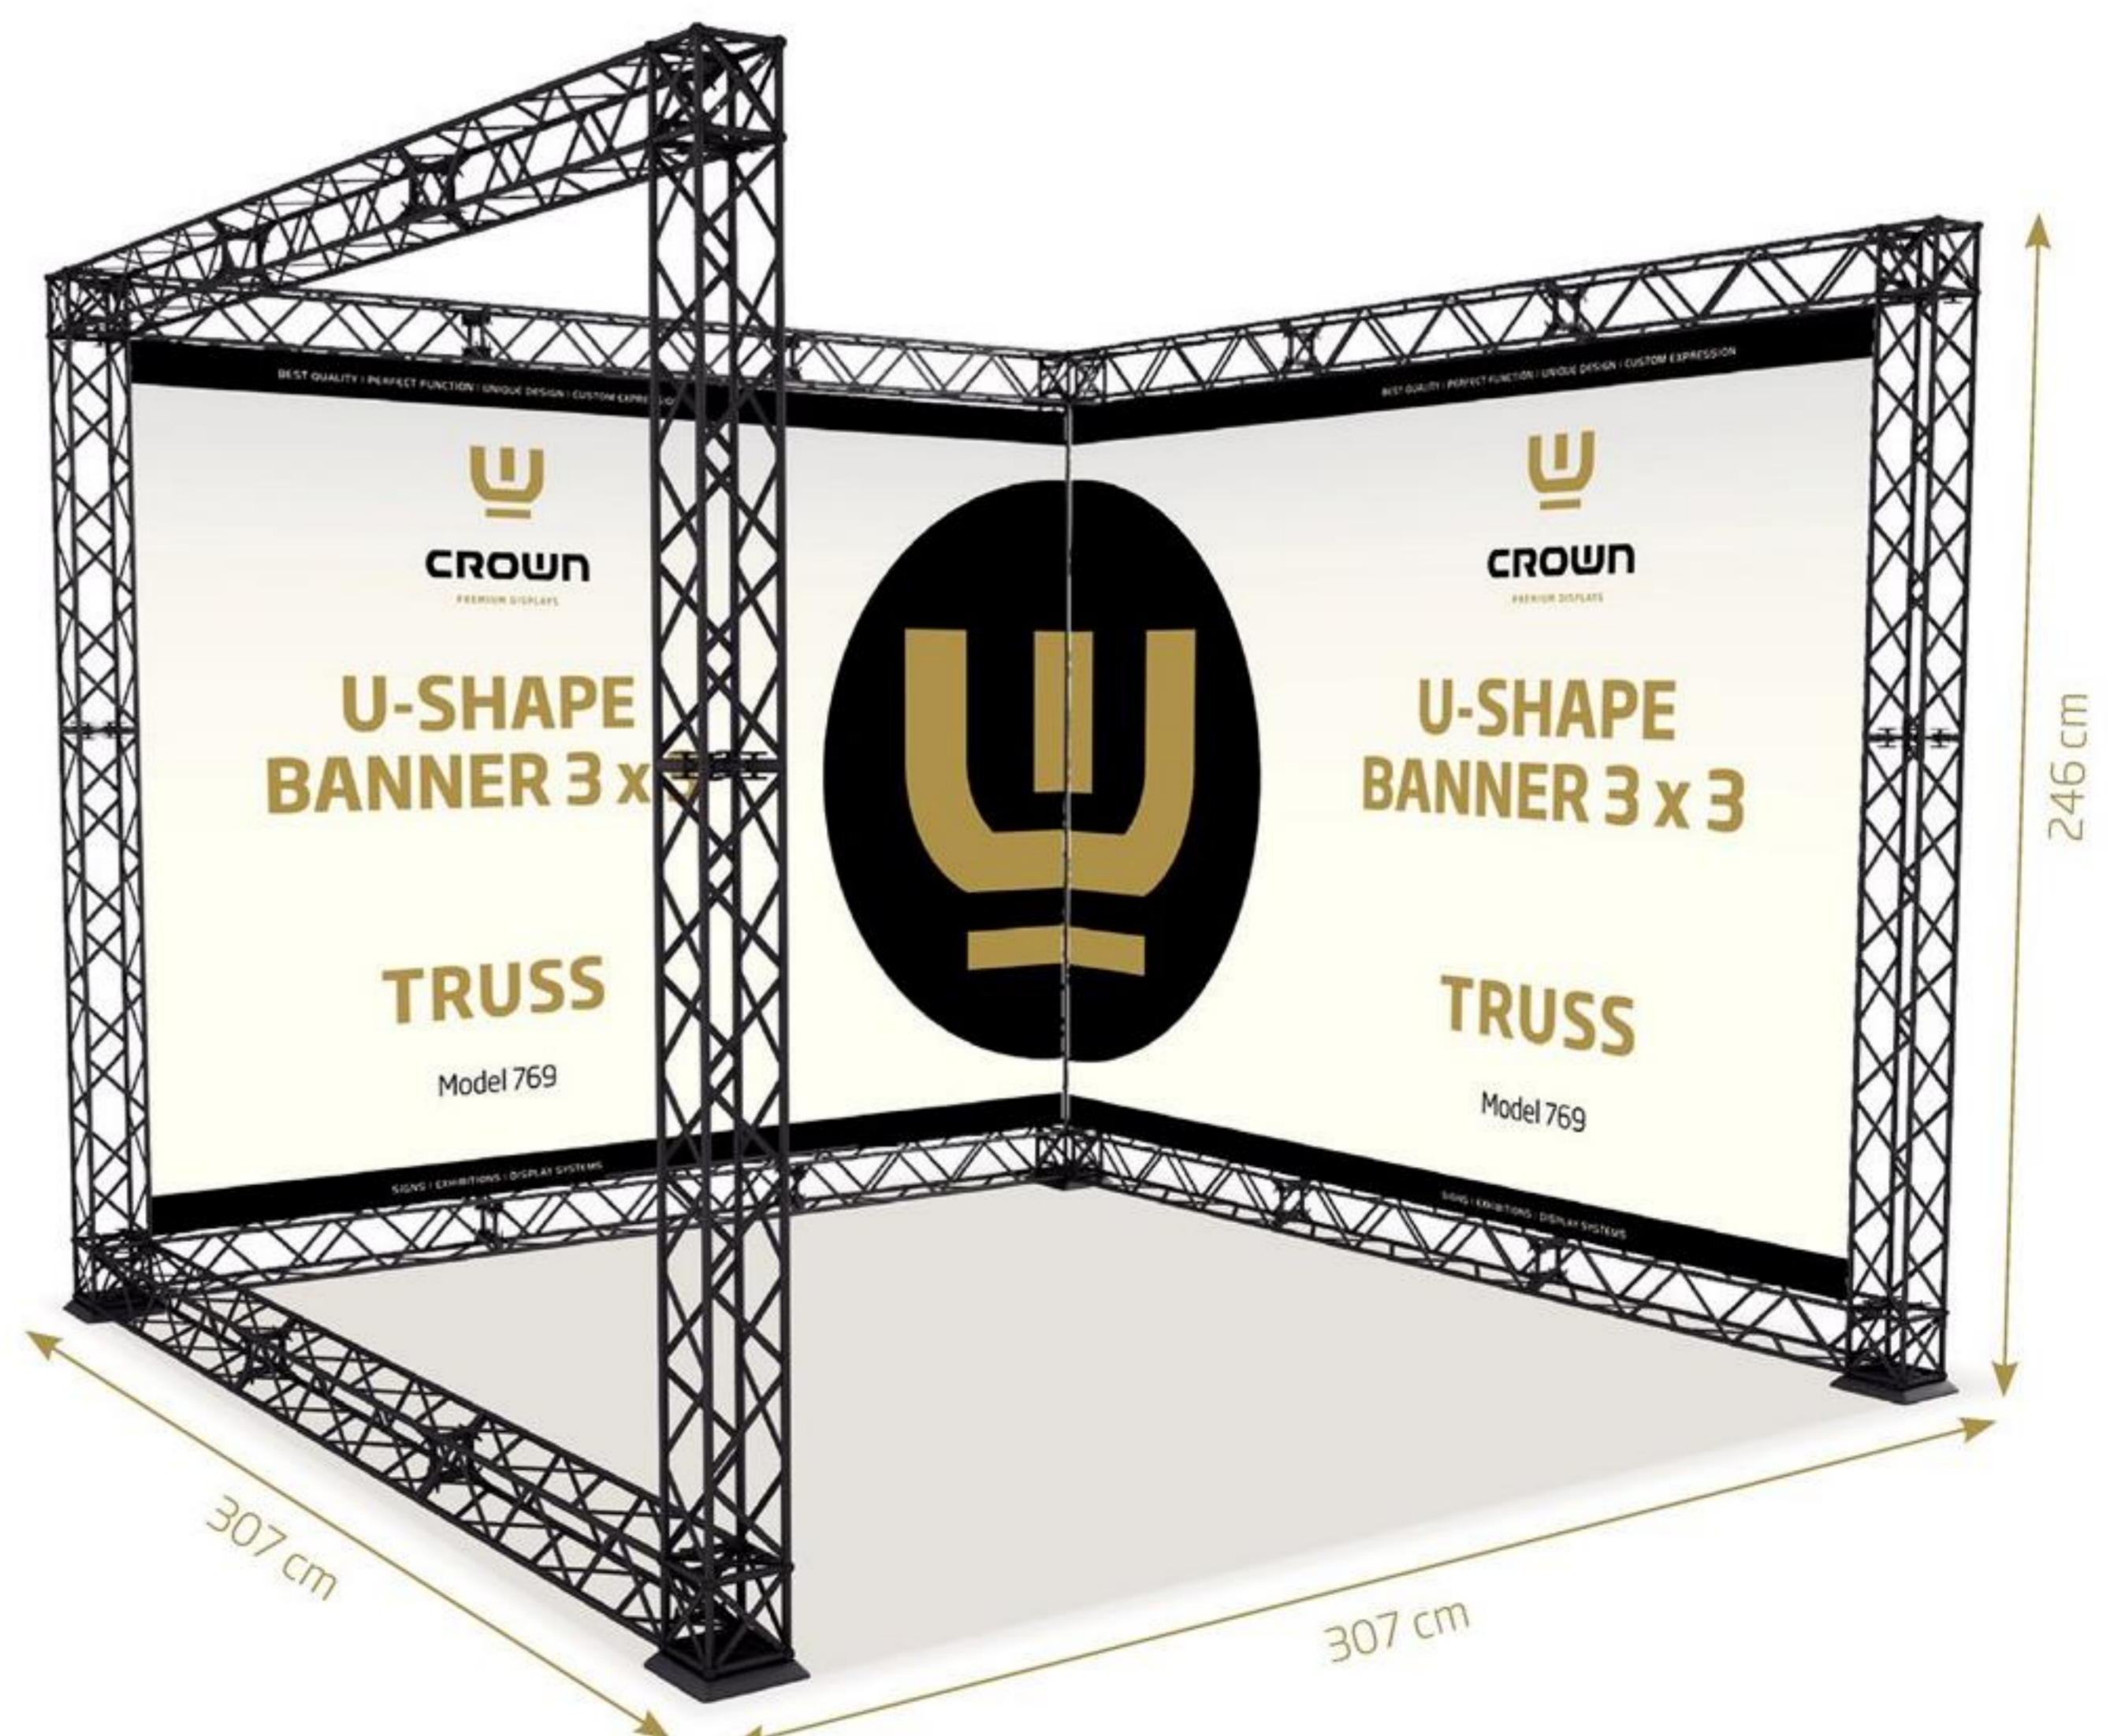

Regular Base: 19 x 19 cm
Side Base: 19 x 40 cm
Middle Base: 19 x 60 cm

Banner mounting:

Alu profile with tape for easy fixture of banner. Mount the profile with banner to the modules using top- and bottom clips.

Banner size:
1 pc. W273 x H212 cm

TRUSS MODEL 767

Model 767

Truss Tower

- 24 x 120 cm Module
- 8 x Corner Block
- 12 x Connector Cross
- 4 x Regular Base
- 16 x Top Clip
- 16 x Bottom Clip
- 8 x 120 cm Alu Profile
- 1 x Cardboard Box

Banner size:
2 pcs. W273 x H212 cm

Model 769

Truss U-Shape 3 x 3

- 22 x 90 cm Module
- 4 x 120 cm Module
- 8 x Corner Block
- 16 x Connector Cross
- 4 x Regular Base
- 27 x Top Clip
- 27 x Bottom Clip
- 18 x 90 cm Alu Profile
- 1 x Cardboard Box

Banner size:
3 pcs. W273 x H212 cm

TRUSS MODEL 770 & 771

Model 770

Truss L-Shape 4 x 4

- 3 x 90 cm Module
- 15 x 120 cm Module
- 6 x Corner Block
- 11 x Connector Cross
- 3 x Regular Base
- 24 x Top Clip
- 24 x Bottom Clip
- 12 x 120 cm Alu Profile
- 1 x Cardboard Box