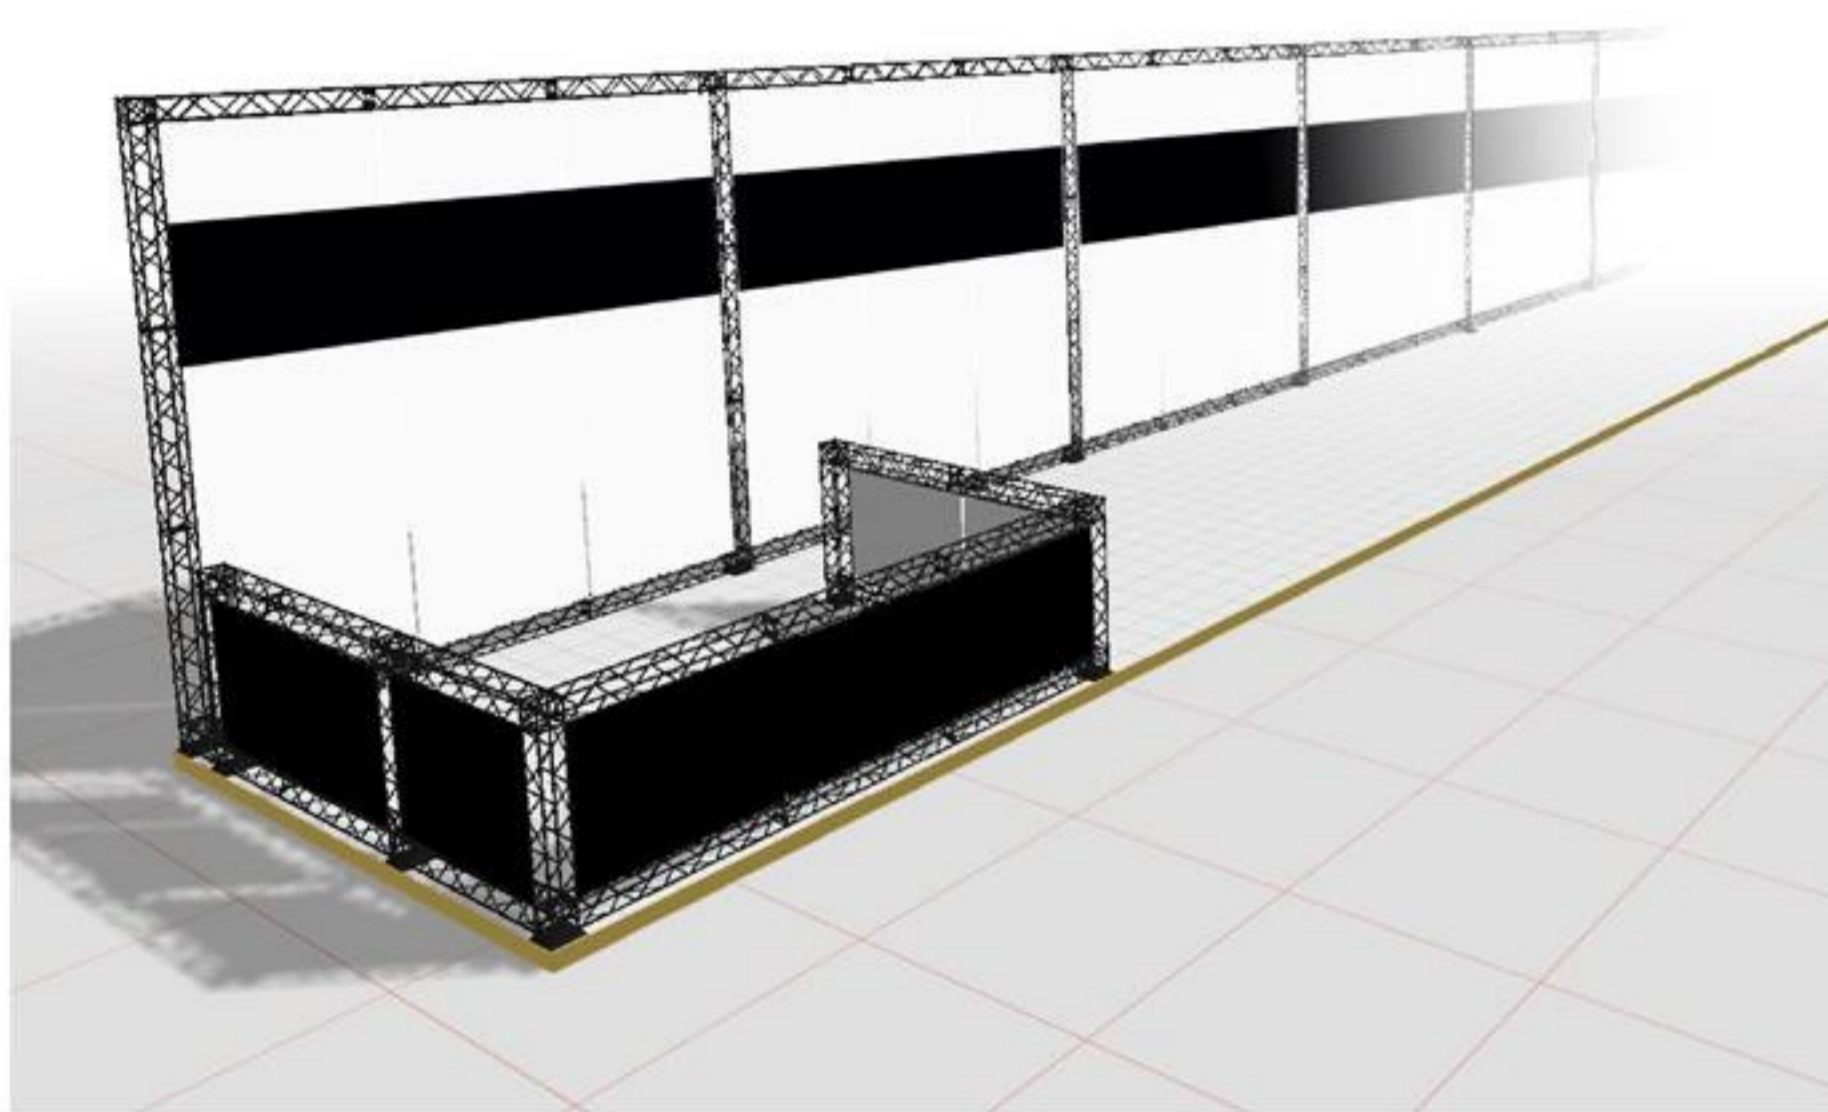

TRUSS 3D DRAWINGS