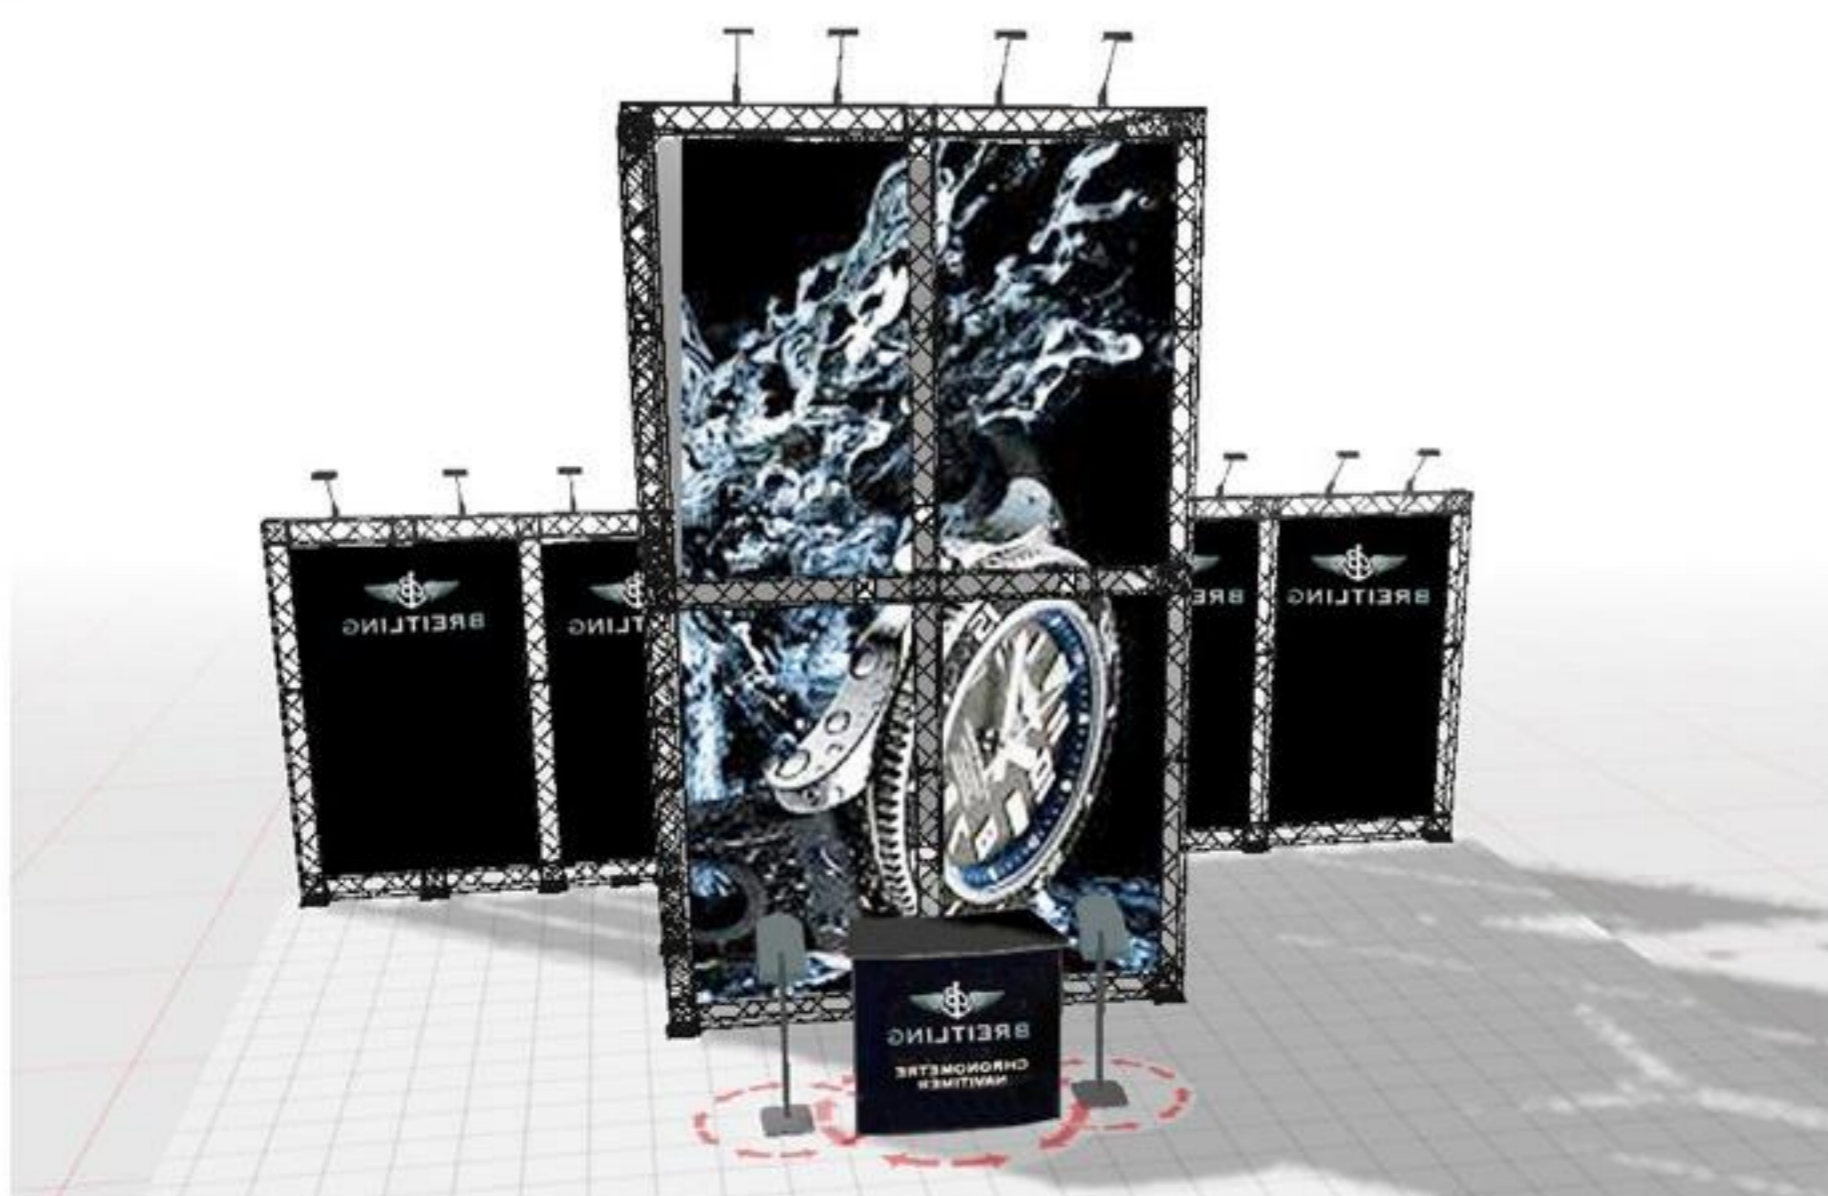

TRUSS 3D DRAWINGS