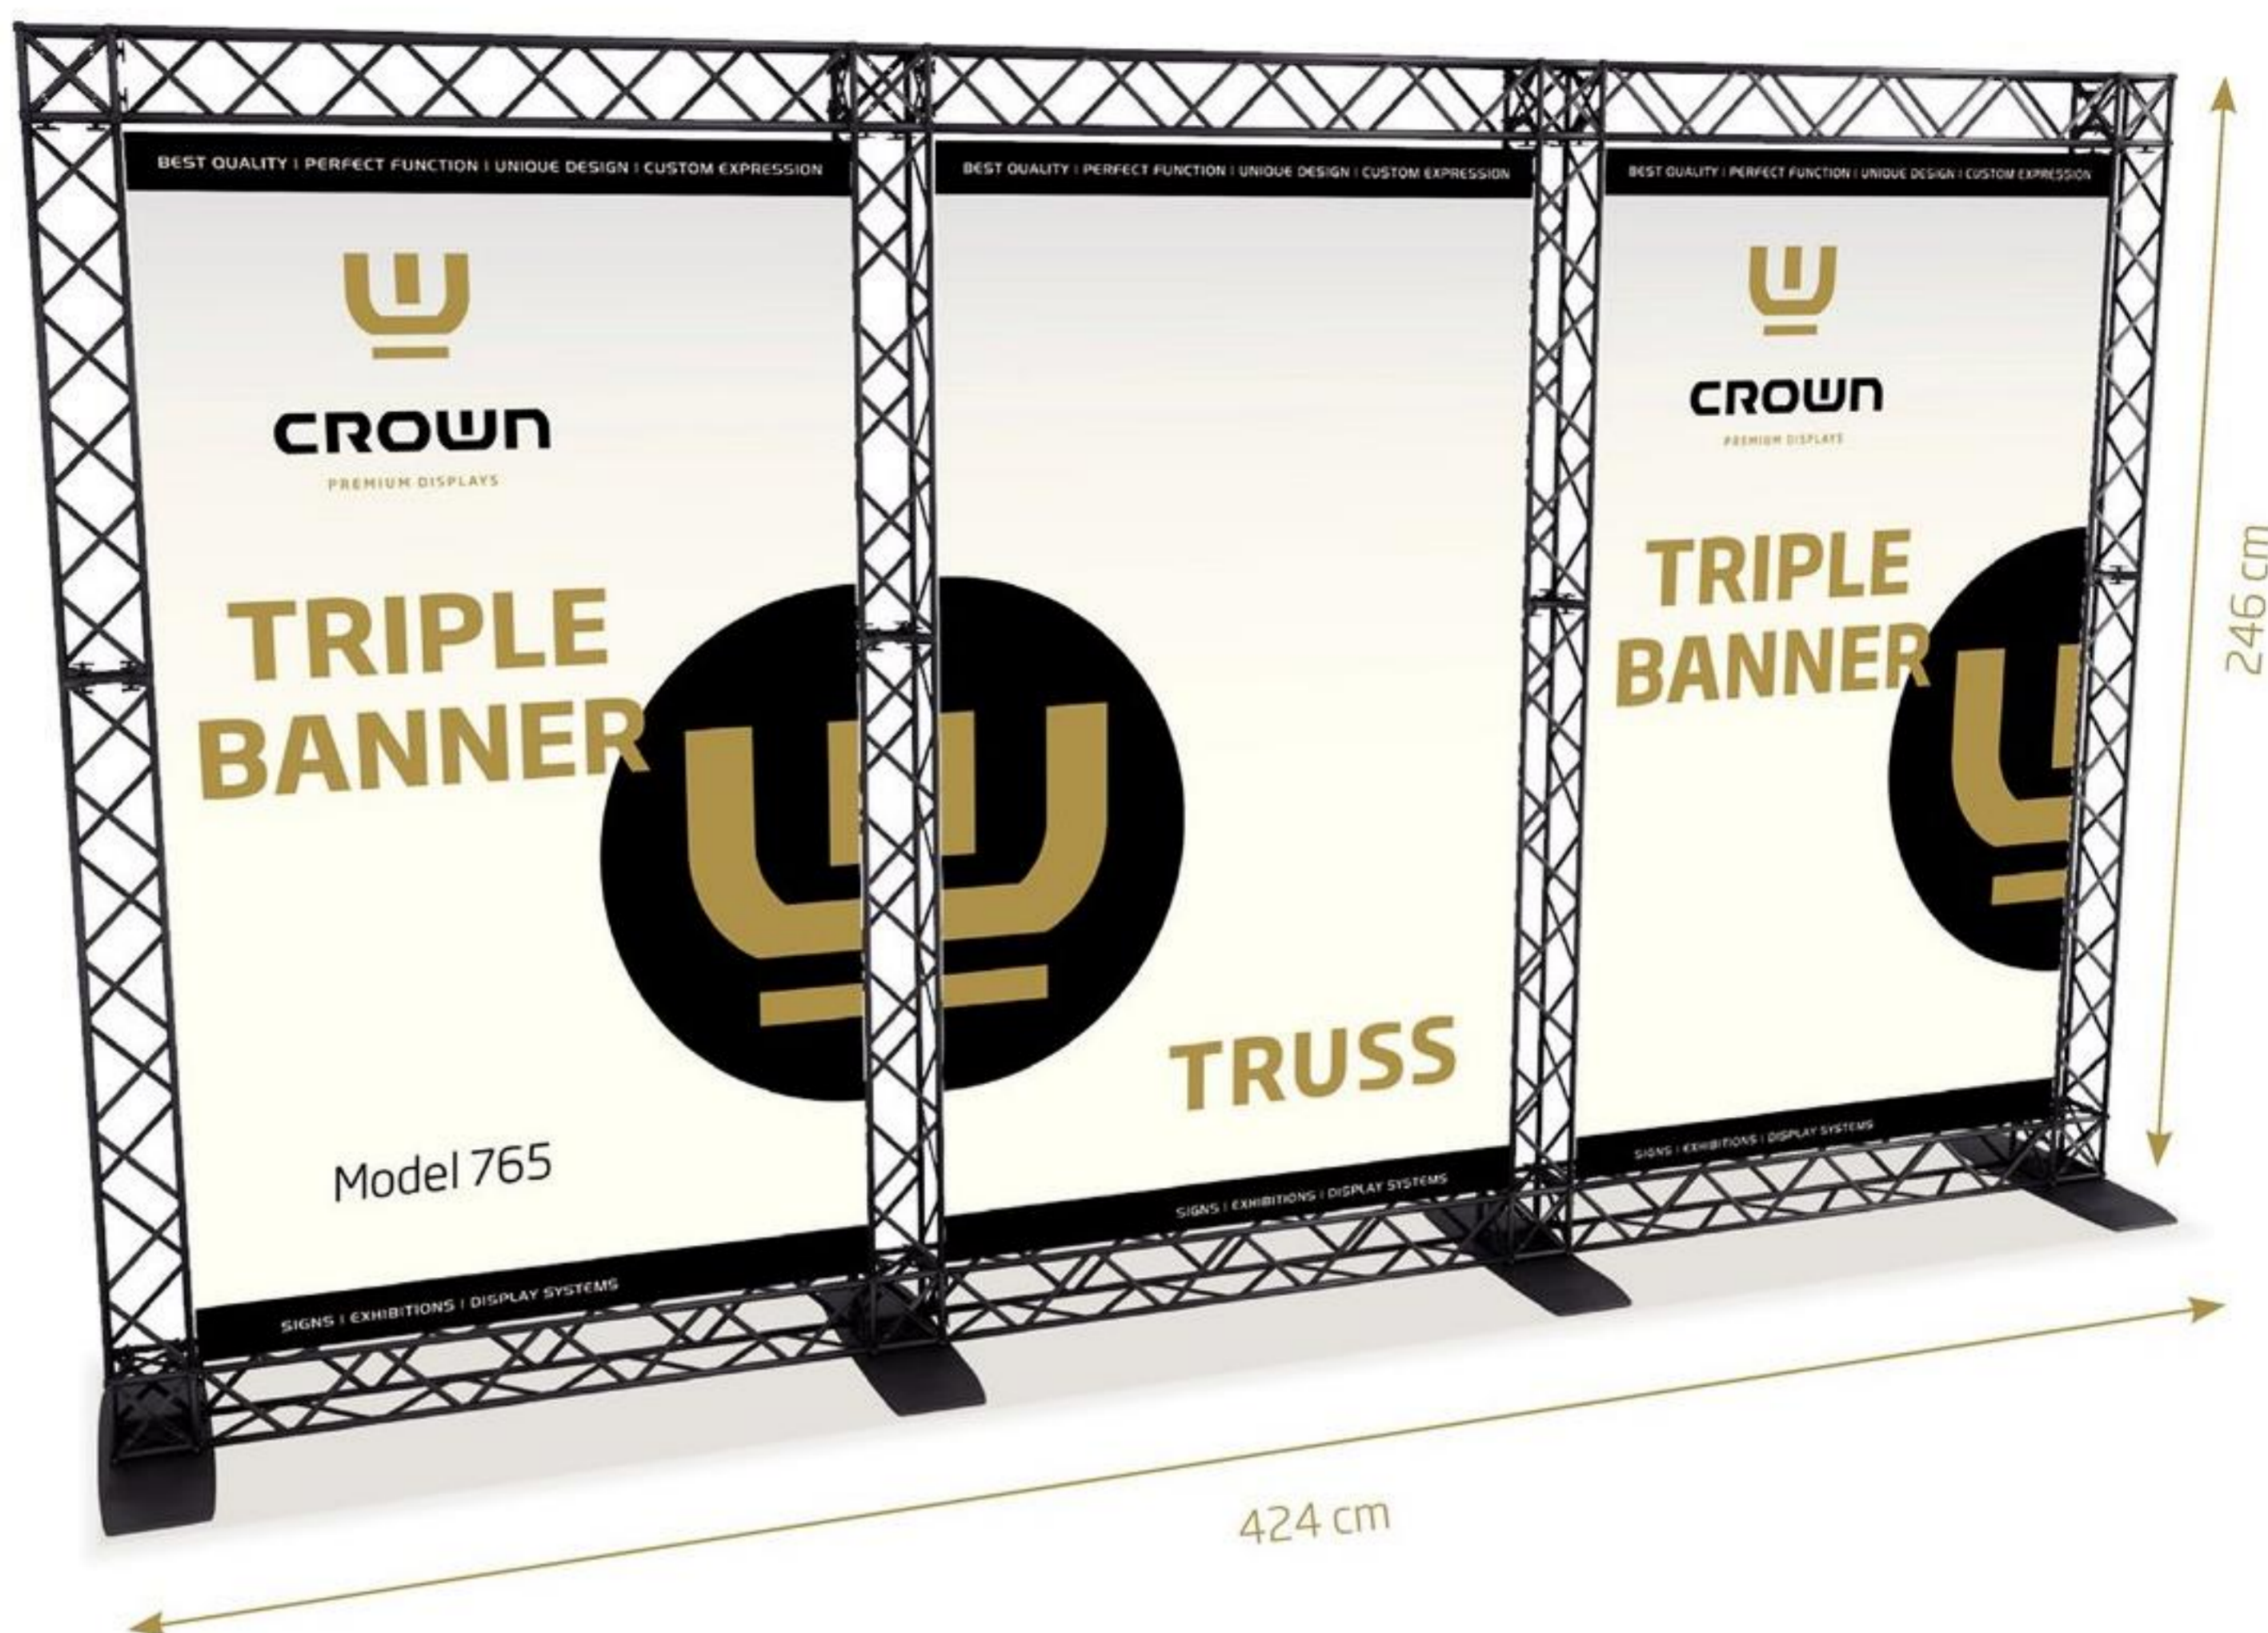

TRUSS MODEL 765 & 766

Model 765

Truss Triple Banner

- 4 x 90 cm Module
- 10 x 120 cm Module
- 8 x Corner Block
- 4 x Connector Cross
- 4 x Middle Base
- 12 x Top Clip
- 12 x Bottom Clip
- 6 x 120 cm Alu Profile
- 1 x Cardboard Box

Banner size:
3 pcs. W120 x H212 cm