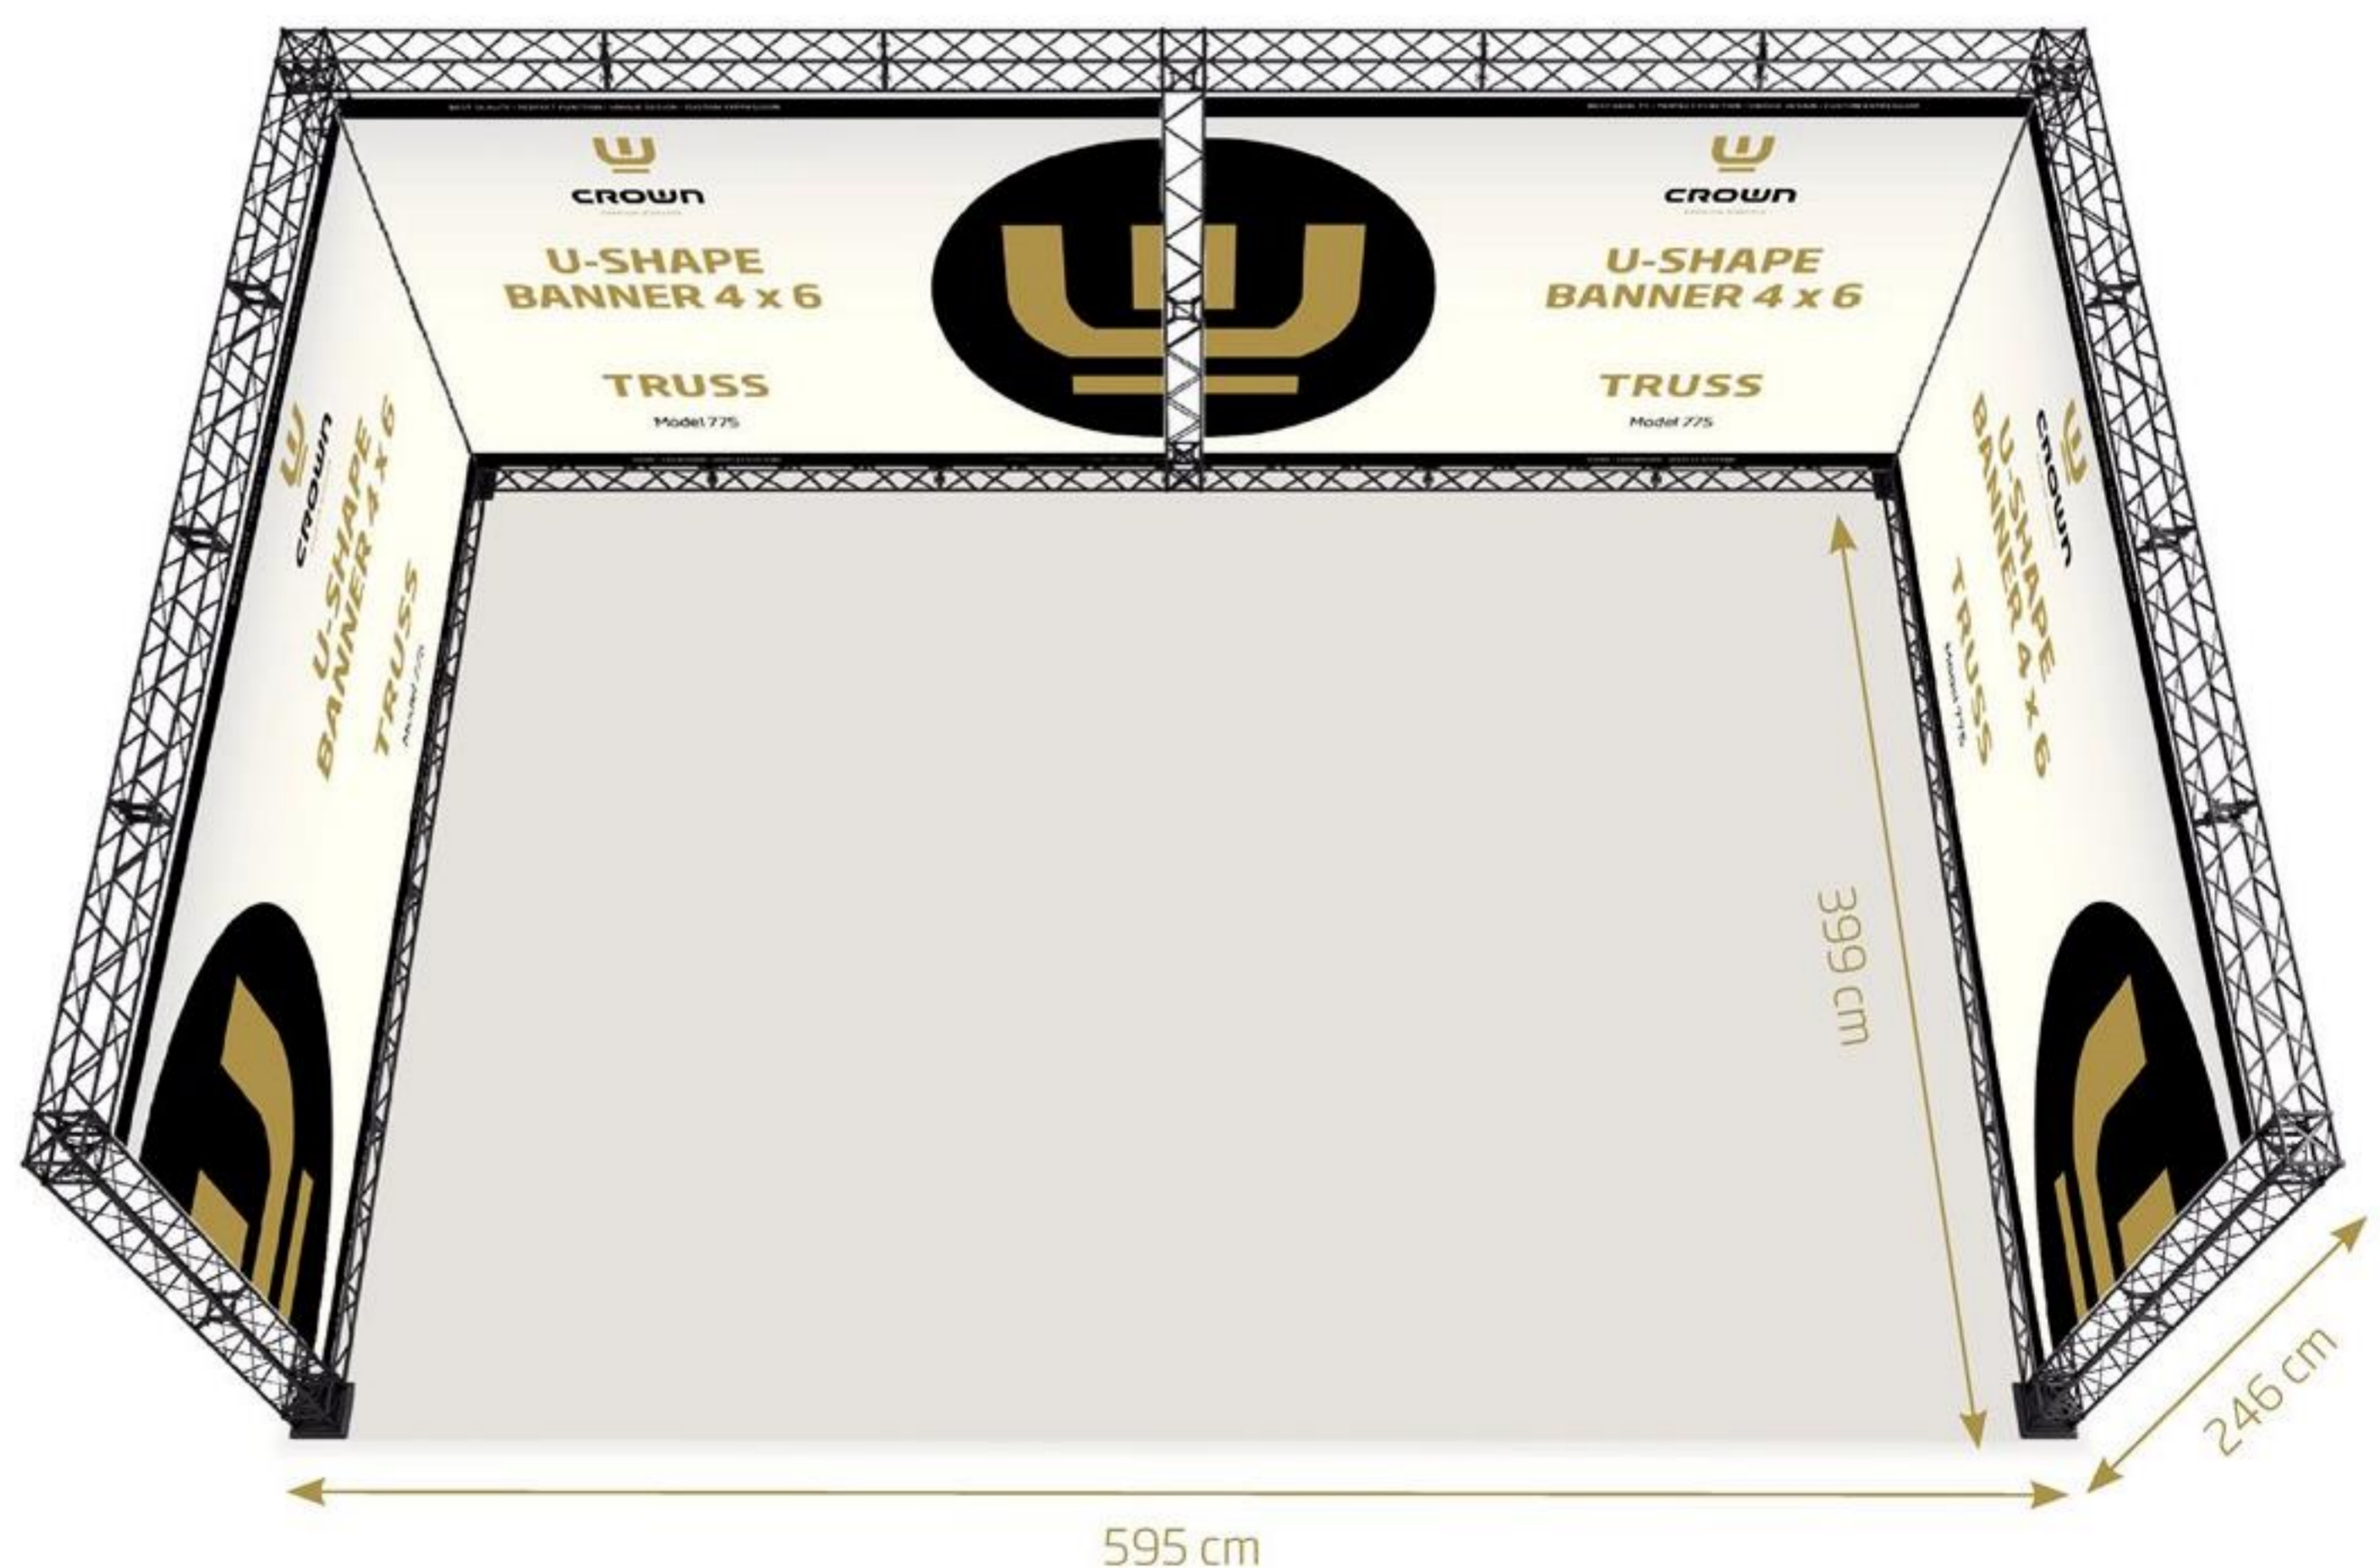

Optional spot with fitting

Standard: Art. 1543
Power: Art. 1548