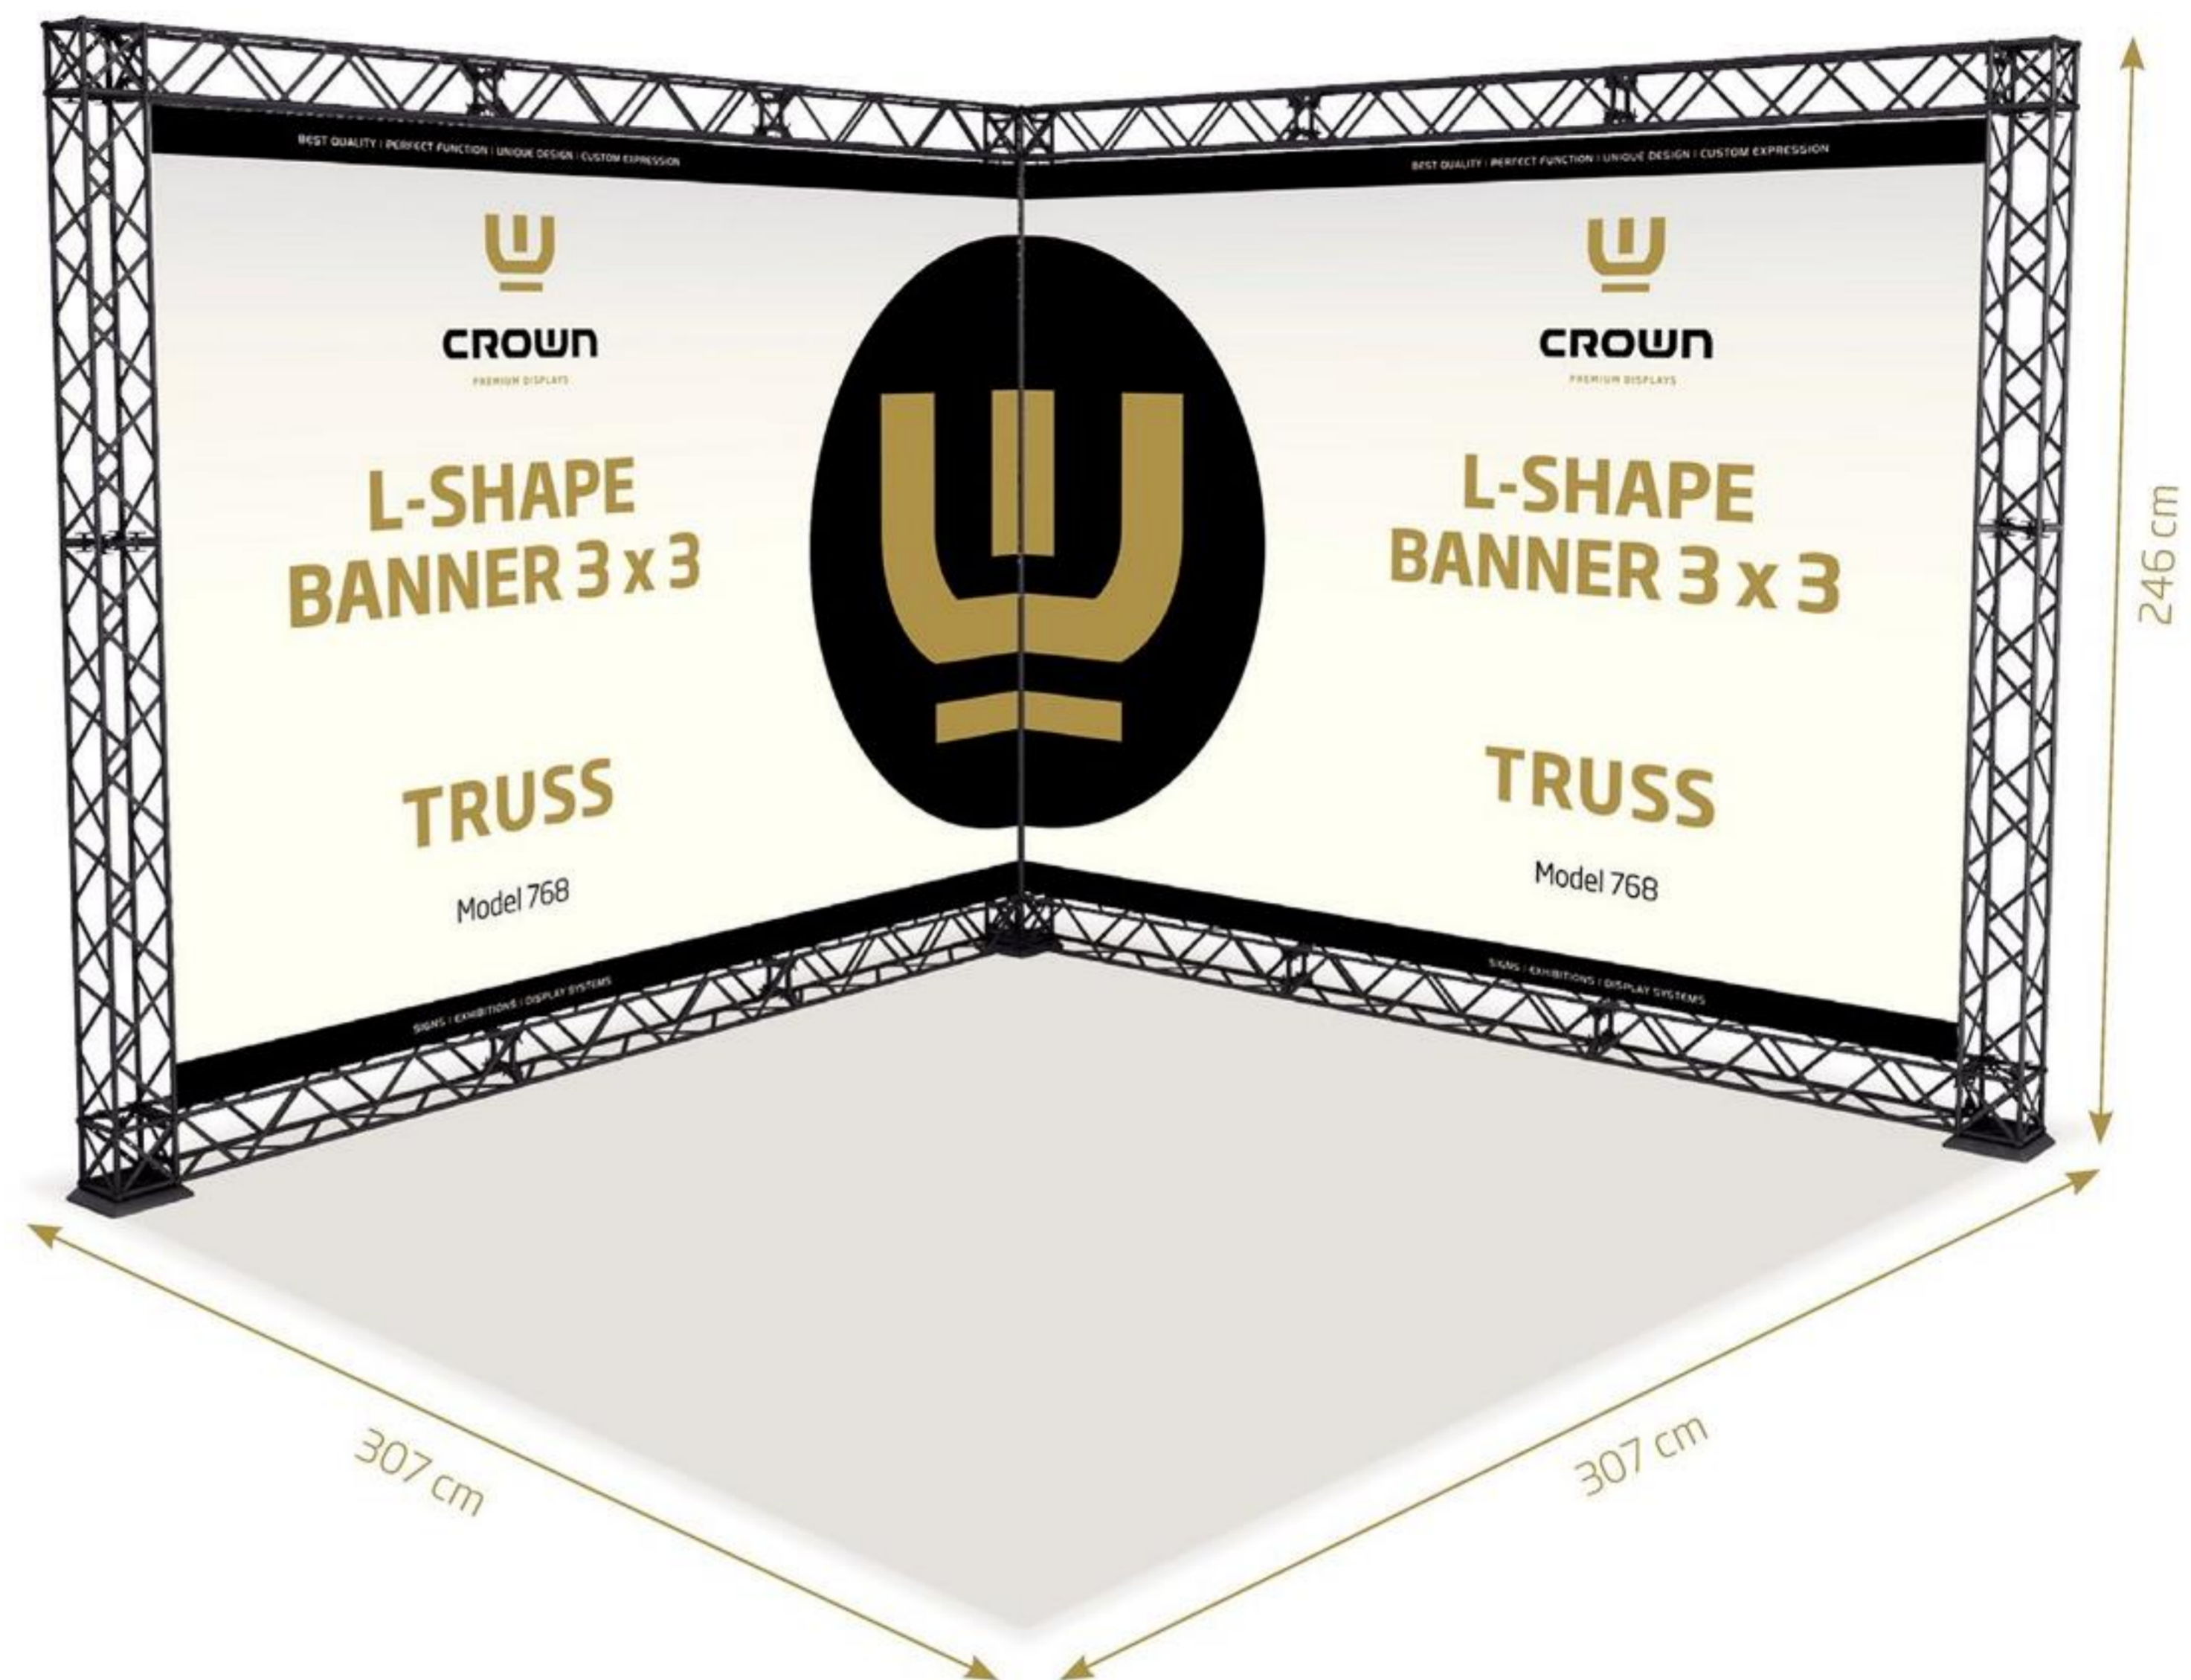

Banner size:
2 pcs. W273 x H212 cm

Model 769

Truss U-Shape 3 x 3

- 22 x 90 cm Module
- 4 x 120 cm Module
- 8 x Corner Block
- 16 x Connector Cross
- 4 x Regular Base
- 27 x Top Clip
- 27 x Bottom Clip
- 18 x 90 cm Alu Profile
- 1 x Cardboard Box