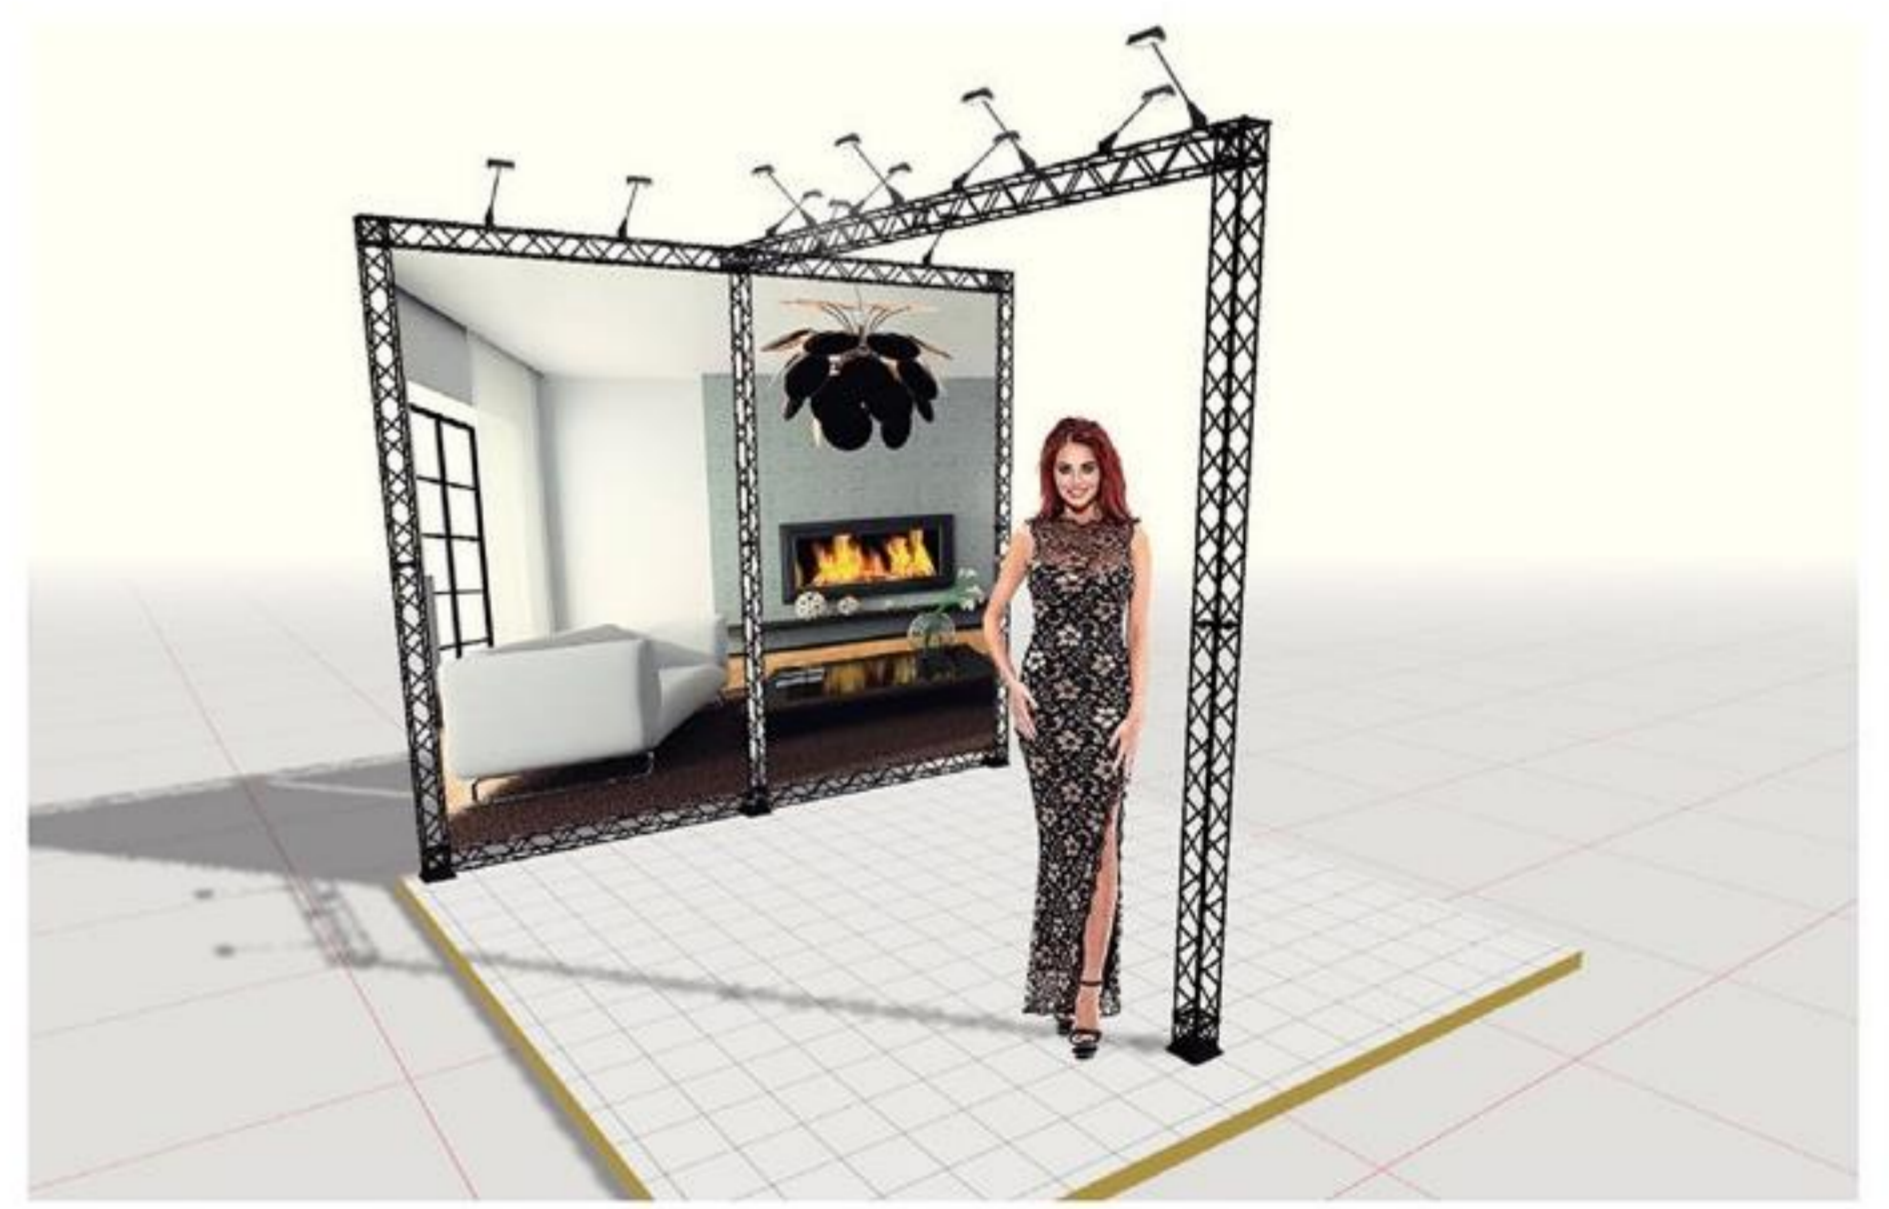

TRUSS 3D DRAWINGS