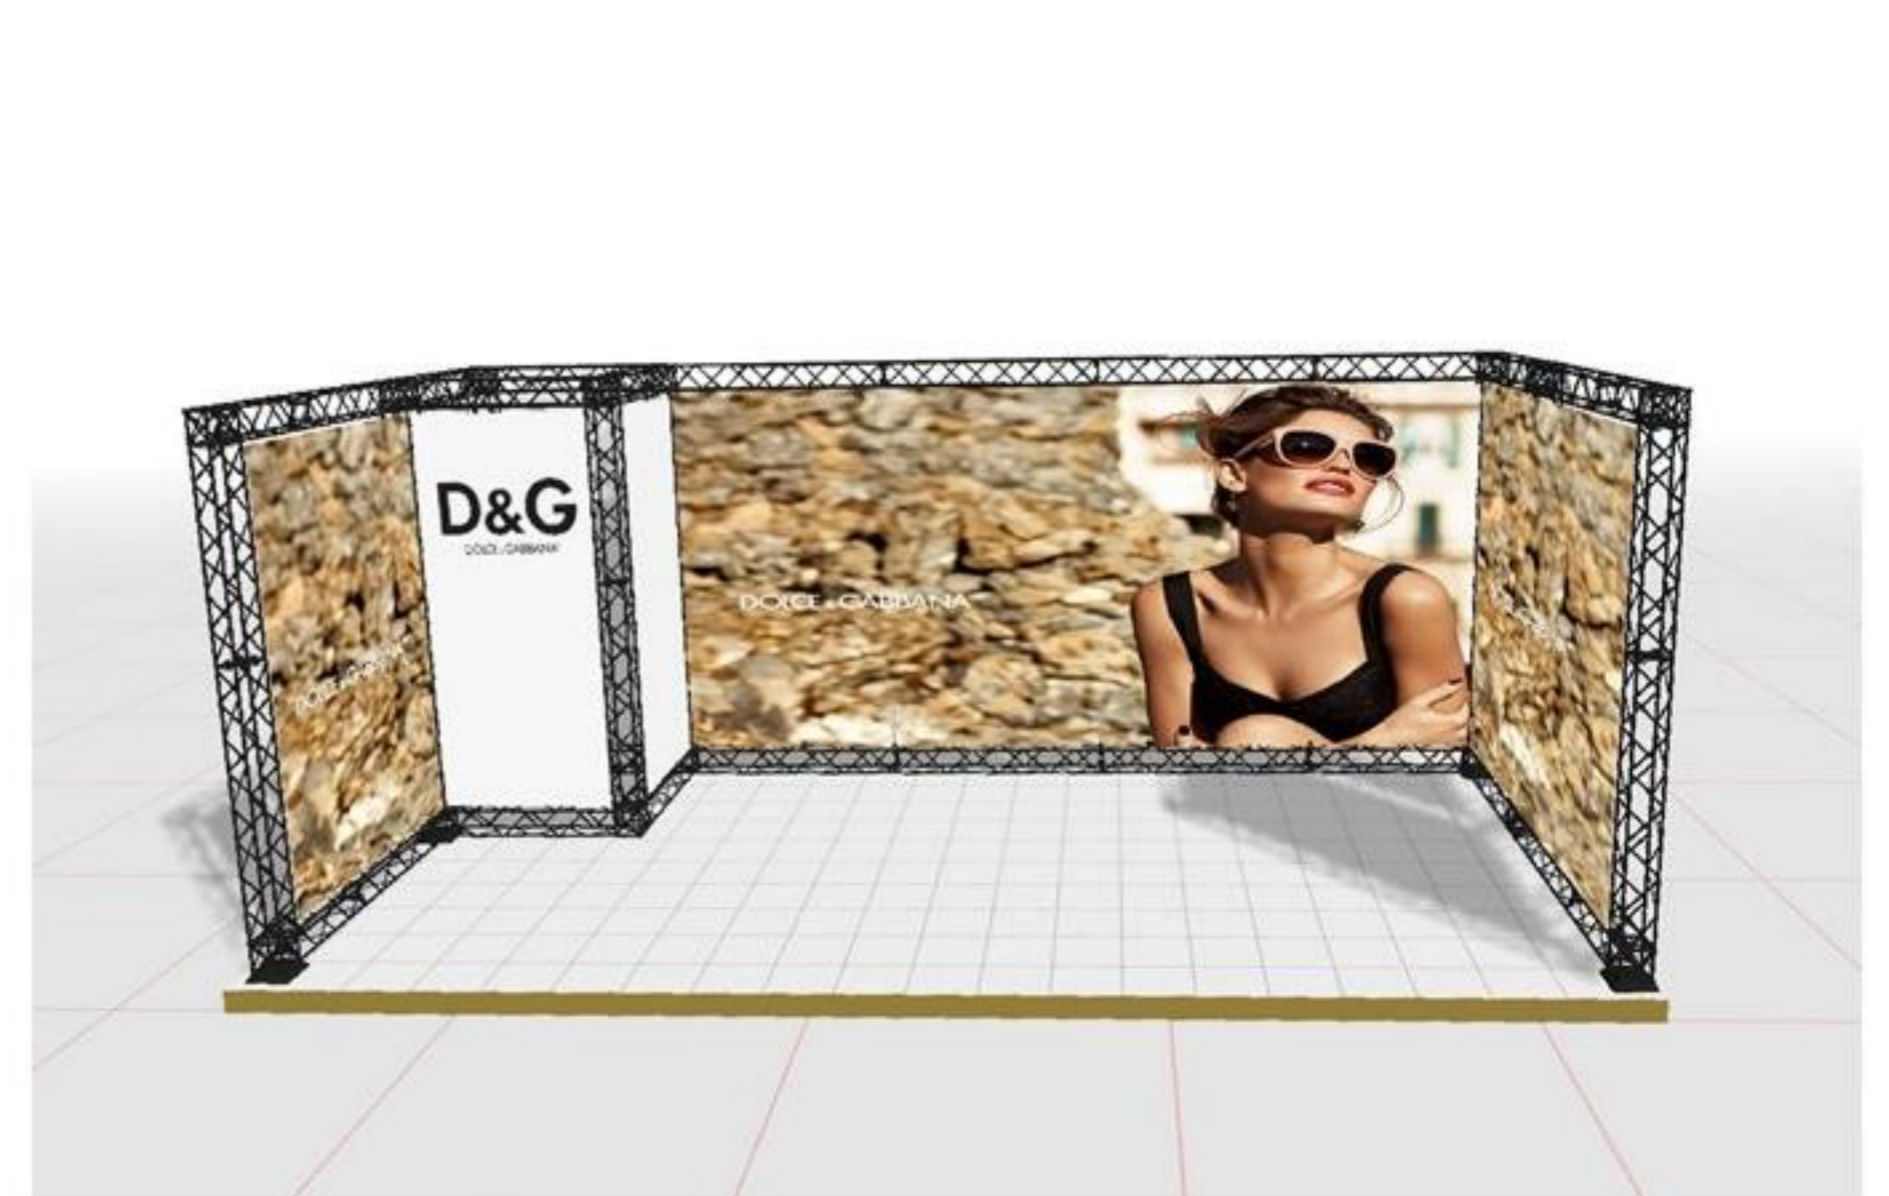

TRUSS 3D DRAWINGS