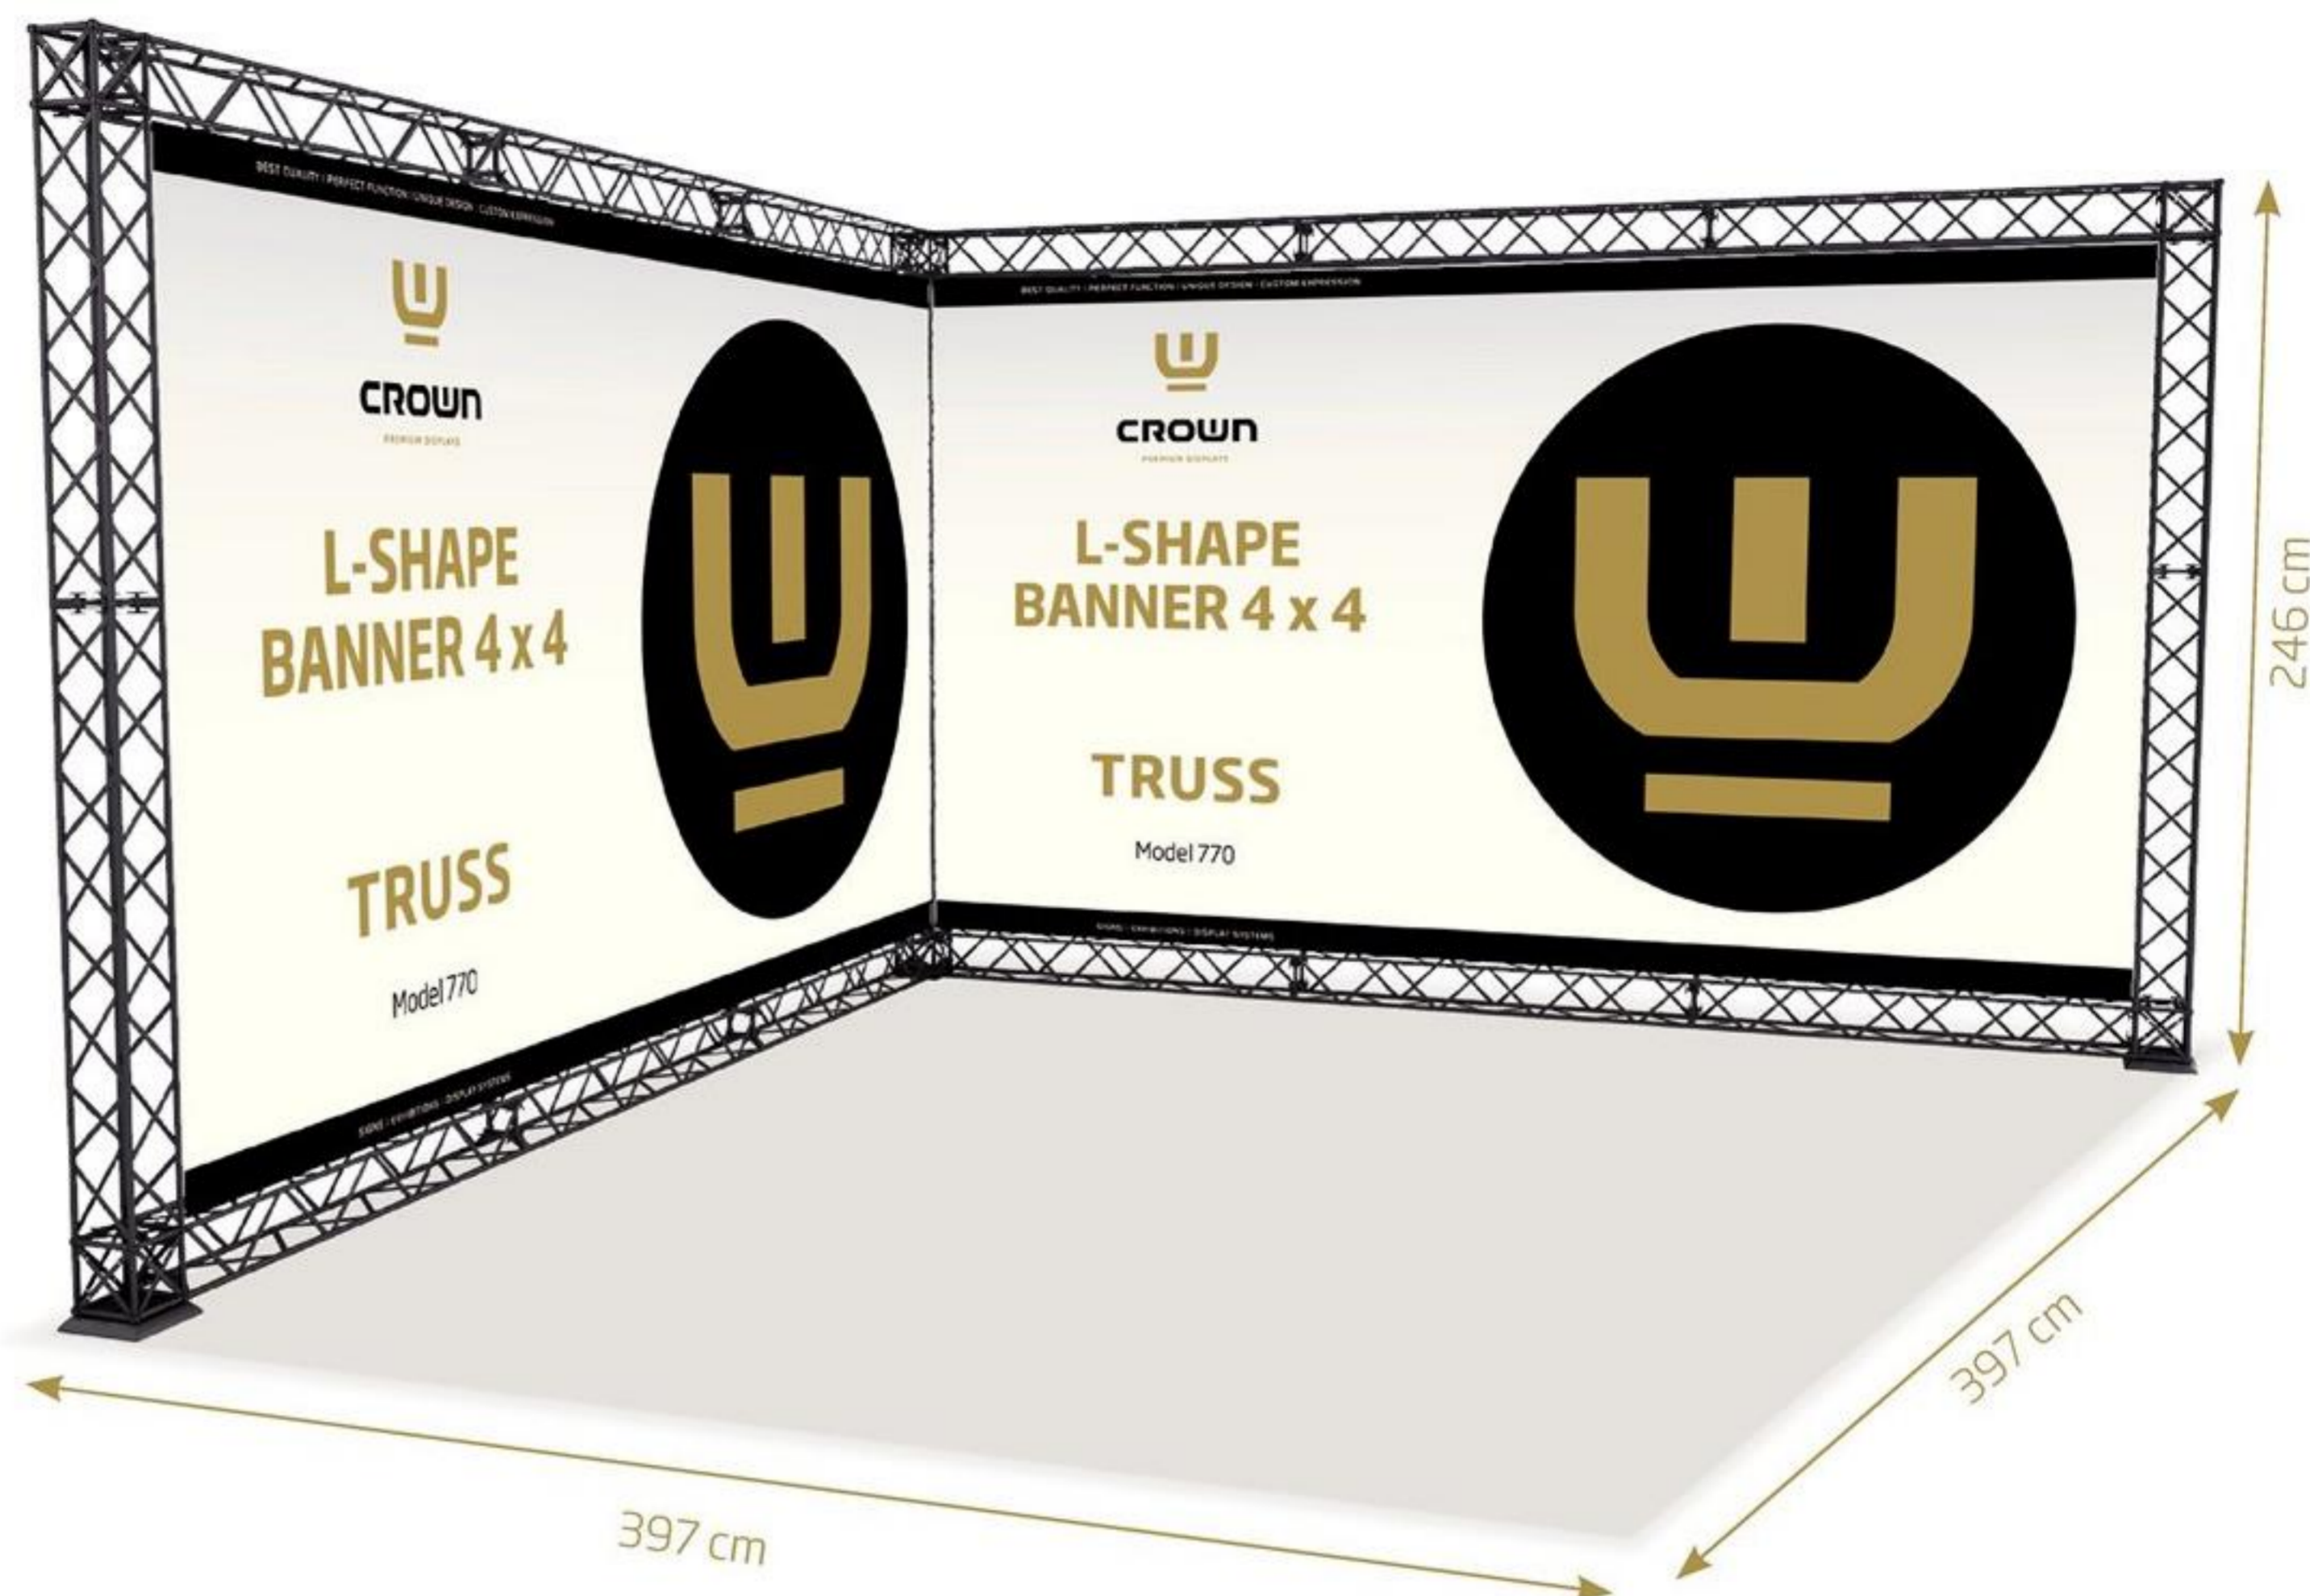

Banner size:
2 pcs. W273 x H212 cm

Model 769

Truss U-Shape 3 x 3

- 22 x 90 cm Module
- 4 x 120 cm Module
- 8 x Corner Block
- 16 x Connector Cross
- 4 x Regular Base
- 27 x Top Clip
- 27 x Bottom Clip
- 18 x 90 cm Alu Profile
- 1 x Cardboard Box

Banner size:
3 pcs. W273 x H212 cm

TRUSS MODEL 770 & 771

Model 770

Truss L-Shape 4 x 4

- 3 x 90 cm Module
- 15 x 120 cm Module
- 6 x Corner Block
- 11 x Connector Cross
- 3 x Regular Base
- 24 x Top Clip
- 24 x Bottom Clip
- 12 x 120 cm Alu Profile
- 1 x Cardboard Box

Banner size:
2 pcs. W363 x H212 cm

Model 771

Truss U-Shape 4 x 4

- 4 x 90 cm Module
- 22 x 120 cm Module
- 8 x Corner Block
- 16 x Connector Cross
- 4 x Regular Base
- 36 x Top Clip
- 36 x Bottom Clip
- 18 x 120 cm Alu Profile
- 1 x Cardboard Box

Banner size:
2 pcs. W455 x H212 cm

Model 773

Truss U-Shape 5 x 5

- 10 x 90 cm Module
- 22 x 120 cm Module
- 8 x Corner Block
- 22 x Connector Cross
- 4 x Regular Base
- 45 x Top Clip
- 45 x Bottom Clip
- 6 x 90 cm Alu Profile
- 18 x 120 cm Alu Profile
- 1 x Cardboard Box