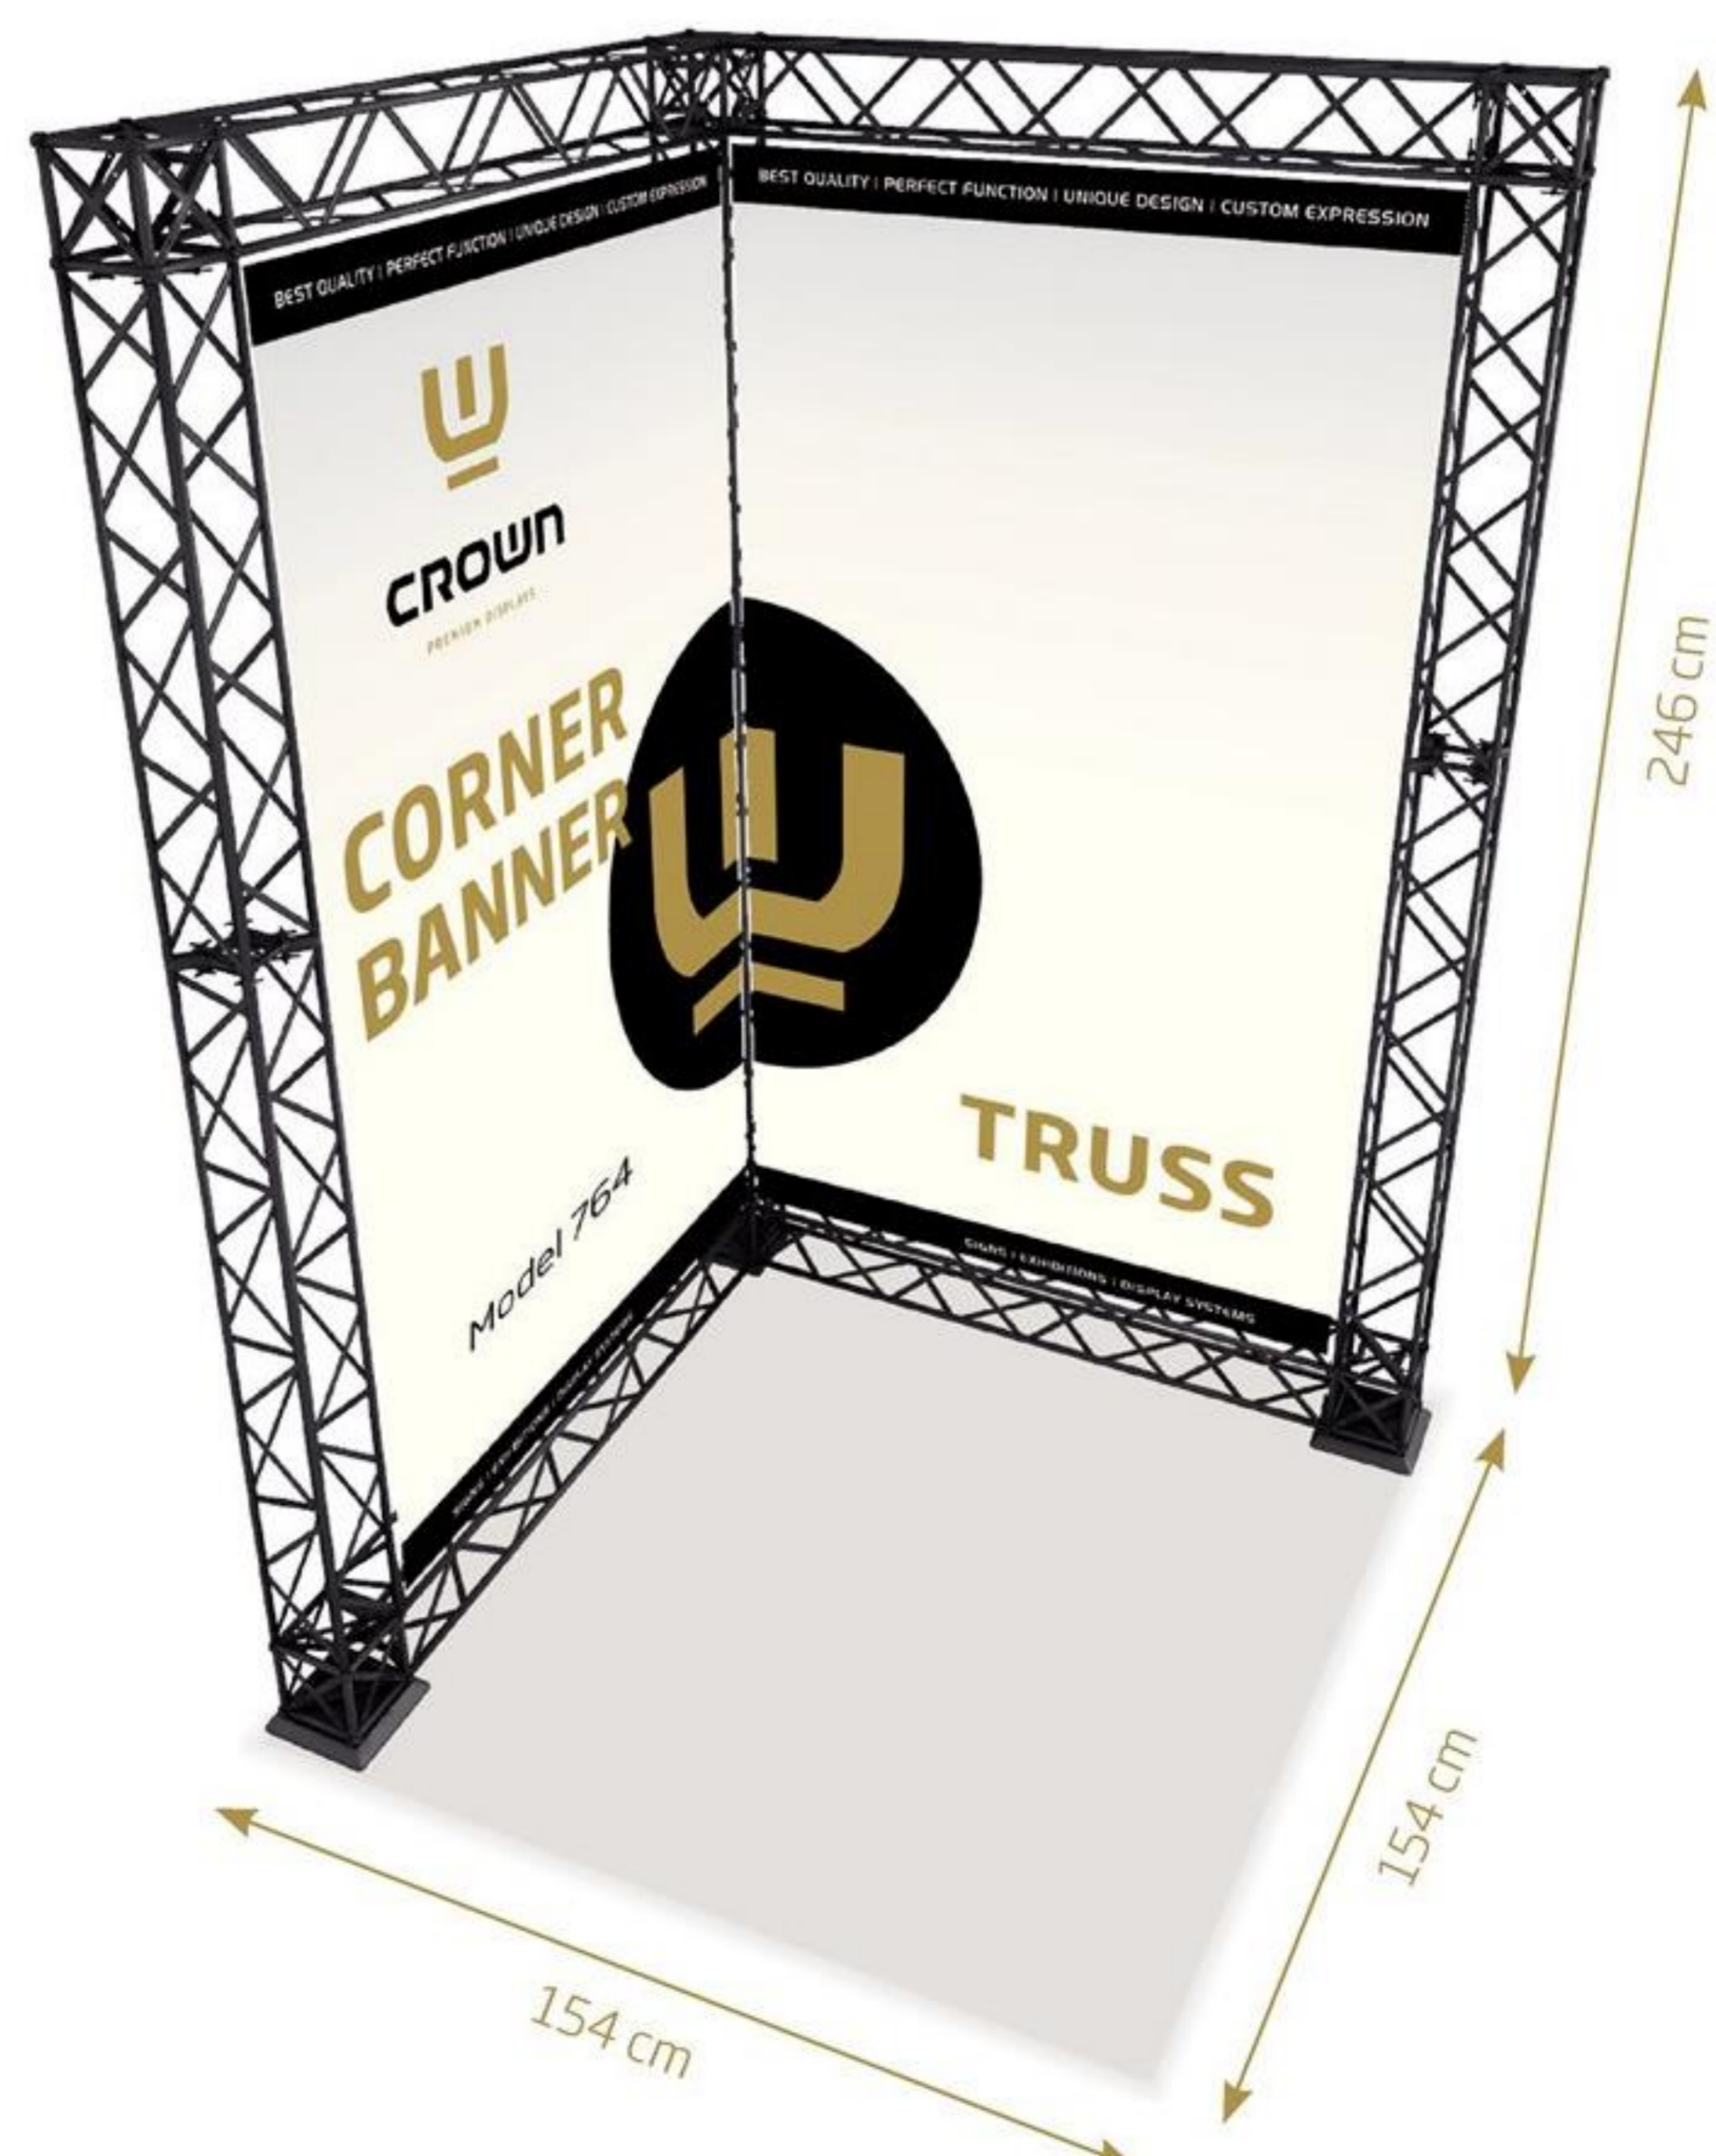

Regular Base: 19 x 19 cm
Side Base: 19 x 40 cm
Middle Base: 19 x 60 cm

Banner mounting:

Alu profile with tape for easy fixture of banner. Mount the profile with banner to the modules using top- and bottom clips.

Banner size:
1 pc. W120 x H212 cm

Model 764

Truss Corner Banner

- 3 x 90 cm Module
- 7 x 120 cm Module
- 6 x Corner Block
- 3 x Connector Cross
- 3 x Regular Base
- 8 x Top Clip
- 8 x Bottom Clip
- 4 x 120 cm Alu Profile
- 1 x Cardboard Box

Banner size:
2 pcs. W120 x H212 cm

TRUSS MODEL 765 & 766

Model 765

Truss Triple Banner

- 4 x 90 cm Module
- 10 x 120 cm Module
- 8 x Corner Block
- 4 x Connector Cross
- 4 x Middle Base
- 12 x Top Clip
- 12 x Bottom Clip
- 6 x 120 cm Alu Profile
- 1 x Cardboard Box