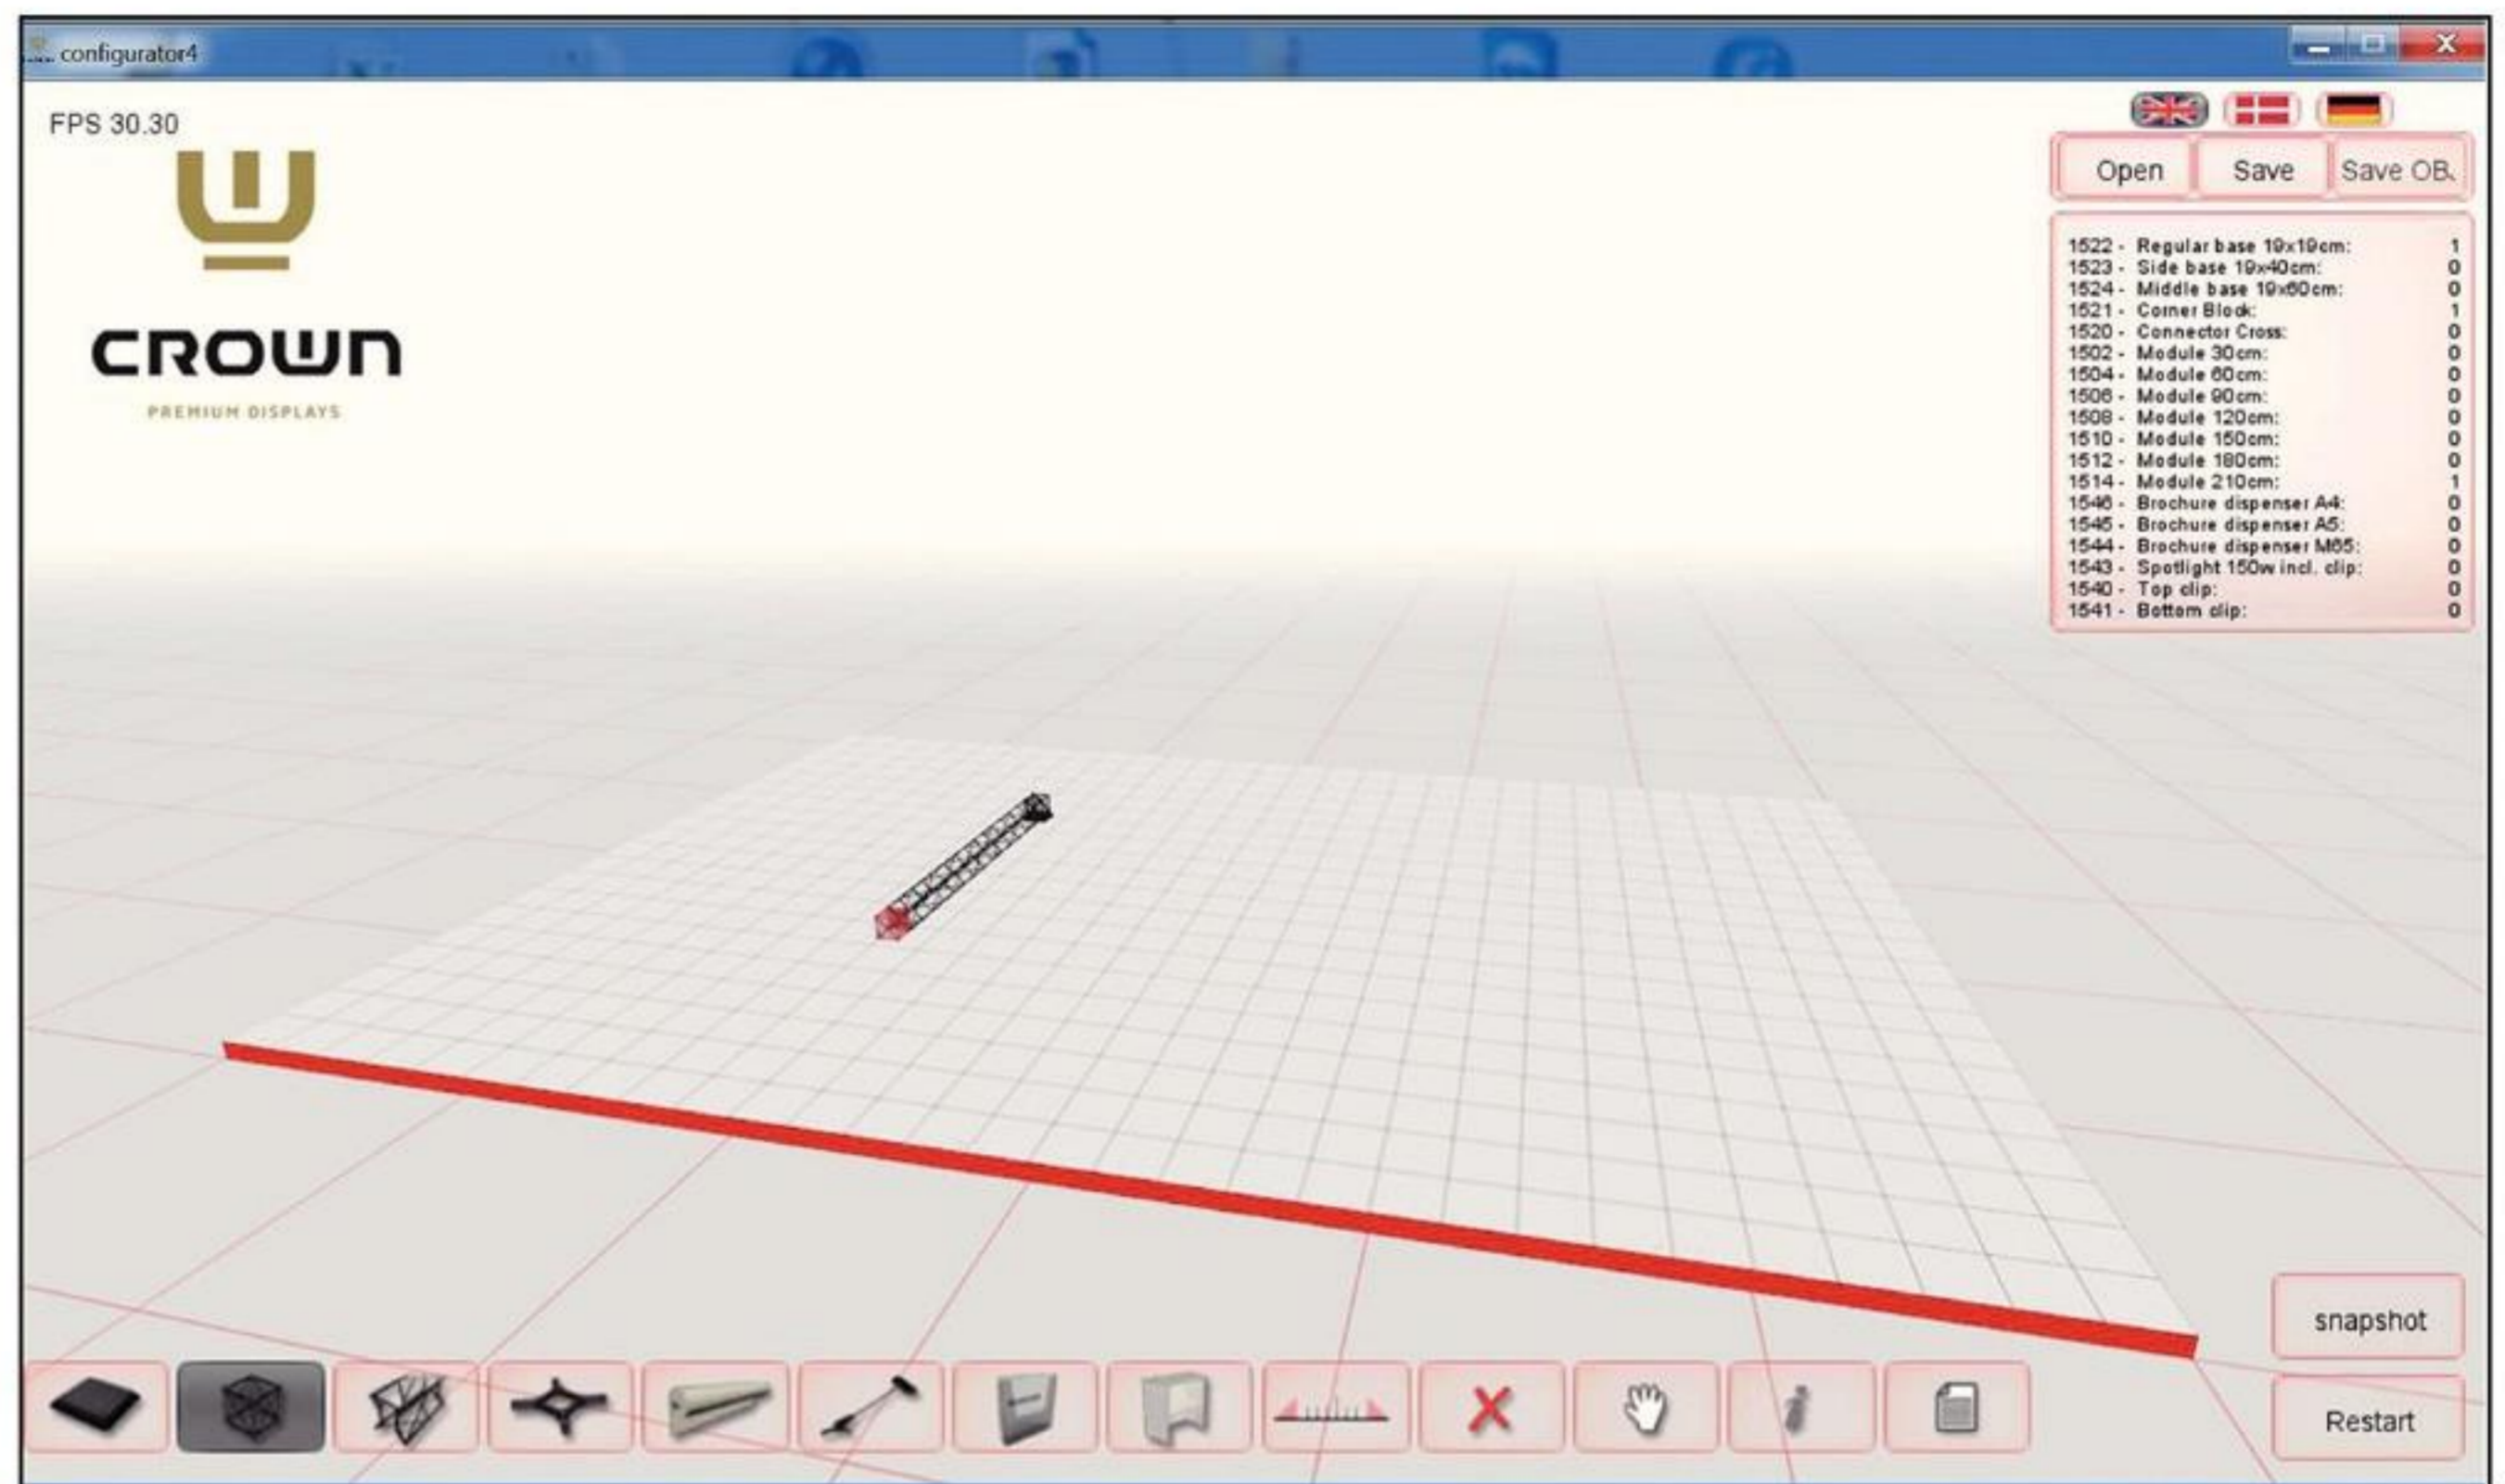

TRUSS 3D PROGRAM

Get a 3D program for free

Build your own CROWN Truss booth or display! User-friendly, fast and easy! Build with all parts and extras. Save, edit and print function. Screen snapshots from all angles.

Ask for details and access!

Build your own display in 3D!