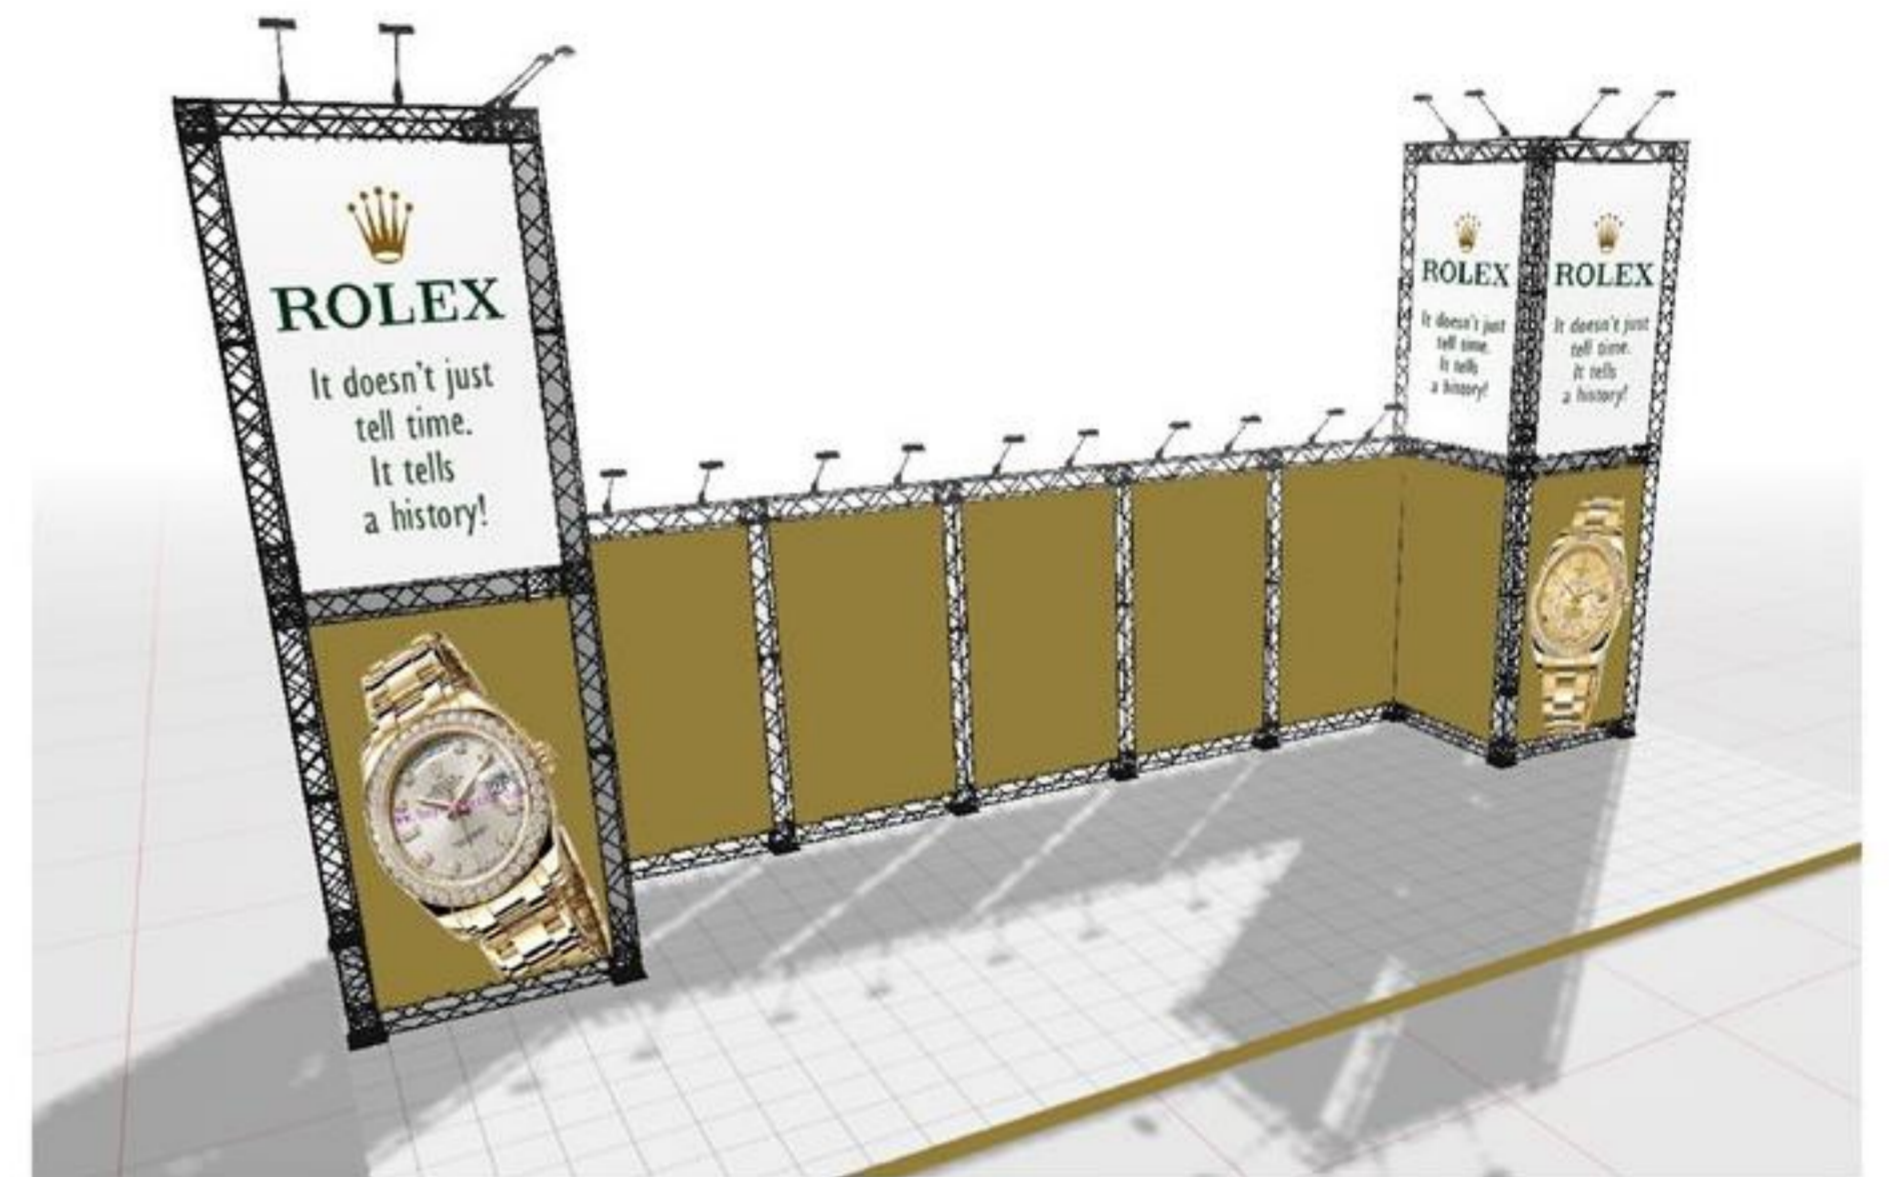

TRUSS 3D DRAWINGS