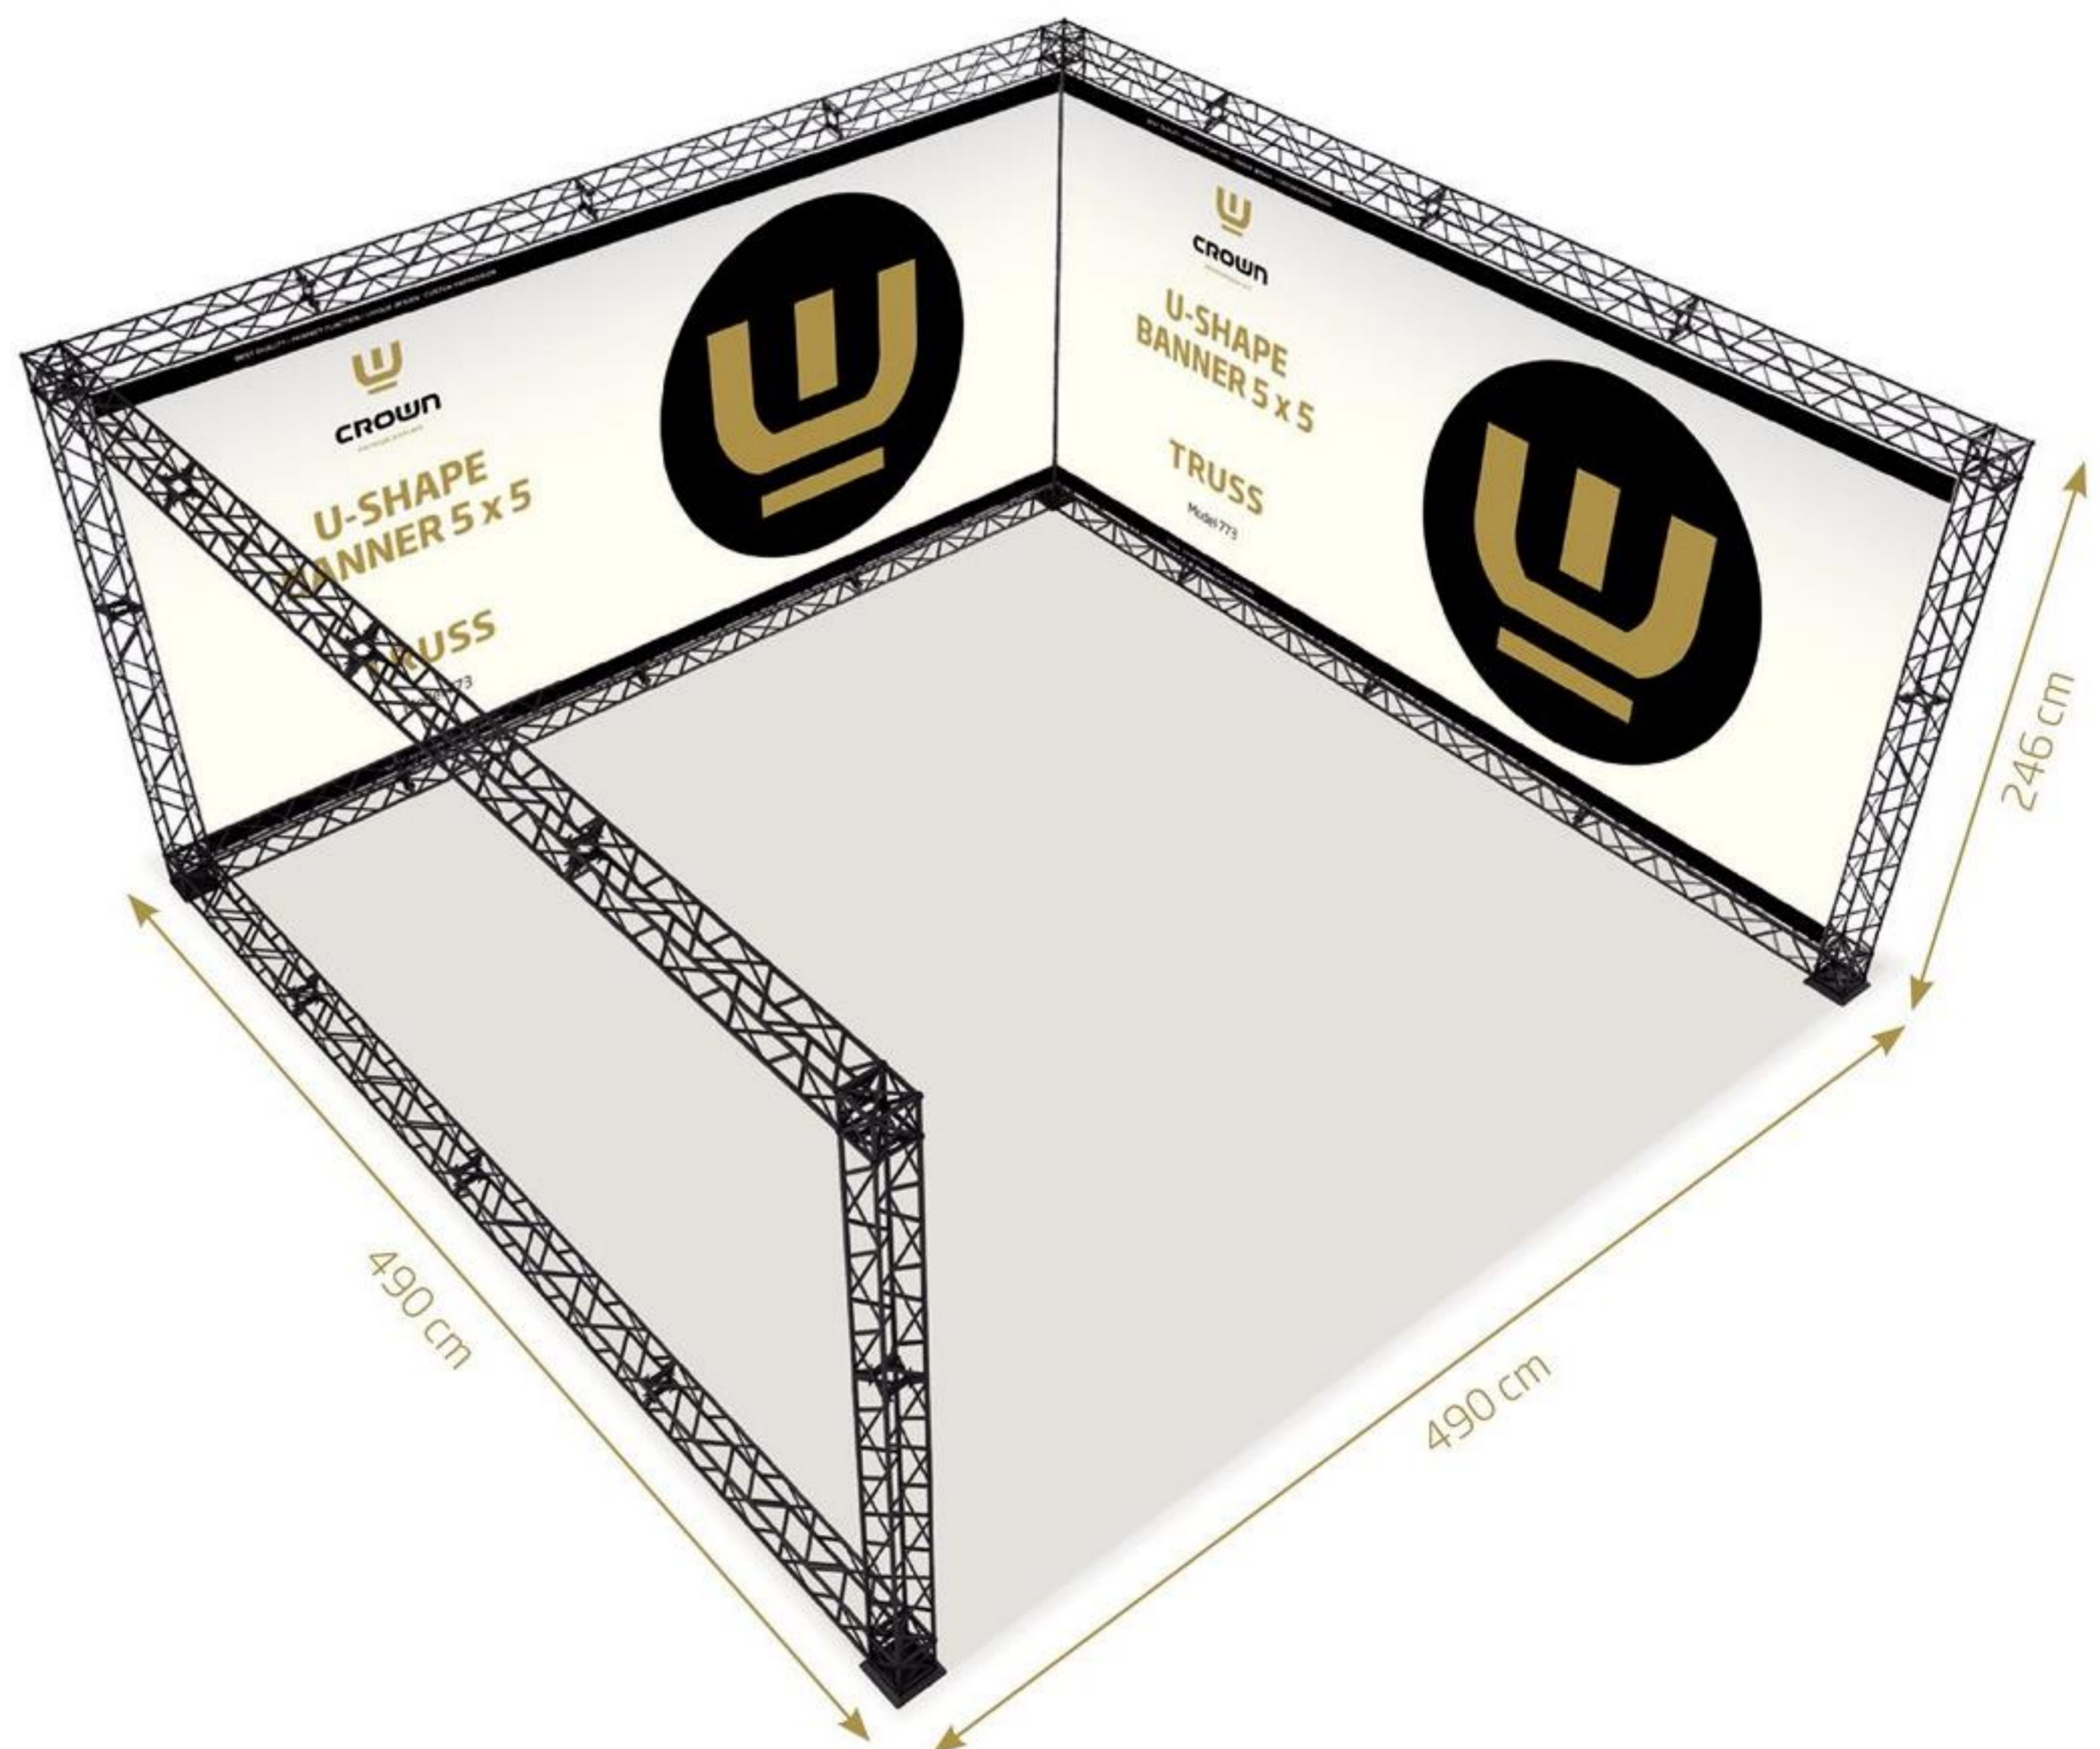

Truss U-Shape 5 x 5

- 10 x 90 cm Module
- 22 x 120 cm Module
- 8 x Corner Block
- 22 x Connector Cross
- 4 x Regular Base
- 45 x Top Clip
- 45 x Bottom Clip
- 6 x 90 cm Alu Profile
- 18 x 120 cm Alu Profile
- 1 x Cardboard Box

Banner size:
3 pcs. W455 x H212 cm