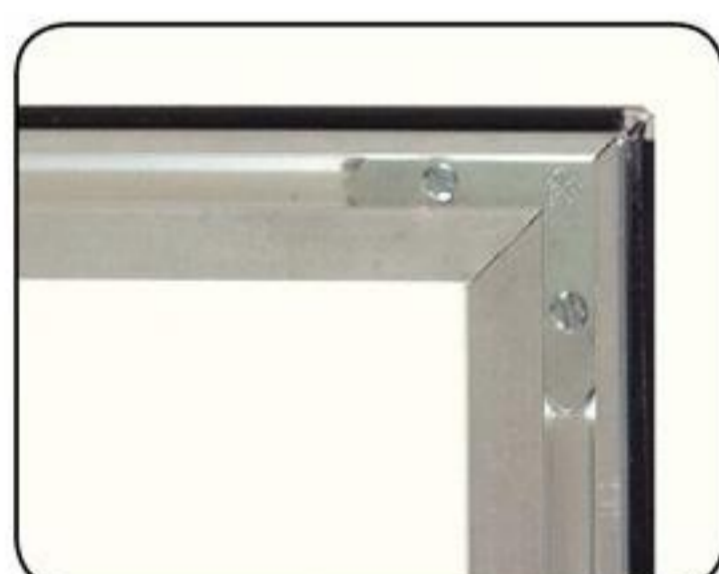

Model 222

CROWN Snap Frame

Single-sided frame in a stylish design - for both indoor and outdoor use. 33 mm aluminum snap-profile, black lacquered with structure. Mitred corners. Easy to mount and change the message. White PS backing and A-PET front sheet. Available in anodized silver or powder coated in RAL colours upon request.