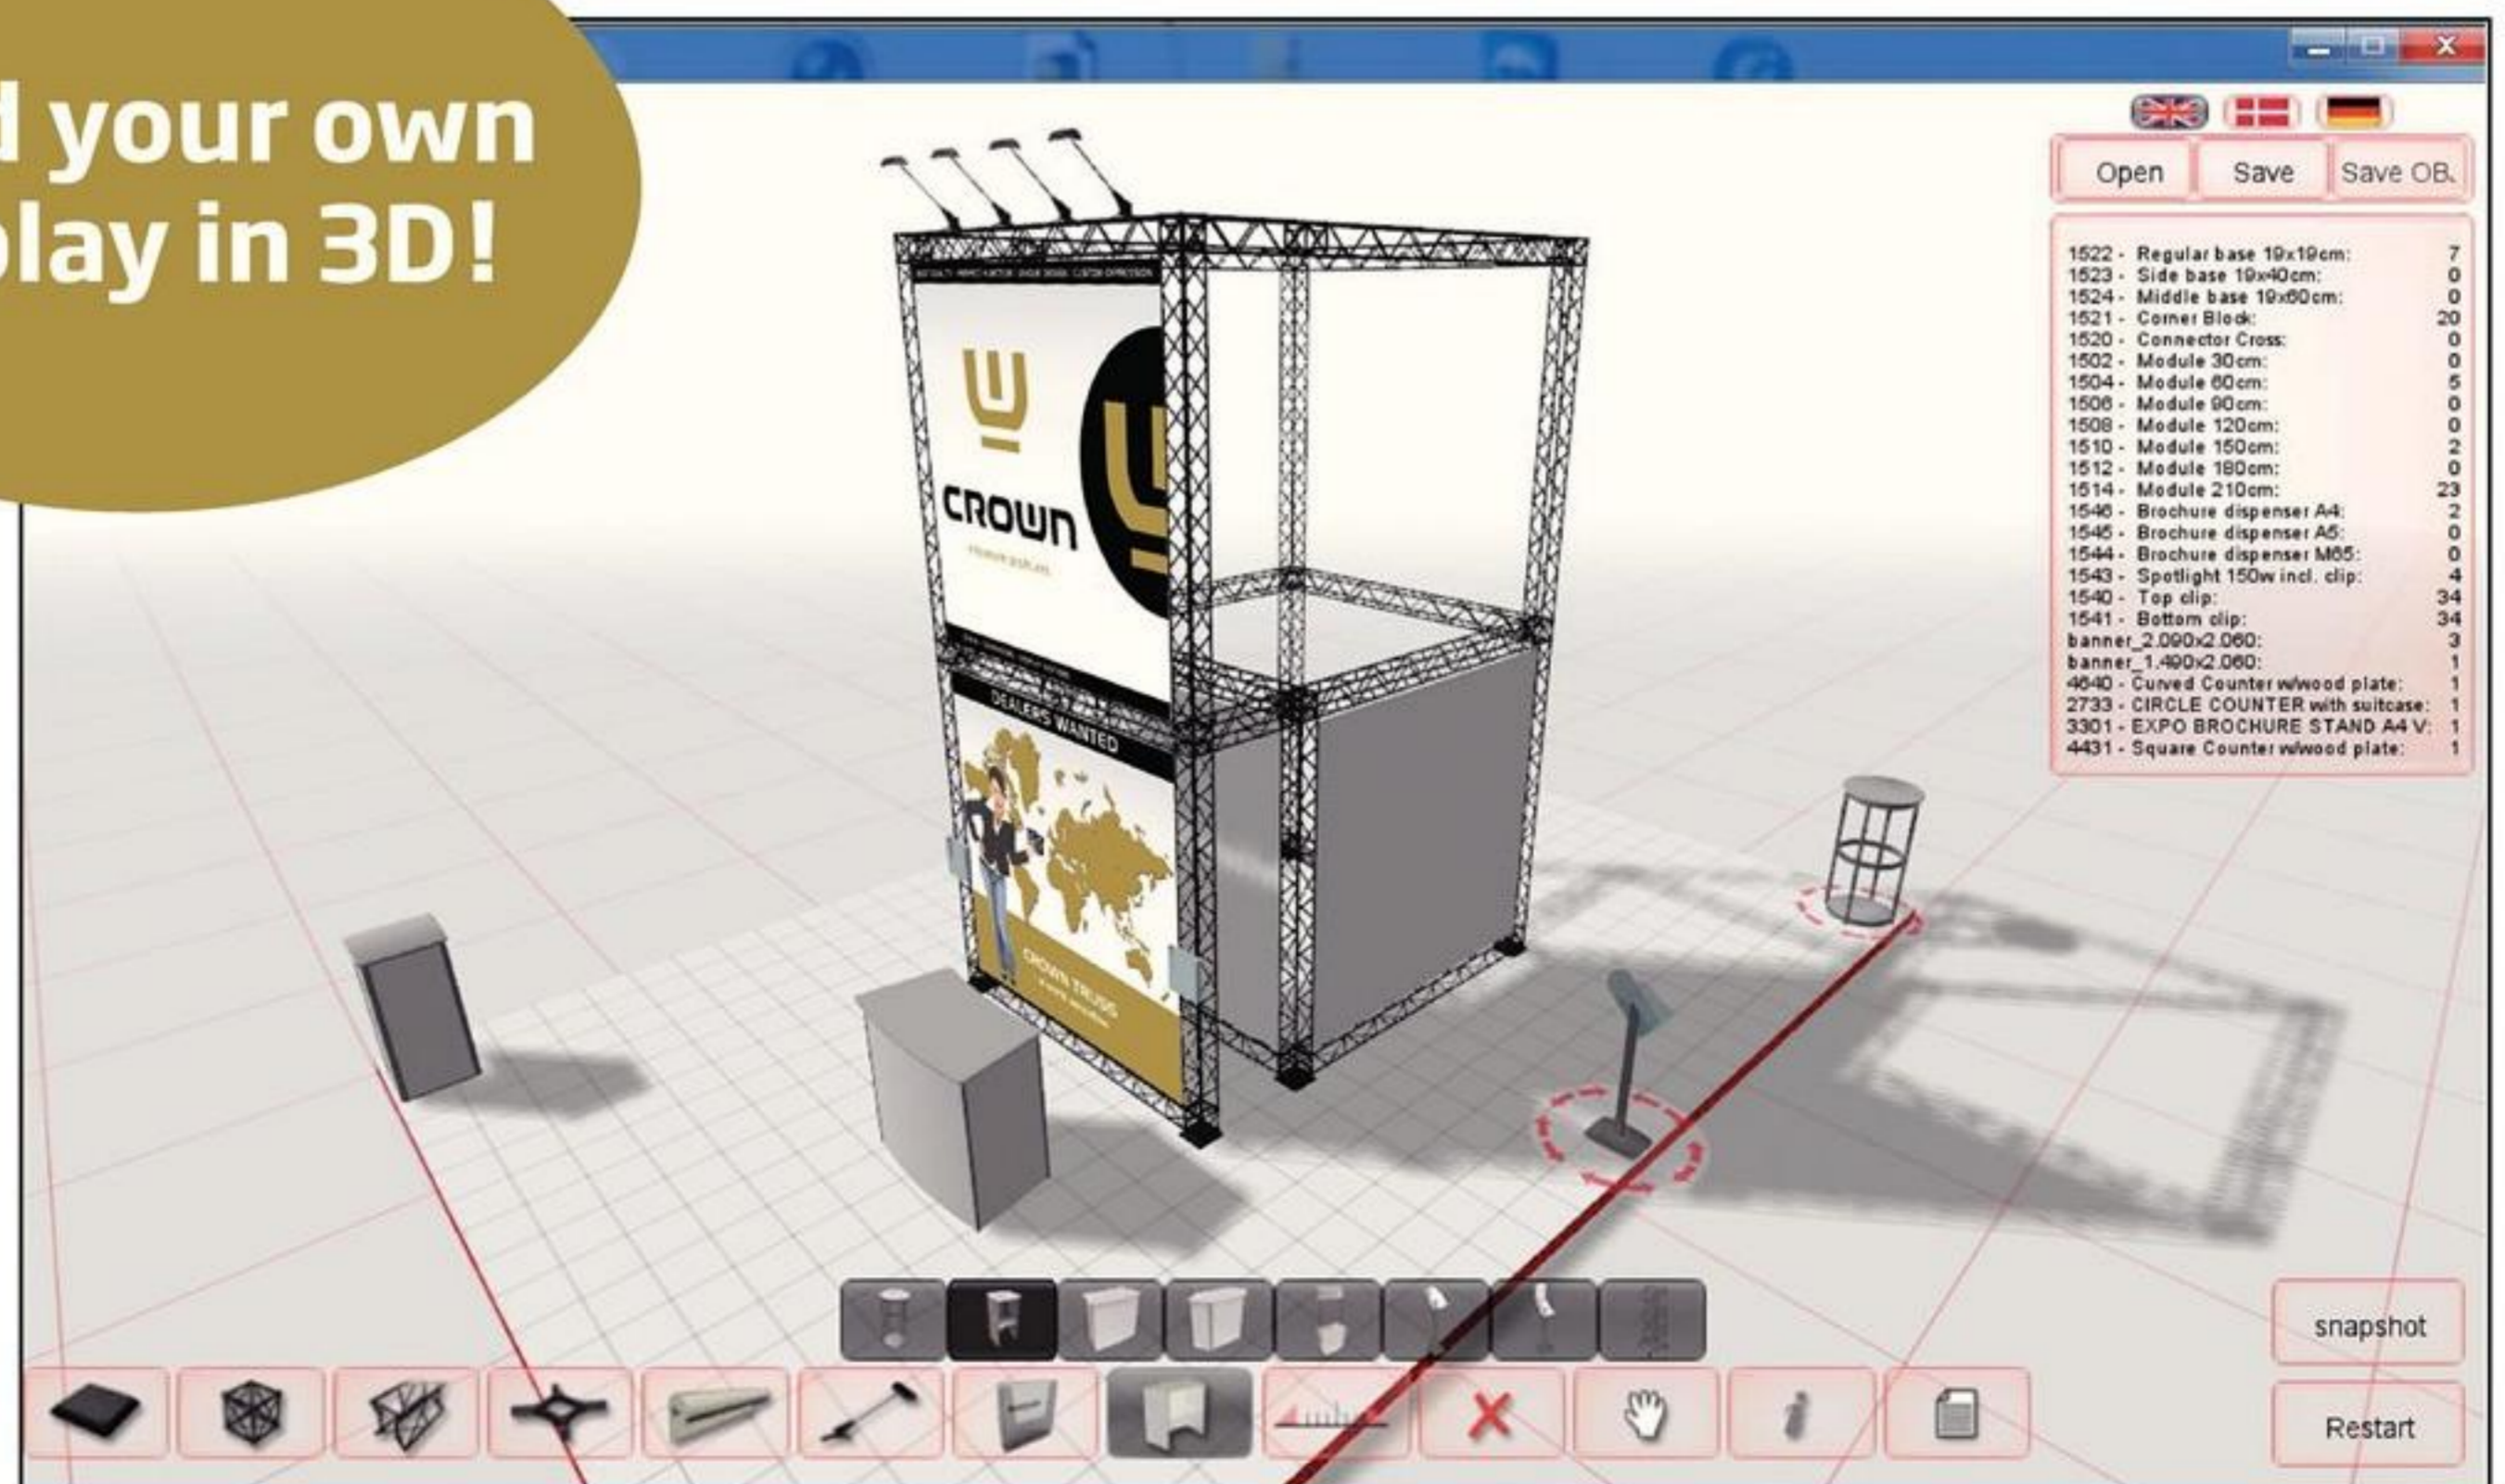

TRUSS 3D PROGRAM

Get a 3D program for free

Build your own CROWN Truss booth or display! User-friendly, fast and easy! Build with all parts and extras. Save, edit and print function. Screen snapshots from all angles.

Ask for details and access!

Build your own display in 3D!