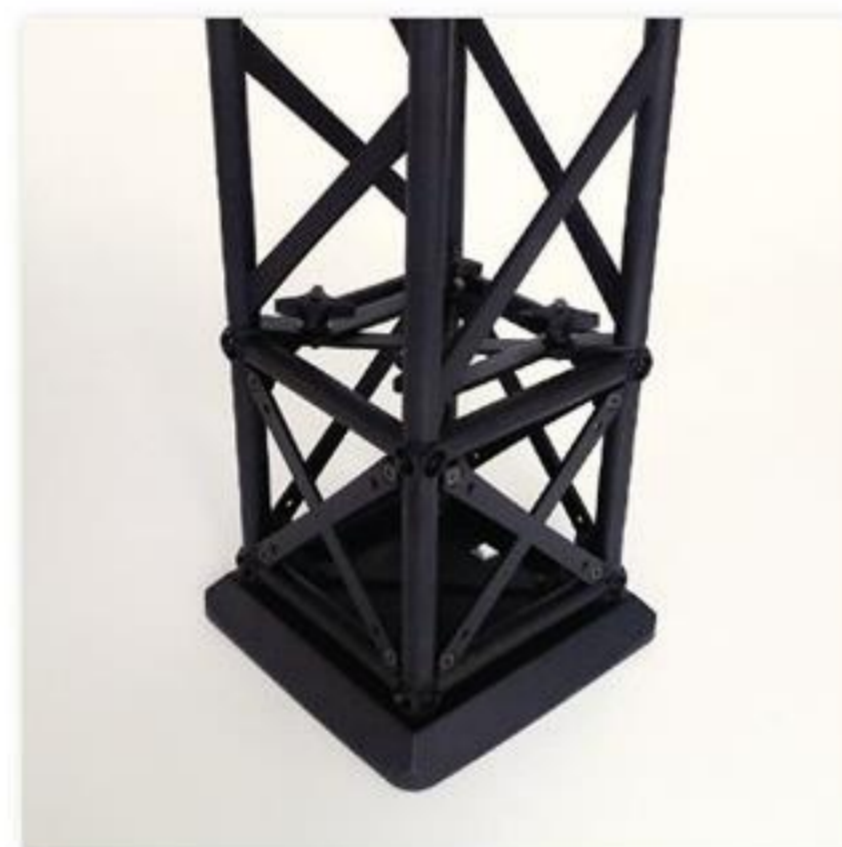

The following products are now available:

CROWN TRUSS

A modular truss system with unlimited possibilities. Made in strong and durable materials: aluminum, steel and composite. At the same time it is a lightweight and foldable truss construction. Very easy to assemble, disassemble, pack and carry.

CROWN LED OUT BOX

A LED lightbox available as single or double sided for outdoor use. Best quality LED lights ensure bright and even lighting. 33 mm snap frames for fast and easy change of the image.

CROWN SNAP FRAME

BEST
QUALITY

PERFECT
FUNCTION

UNIQUE
DESIGN

CUSTOM
EXPRESSION

TRUSS DETAILS

Unfold the truss module to a square of 15 x 15 cm.

Connect the modules with a corner block and/or a connector cross.

Mount the corner block on a base. Choose between Regular, Side or Middle.

For fast assembly - use a small Bosch Ixo electrical screw driver or similar.

Mount the banner on the alu profile with tape. After a twist or two, insert profile with banner in top- and bottom clips.

TRUSS PARTS