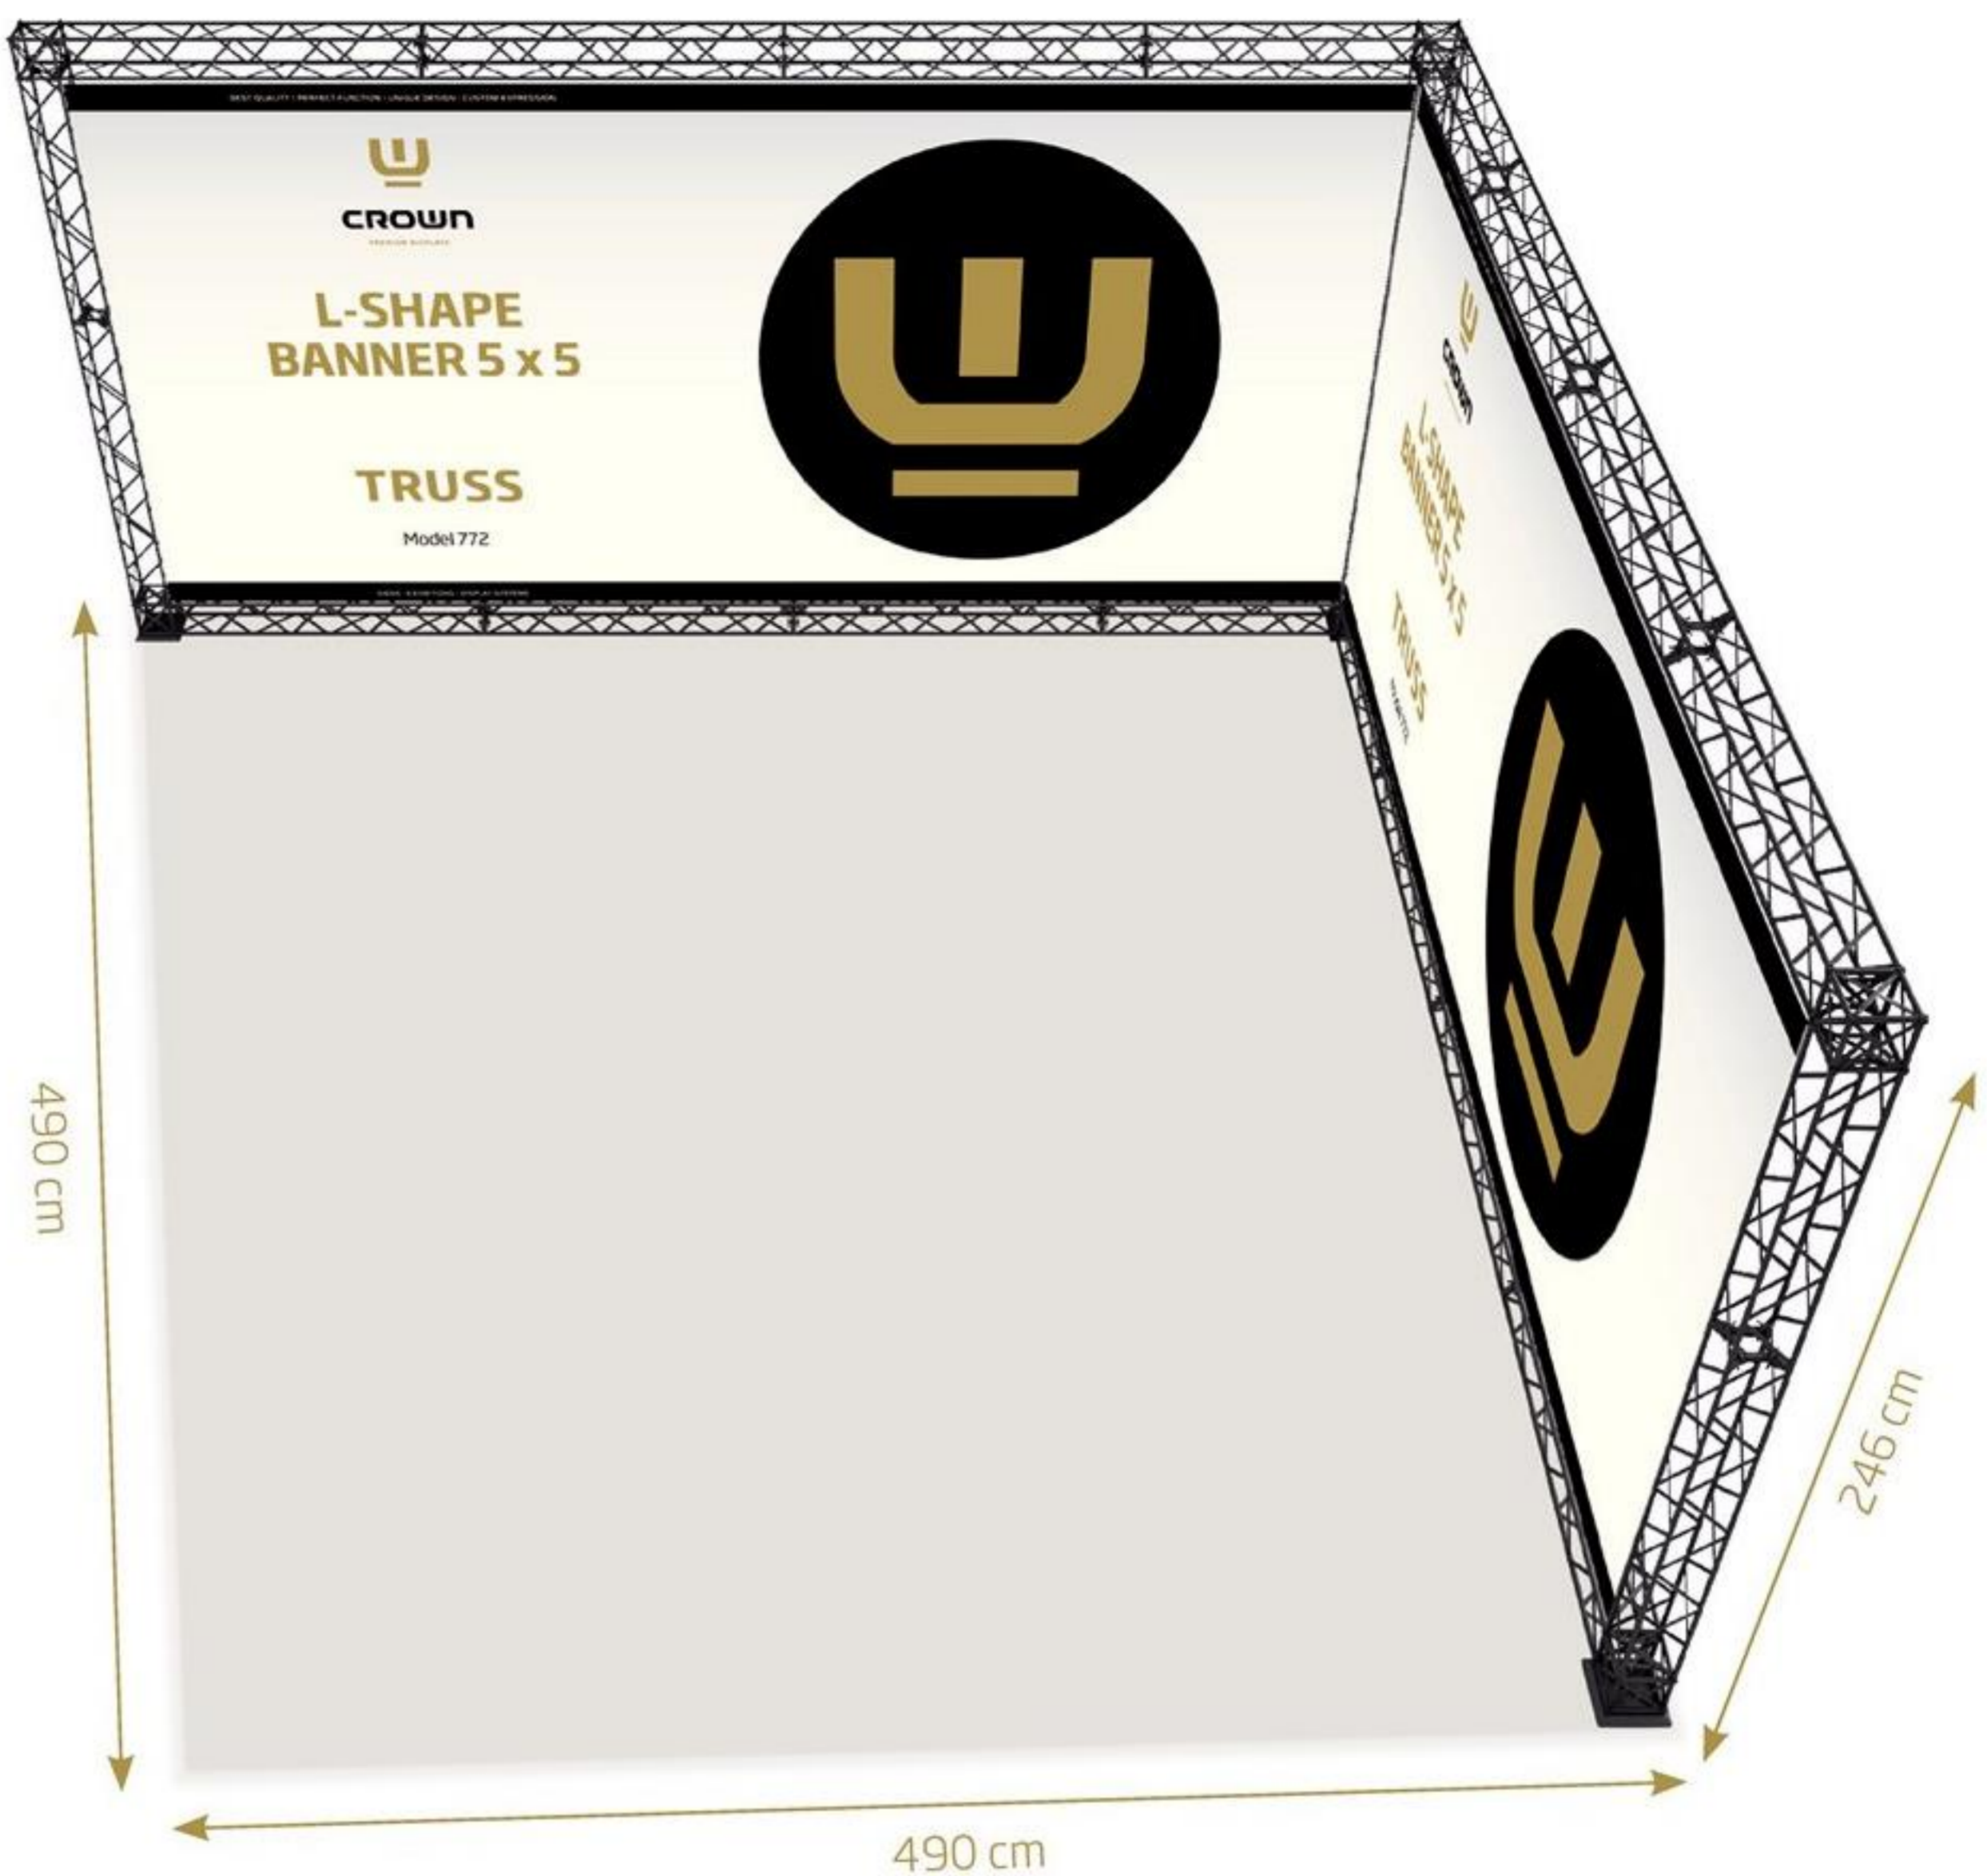

CROWN LED OUT BOX

A LED lightbox available as single or double sided for outdoor use. Best quality LED lights ensure bright and even lighting. 33 mm snap frames for fast and easy change of the image.

CROWN SNAP FRAME

Regular Base: 19 x 19 cm
Side Base: 19 x 40 cm
Middle Base: 19 x 60 cm

Banner mounting:

Alu profile with tape for easy fixture of banner. Mount the profile with banner to the modules using top- and bottom clips.

Banner size:
3 pcs. W363 x H212 cm

TRUSS MODEL 772 & 773

Model 772

Truss L-Shape 5 x 5

- 7 x 90 cm Module
- 15 x 120 cm Module
- 6 x Corner Block
- 15 x Connector Cross
- 3 x Regular Base
- 30 x Top Clip
- 30 x Bottom Clip
- 4 x 90 cm Alu Profile
- 12 x 120 cm Alu Profile
- 1 x Cardboard Box

Banner size:
2 pcs. W455 x H212 cm

Model 773

Truss U-Shape 5 x 5

- 10 x 90 cm Module
- 22 x 120 cm Module
- 8 x Corner Block
- 22 x Connector Cross
- 4 x Regular Base
- 45 x Top Clip
- 45 x Bottom Clip
- 6 x 90 cm Alu Profile
- 18 x 120 cm Alu Profile
- 1 x Cardboard Box