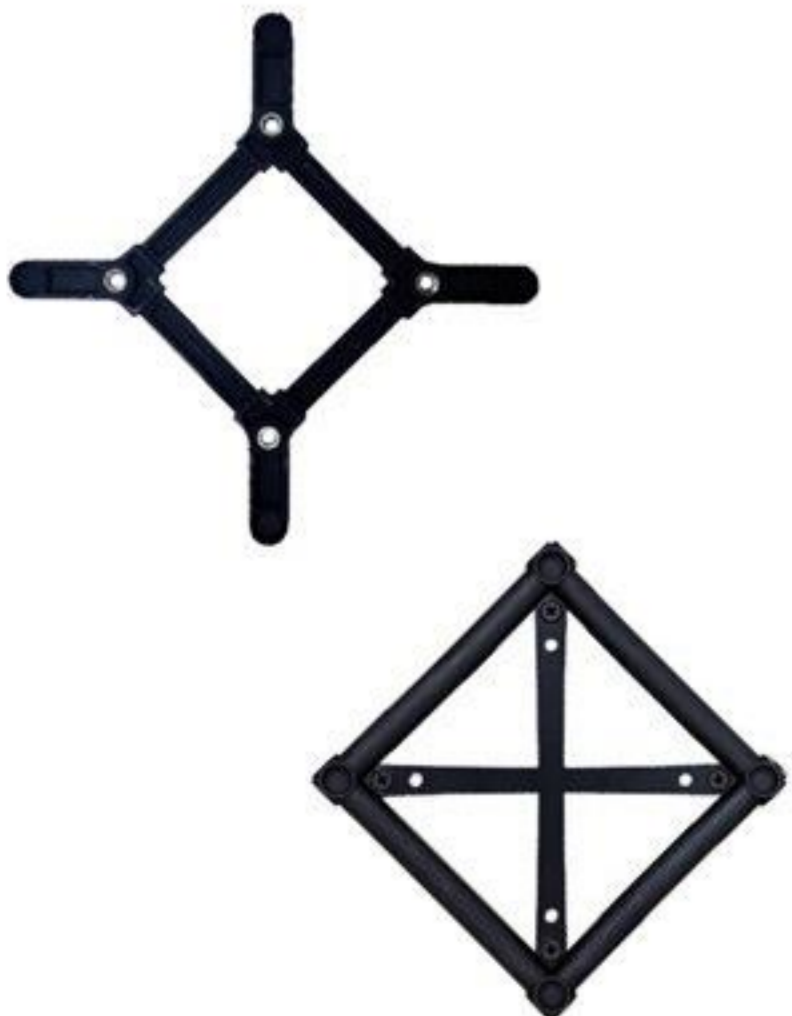

CROWN LED OUT BOX

A LED lightbox available as single or double sided for outdoor use. Best quality LED lights ensure bright and even lighting. 33 mm snap frames for fast and easy change of the image.

CROWN SNAP FRAME

A snap frame with 33 mm snap profiles allowing fast and easy change of the image. Sharp edges and black structure coating makes it look very elegant.

A WORLD SENSATION: CROWN TRUSS

CROWN

PREMIUM DISPLAYS

BEST
QUALITY

PERFECT
FUNCTION

UNIQUE
DESIGN

CUSTOM
EXPRESSION

TRUSS DETAILS

Unfold the truss module to a square of 15 x 15 cm.

Connect the modules with a corner block and/or a connector cross.

Mount the corner block on a base. Choose between Regular, Side or Middle.

For fast assembly - use a small Bosch Ixo electrical screw driver or similar.

Mount the banner on the alu profile with tape. After a twist or two, insert profile with banner in top- and bottom clips.

TRUSS PARTS