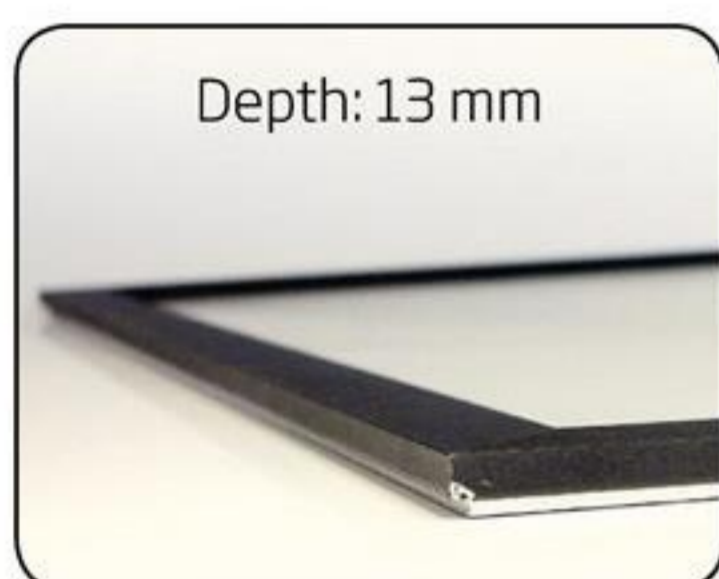

Depth: 13 mm