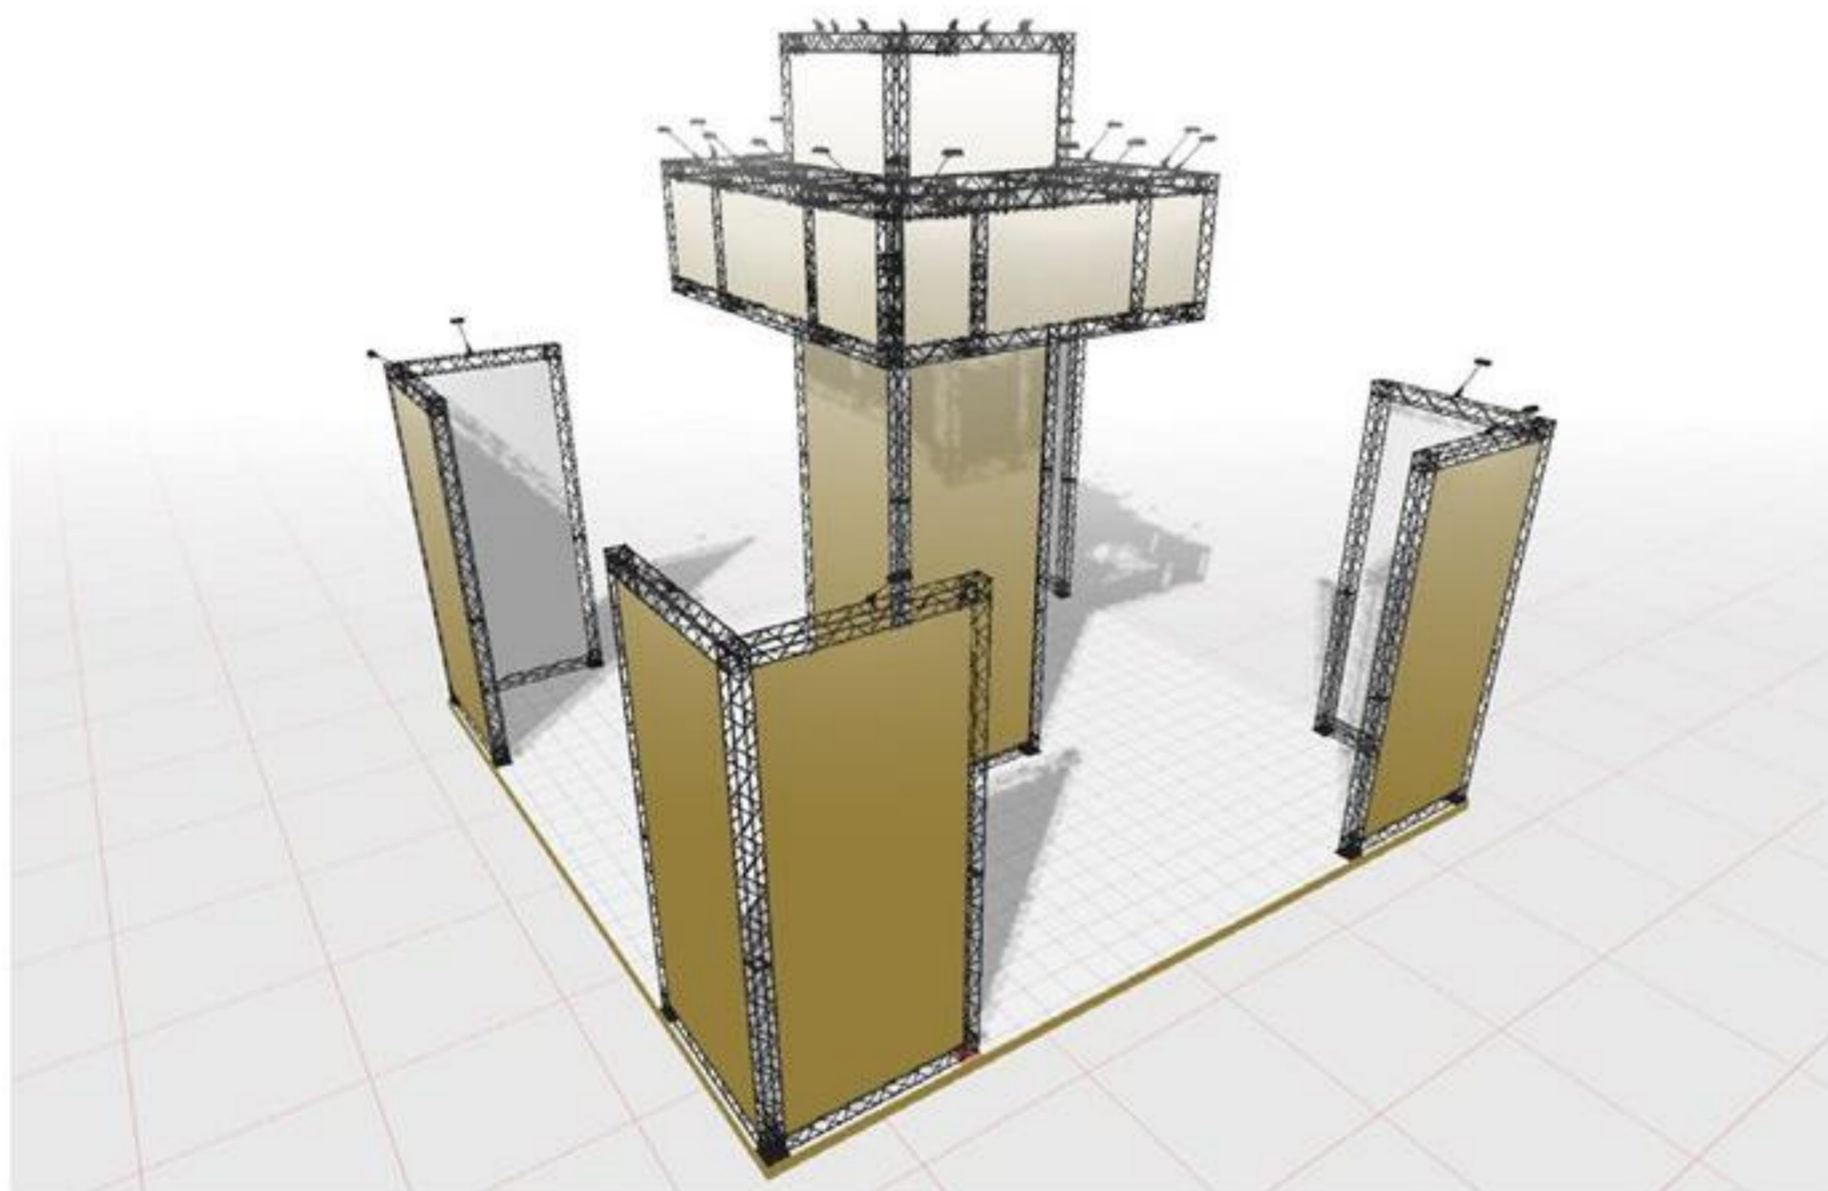

TRUSS 3D DRAWINGS